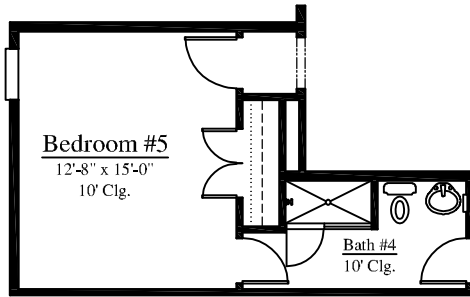

Plan 3903

4/5 Bedroom-3.5/4 Bath

Width: 50'-0" Depth: 53'-0"

3903 Square Feet

A-Lap

B-Lap

C-Lap

Plan 3903

4/5 Bedroom-3.5/4 Bath

Width: 50'-0" Depth: 53'-0"

3903 Square Feet

Bedroom/Full Bath ilo Flex Room

1st Floor

2nd Floor