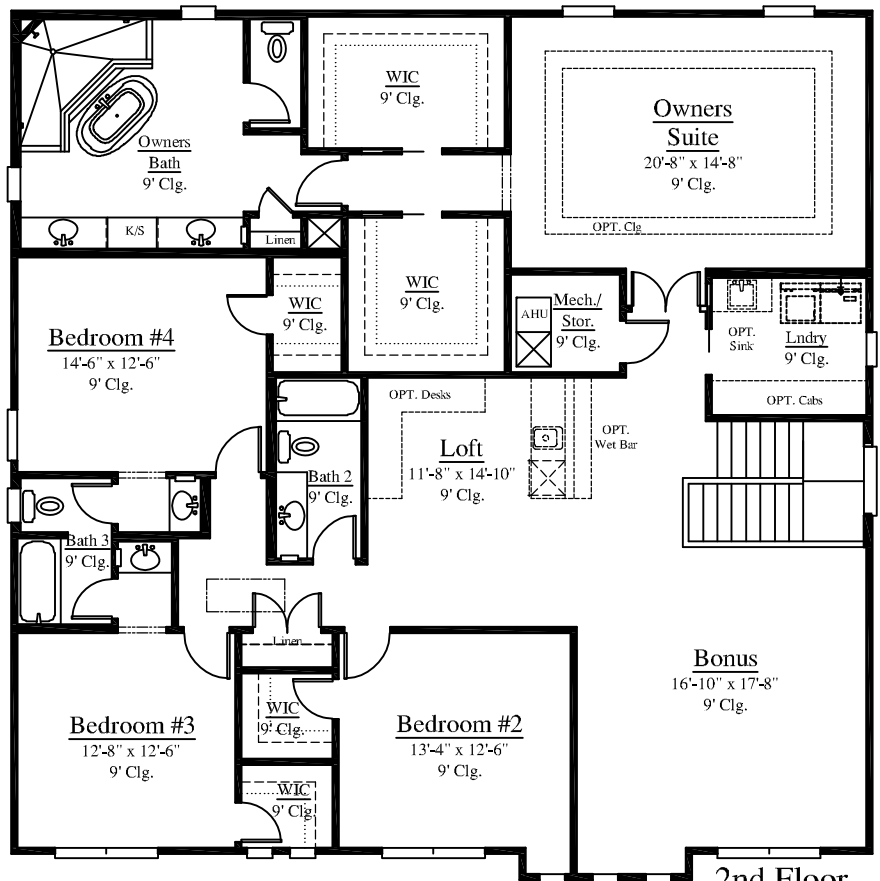

Plan 3903

4/5 Bedroom-3.5/4 Bath

Width: 50'-0" Depth: 53'-0"

3903 Square Feet

A-Lap

B-Lap

C-Lap

Plan 3903

4/5 Bedroom-3.5/4 Bath

Width: 50'-0" Depth: 53'-0"

3903 Square Feet

Bedroom/Full Bath ilo Flex Room

1st Floor

2nd Floor