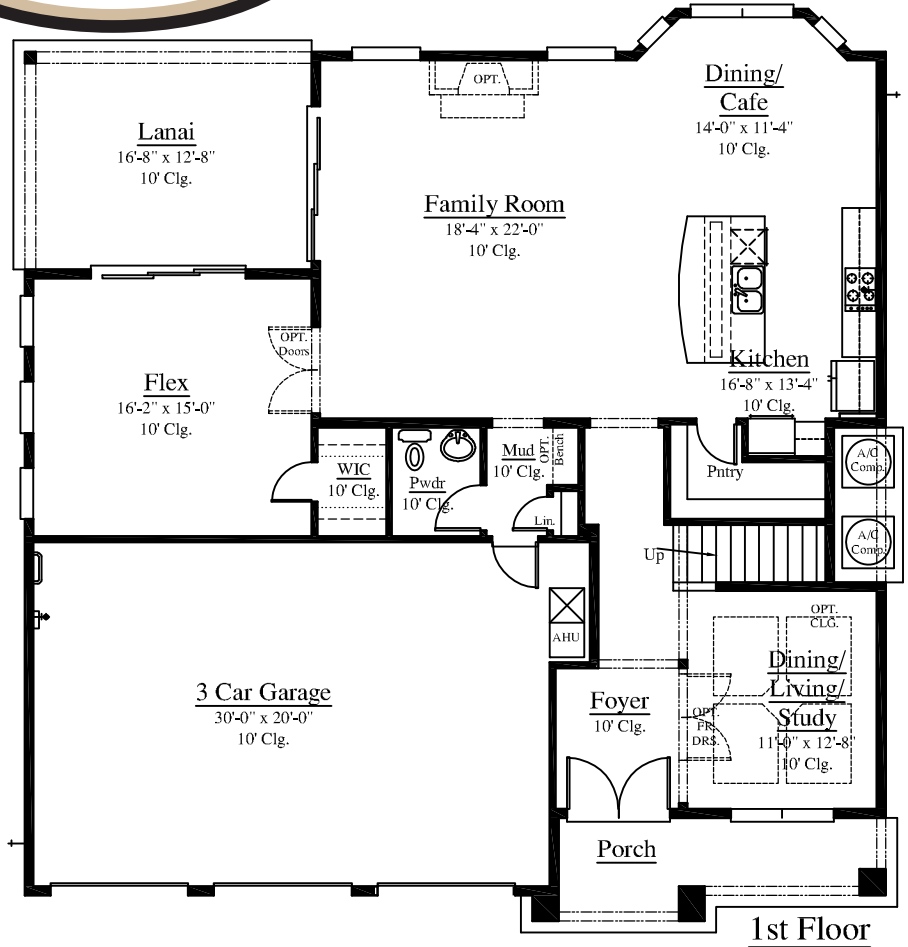

Plan 3903

4/5 Bedroom-3.5/4 Bath

Width: 50'-0" Depth: 53'-0"

3903 Square Feet

A-Lap

B-Lap

C-Lap

Plan 3903

4/5 Bedroom-3.5/4 Bath

Width: 50'-0" Depth: 53'-0"

3903 Square Feet

Bedroom/Full Bath ilo Flex Room

1st Floor

2nd Floor