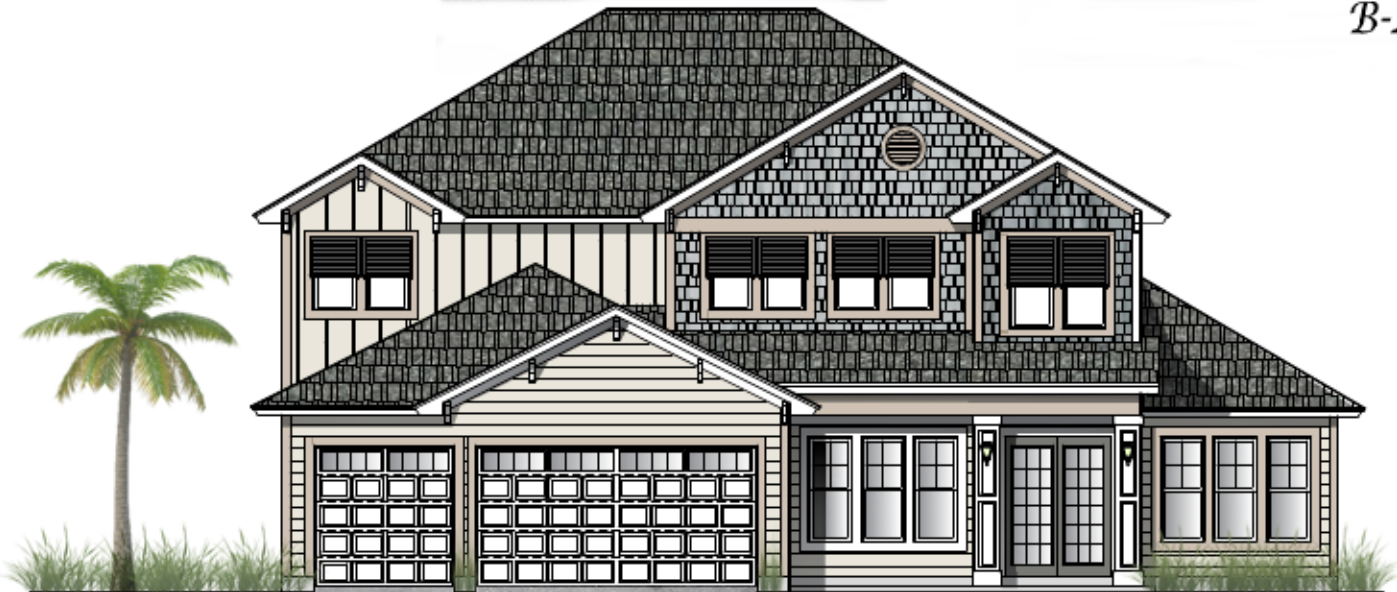

Plan 3863

5 Bedroom-3.5 Bath

3863 Square Feet

Width: 60'-0" Depth: 58'-0"

A-Lap

B-Lap

C-Lap