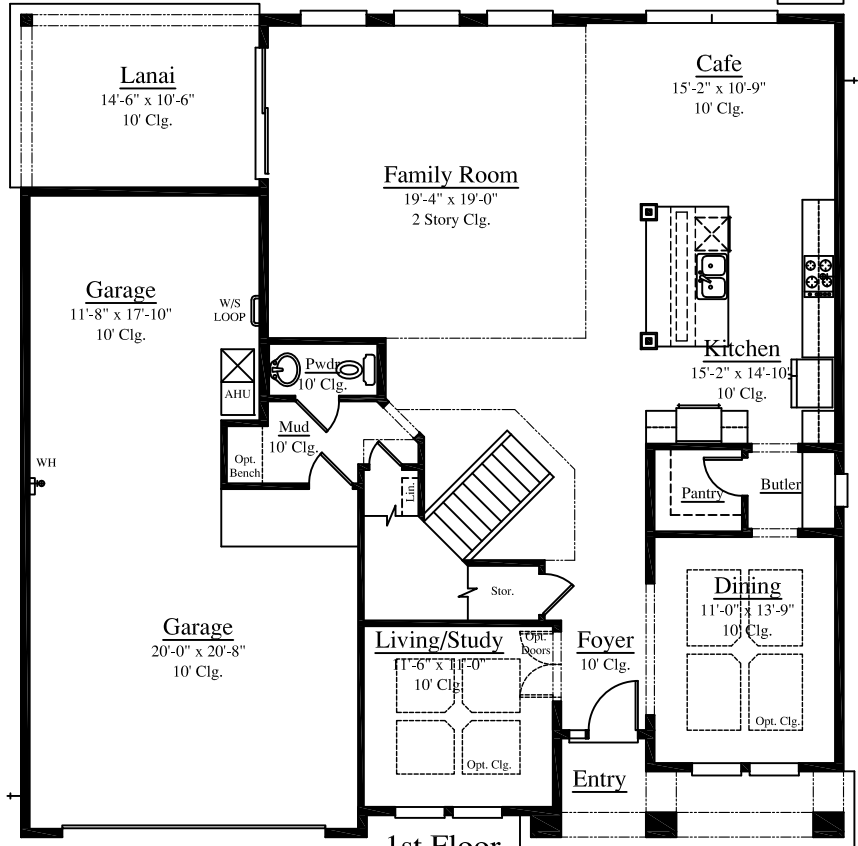

Plan 3453

5 Bedroom - 3.5 Bath

Width: 50'-0" Depth: 50'-0"

3453 Square Feet

A-Lap

B-Lap

C-Lap

Plan 3453

5 Bedroom - 3.5 Bath

Width: 50'-0" Depth: 50'-0"

3453 Square Feet

Flex Room ILO
3 Car Tandem
Garage
(Adds 232 s.f.)

1st Floor

Bonus Room ILO
2 Story Family Room
(Adds 232 s.f.)

2nd Floor

Wet Bath
Option at
Owners
Bath