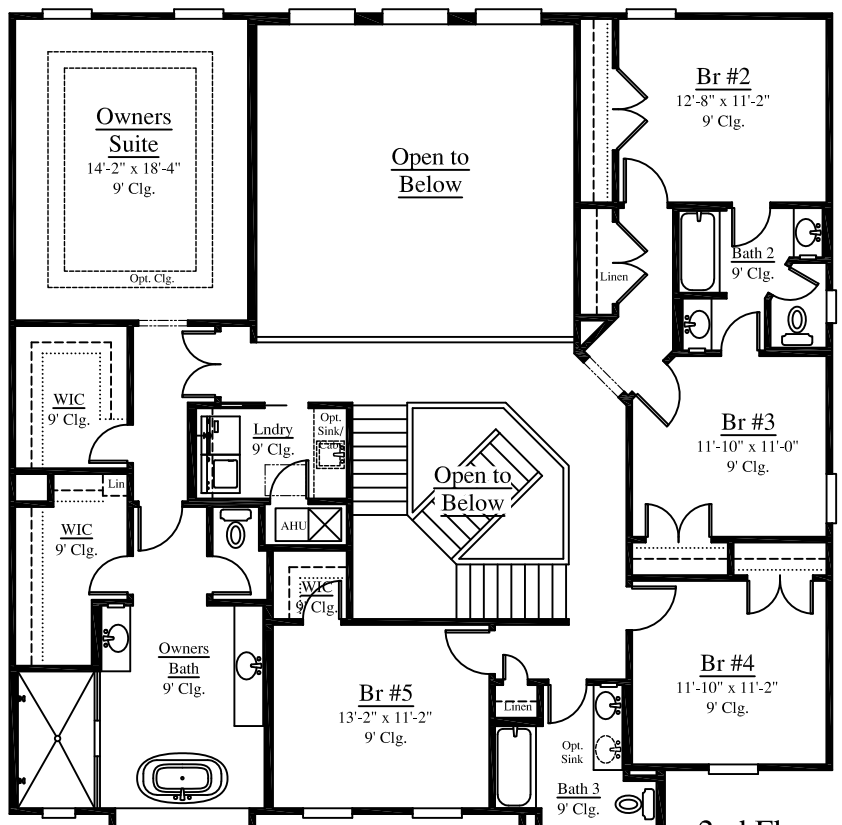

Plan 3453

5 Bedroom - 3.5 Bath

Width: 50'-0" Depth: 50'-0"

3453 Square Feet

A-Lap

B-Lap

C-Lap

Plan 3453

5 Bedroom - 3.5 Bath

Width: 50'-0" Depth: 50'-0"

3453 Square Feet

Flex Room ILO
3 Car Tandem
Garage
(Adds 232 s.f.)

1st Floor

Bonus Room ILO
2 Story Family Room
(Adds 232 s.f.)

2nd Floor

Wet Bath
Option at
Owners
Bath