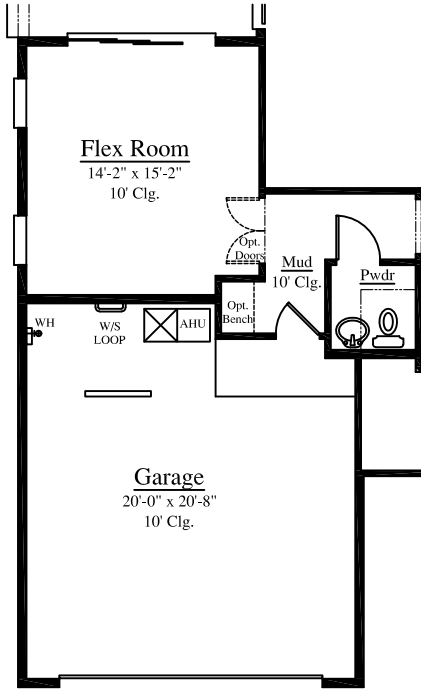

Plan 3453

5 Bedroom - 3.5 Bath

Width: 50'-0" Depth: 50'-0"

3453 Square Feet

A-Lap

B-Lap

C-Lap

Plan 3453

5 Bedroom - 3.5 Bath

Width: 50'-0" Depth: 50'-0"

3453 Square Feet

Flex Room ILO
3 Car Tandem
Garage
(Adds 232 s.f.)

1st Floor

Bonus Room ILO
2 Story Family Room
(Adds 232 s.f.)

2nd Floor

Wet Bath
Option at
Owners
Bath