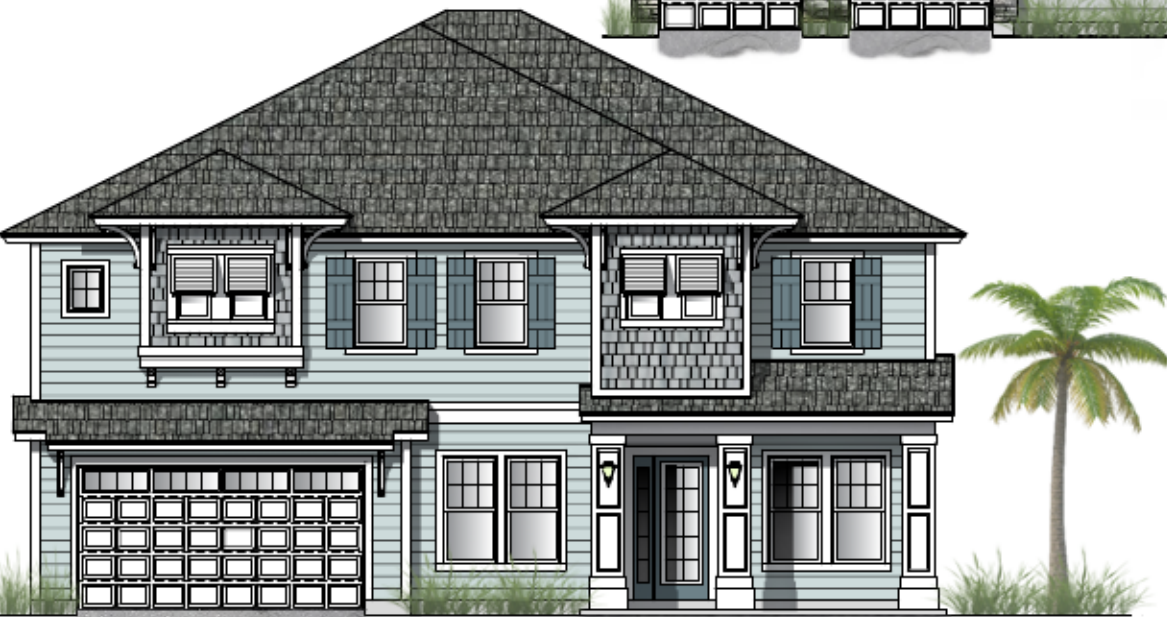

Plan 3453

5 Bedroom - 3.5 Bath

Width: 50'-0" Depth: 50'-0"

3453 Square Feet

A-Lap

B-Lap

C-Lap

Plan 3453

5 Bedroom - 3.5 Bath

Width: 50'-0" Depth: 50'-0"

3453 Square Feet

Flex Room ILO
3 Car Tandem
Garage
(Adds 232 s.f.)

1st Floor

Bonus Room ILO
2 Story Family Room
(Adds 232 s.f.)

2nd Floor

Wet Bath
Option at
Owners
Bath