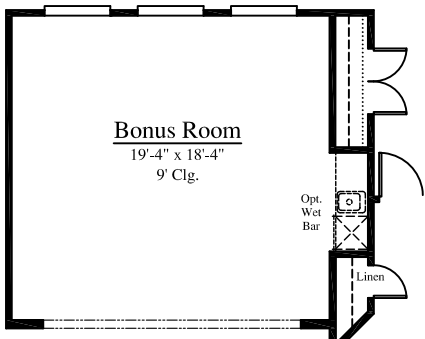

Plan 3453

5 Bedroom - 3.5 Bath

Width: 50'-0" Depth: 50'-0"

3453 Square Feet

A-Lap

B-Lap

C-Lap

Plan 3453

5 Bedroom - 3.5 Bath

Width: 50'-0" Depth: 50'-0"

3453 Square Feet

Flex Room ILO
3 Car Tandem
Garage
(Adds 232 s.f.)

1st Floor

Bonus Room ILO
2 Story Family Room
(Adds 232 s.f.)

2nd Floor

Wet Bath
Option at
Owners
Bath