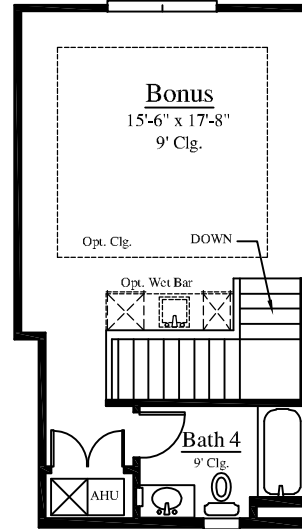

Plan 2899

4 Bedroom-4 Bath

2899 Square Feet

Width: 50'-0" Depth: 69'-0"

A-Lap

B-Lap

C-Lap

Plan 2899

4 Bedroom-4 Bath

2899 Square Feet

Width: 50'-0" Depth: 69'-0"

Standard 4 Bedroom w/ Bonus Room

5 Bedroom Option
ADDS 262 SQUARE FEET LIVING

6 Bedroom Option
ADDS 514 SQUARE FEET LIVING