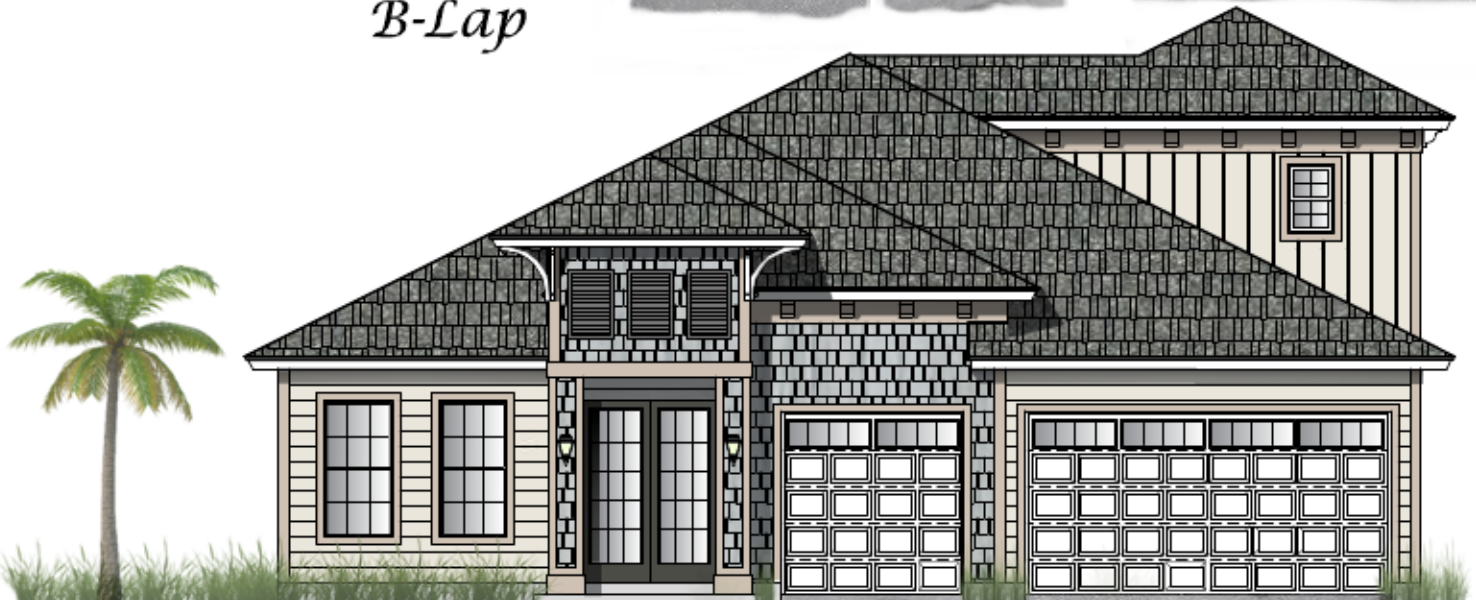

Plan 2899

4 Bedroom-4 Bath

2899 Square Feet

Width: 50'-0" Depth: 69'-0"

A-Lap

B-Lap

C-Lap

Plan 2899

4 Bedroom-4 Bath

2899 Square Feet

Width: 50'-0" Depth: 69'-0"

Standard 4 Bedroom w/ Bonus Room

5 Bedroom Option
ADDS 262 SQUARE FEET LIVING

6 Bedroom Option
ADDS 514 SQUARE FEET LIVING