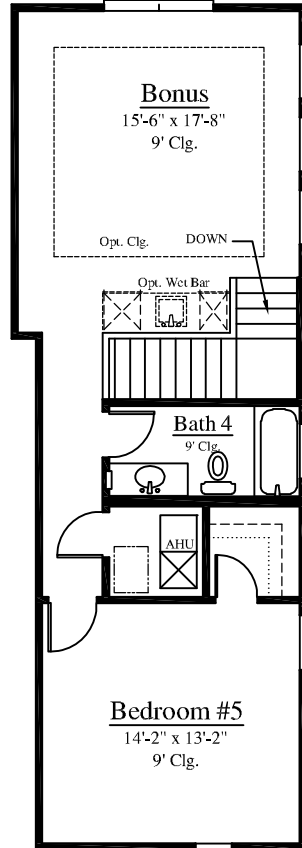

Plan 2899

4 Bedroom-4 Bath

2899 Square Feet

Width: 50'-0" Depth: 69'-0"

A-Lap

B-Lap

C-Lap

Plan 2899

4 Bedroom-4 Bath

2899 Square Feet

Width: 50'-0" Depth: 69'-0"

Standard 4 Bedroom w/ Bonus Room

5 Bedroom Option
ADDS 262 SQUARE FEET LIVING

6 Bedroom Option
ADDS 514 SQUARE FEET LIVING