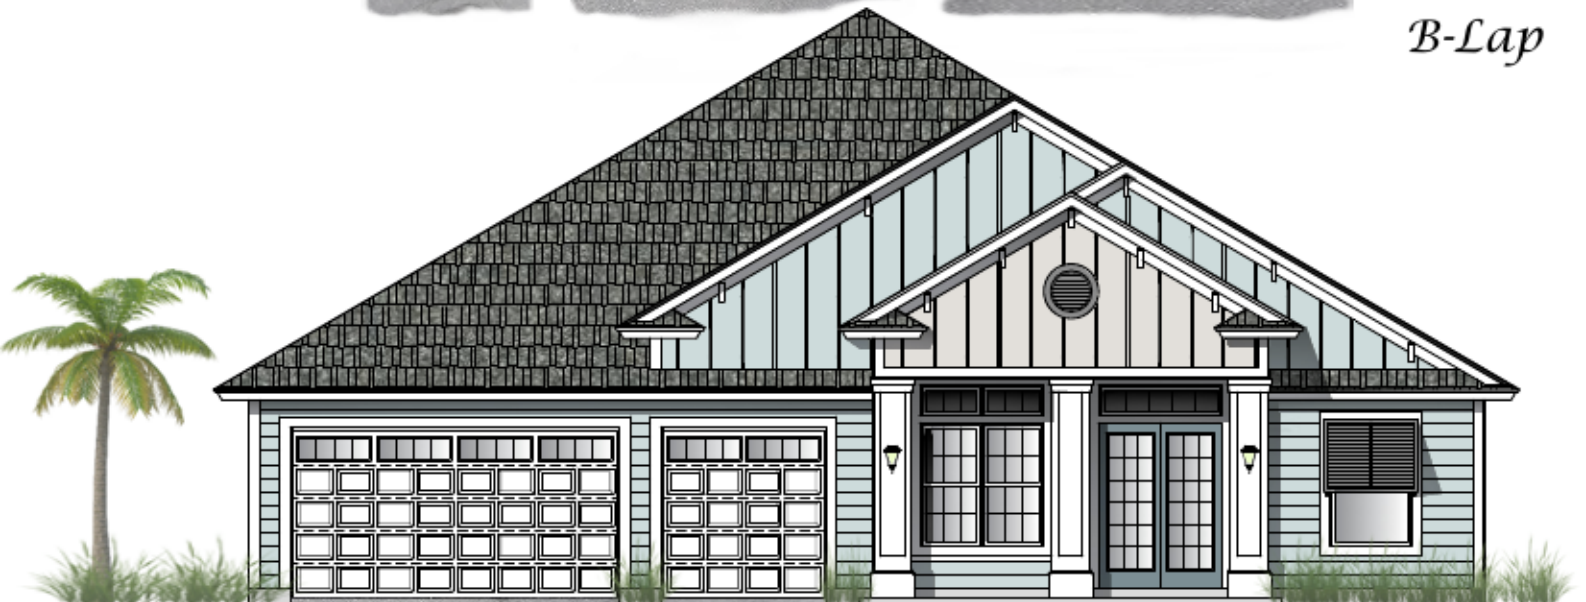

Plan 2897

Width: 60'-0" Depth: 67'-6"

4 Bedroom - 3 Bath

2897 Square Feet

A-Lap

B-Lap

C-Lap