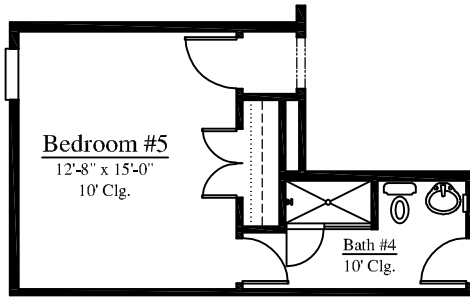

Plan 3903

4/5 Bedroom-3.5/4 Bath

Width: 50'-0" Depth: 53'-0"

3903 Square Feet

A-Lap

B-Lap

C-Lap

Plan 3903

4/5 Bedroom-3.5/4 Bath

Width: 50'-0" Depth: 53'-0"

3903 Square Feet

Bedroom/Full Bath ilo Flex Room