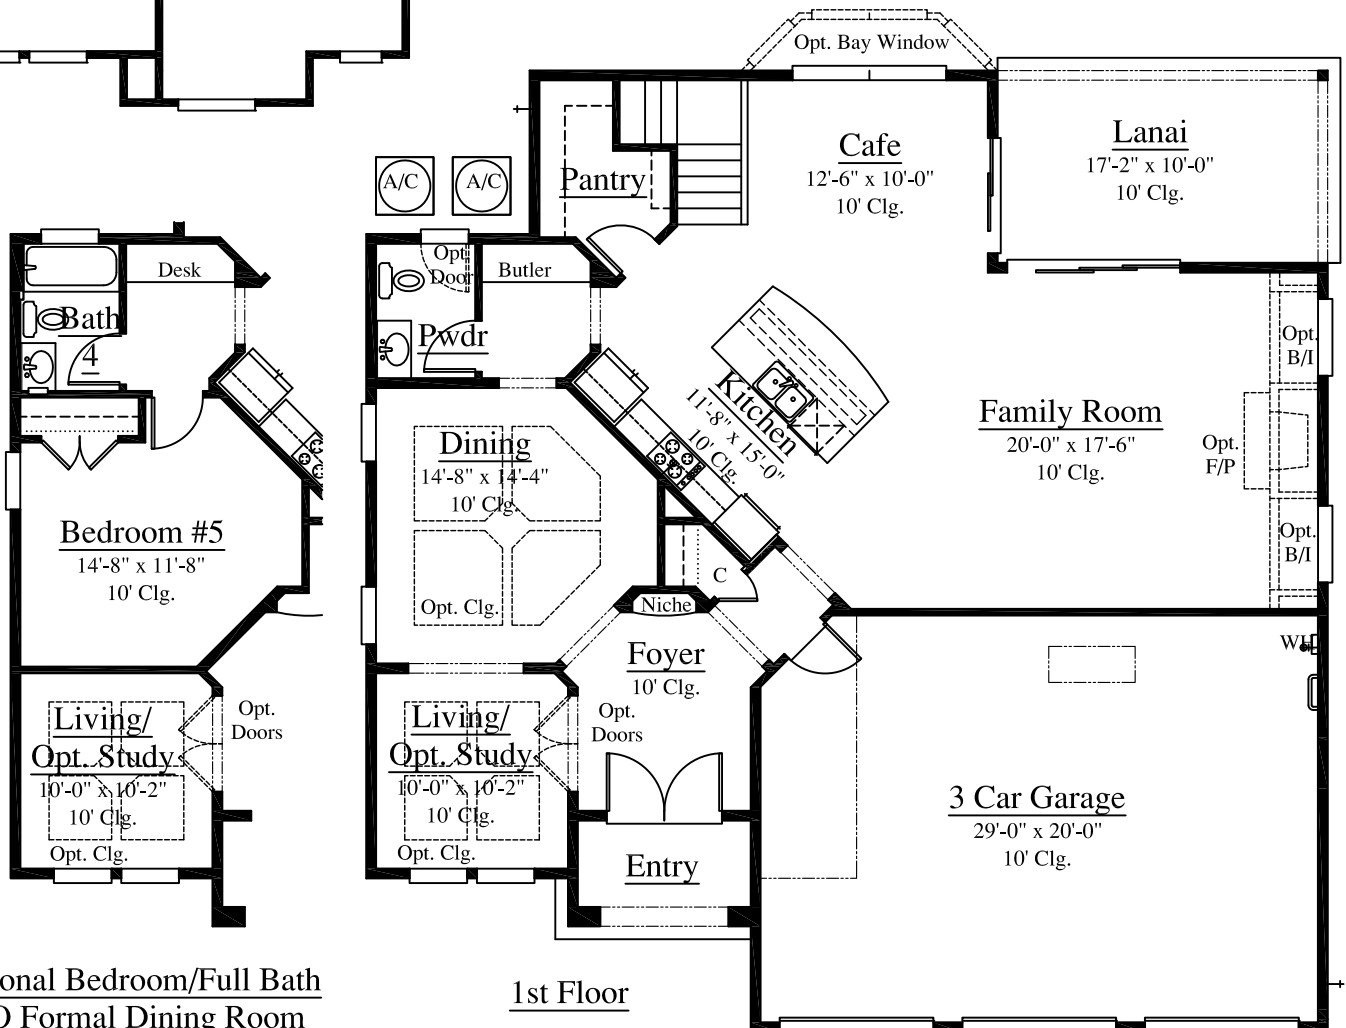

Plan 3060

4/5 Bedroom-3.5/4 Bath

3060 Square Feet

Width: 50'-0" Depth: 50'-0"

A-Lap

B-Lap

C-Lap

Plan 3060

4/5 Bedroom-3.5/4 Bath

Width: 50'-0" Depth: 50'-0"

3060 Square Feet

Optional Bedroom/Full Bath
ILO Formal Dining Room