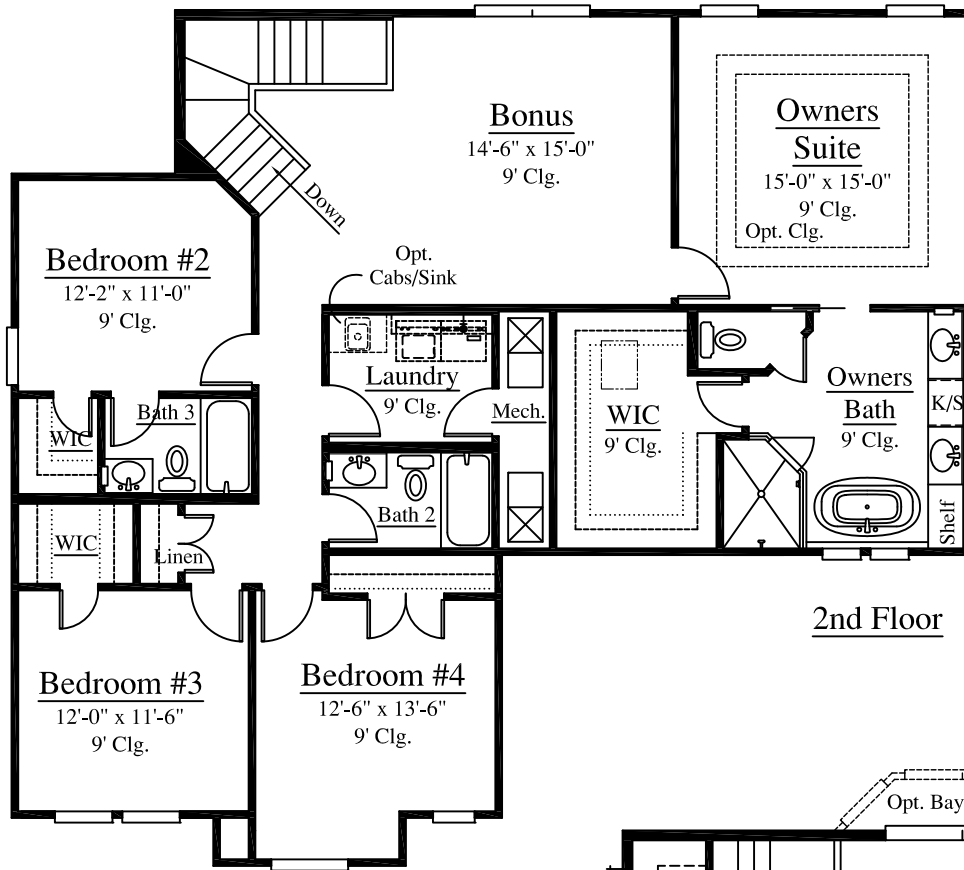

Plan 3060

4/5 Bedroom-3.5/4 Bath

3060 Square Feet

Width: 50'-0" Depth: 50'-0"

A-Lap

B-Lap

C-Lap

Plan 3060

4/5 Bedroom-3.5/4 Bath

Width: 50'-0" Depth: 50'-0"

3060 Square Feet

Optional Bedroom/Full Bath
ILO Formal Dining Room