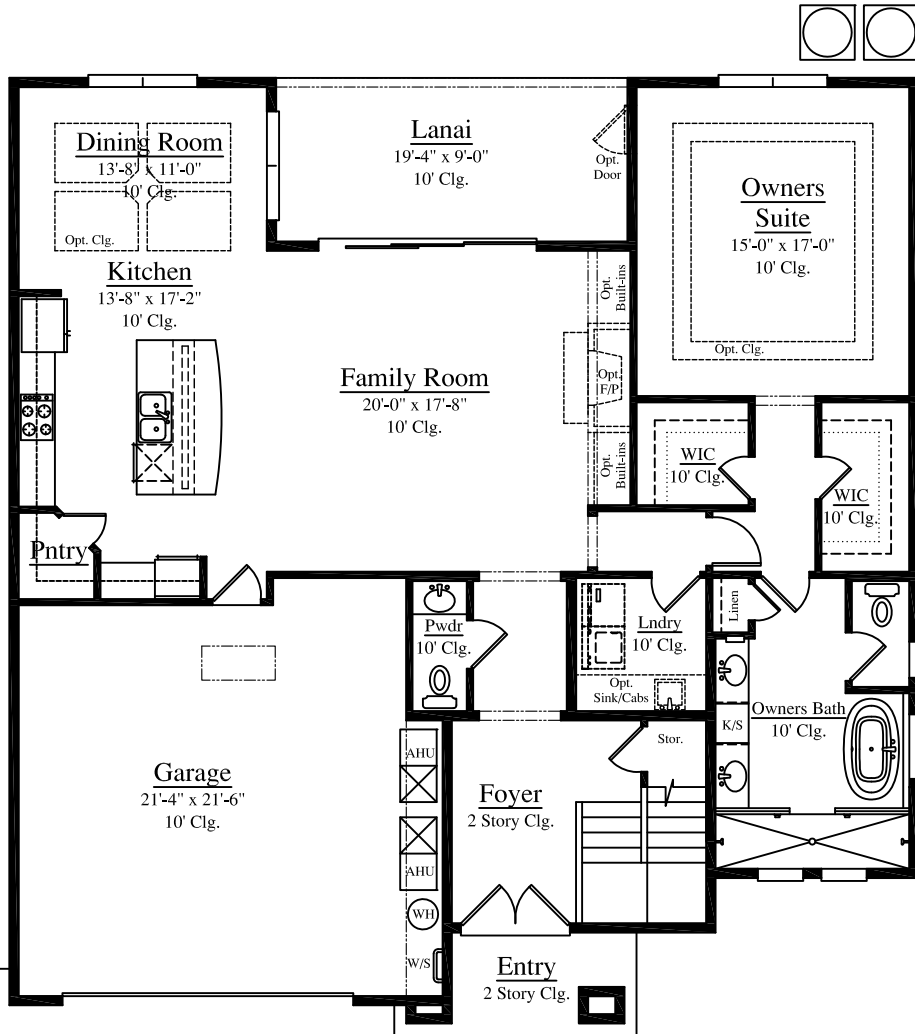

# Plan 2736

Width: 50'-0" Depth: 52'-0"

4 Bedroom - 3.5 Bath

2736 Square Feet

*A-Lap*

*B-Lap*

*C-Lap*

# Plan 2736

4 Bedroom - 3.5 Bath

Width: 50'-0" Depth: 52'-0"

2736 Square Feet

1st Floor

2nd Floor