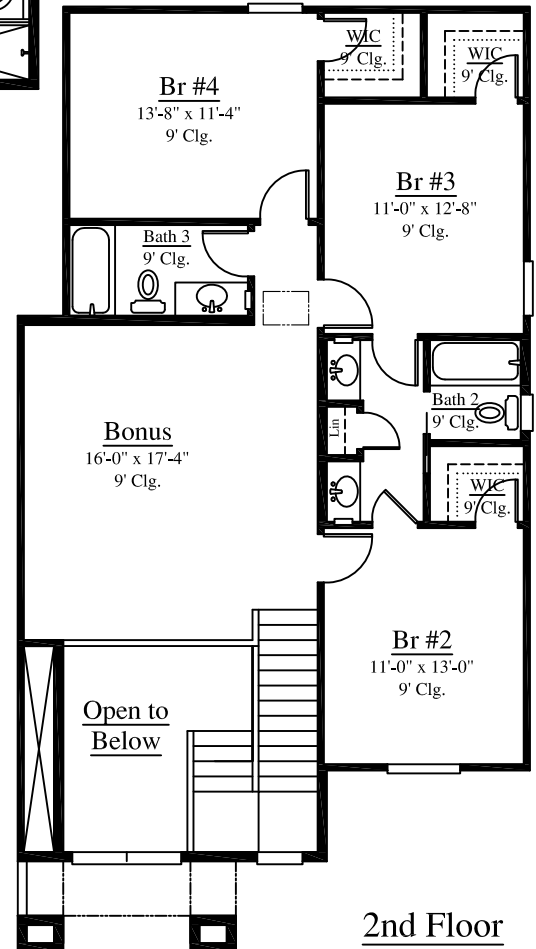

# Plan 2736

Width: 50'-0" Depth: 52'-0"

4 Bedroom - 3.5 Bath

2736 Square Feet

*A-Lap*

*B-Lap*

*C-Lap*

# Plan 2736

4 Bedroom - 3.5 Bath

Width: 50'-0" Depth: 52'-0"

2736 Square Feet

1st Floor

2nd Floor