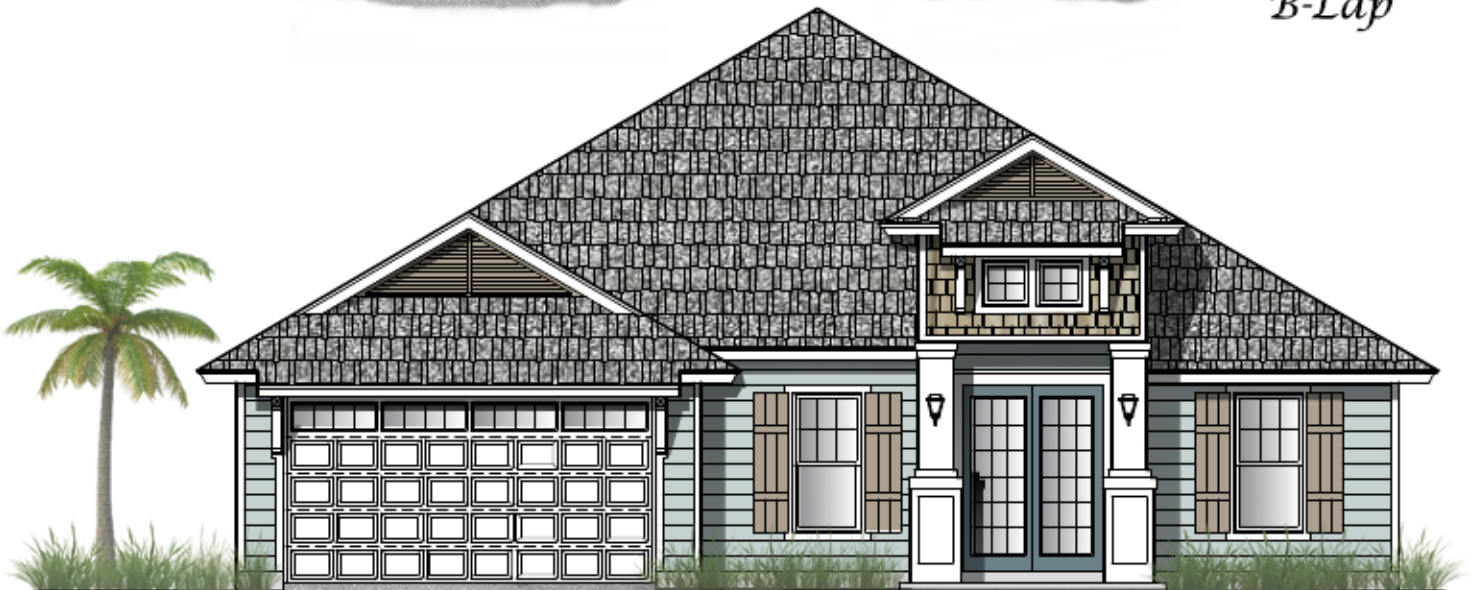

# Plan 2502

4/5 Bedroom - 3 Bath

2502 Square Feet

Width: 50'-0" Depth: 67'-6"

*A-Lap*

*B-Lap*

*C-Lap*

# Plan 2502

4/5 Bedroom - 3 Bath

2502 Square Feet

Width: 50'-0" Depth: 67'-6"