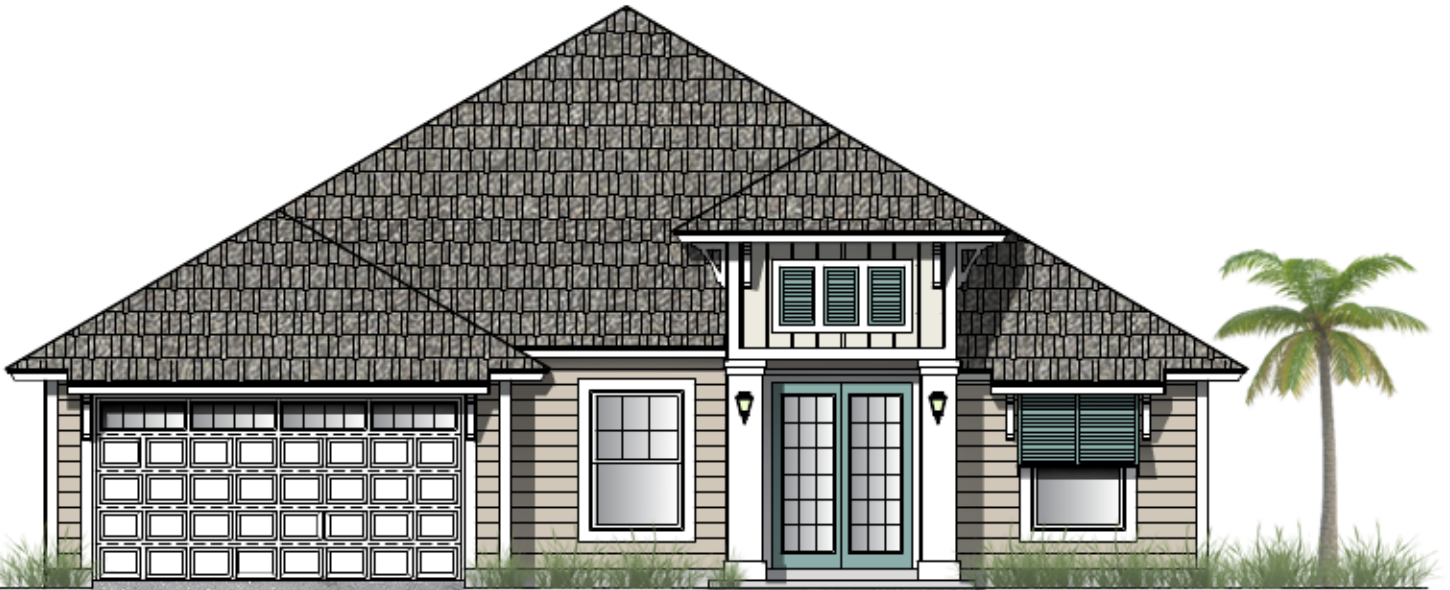

# Plan 2502

4/5 Bedroom - 3 Bath

2502 Square Feet

Width: 50'-0" Depth: 67'-6"

*A-Lap*

*B-Lap*

*C-Lap*

# Plan 2502

4/5 Bedroom - 3 Bath

2502 Square Feet

Width: 50'-0" Depth: 67'-6"