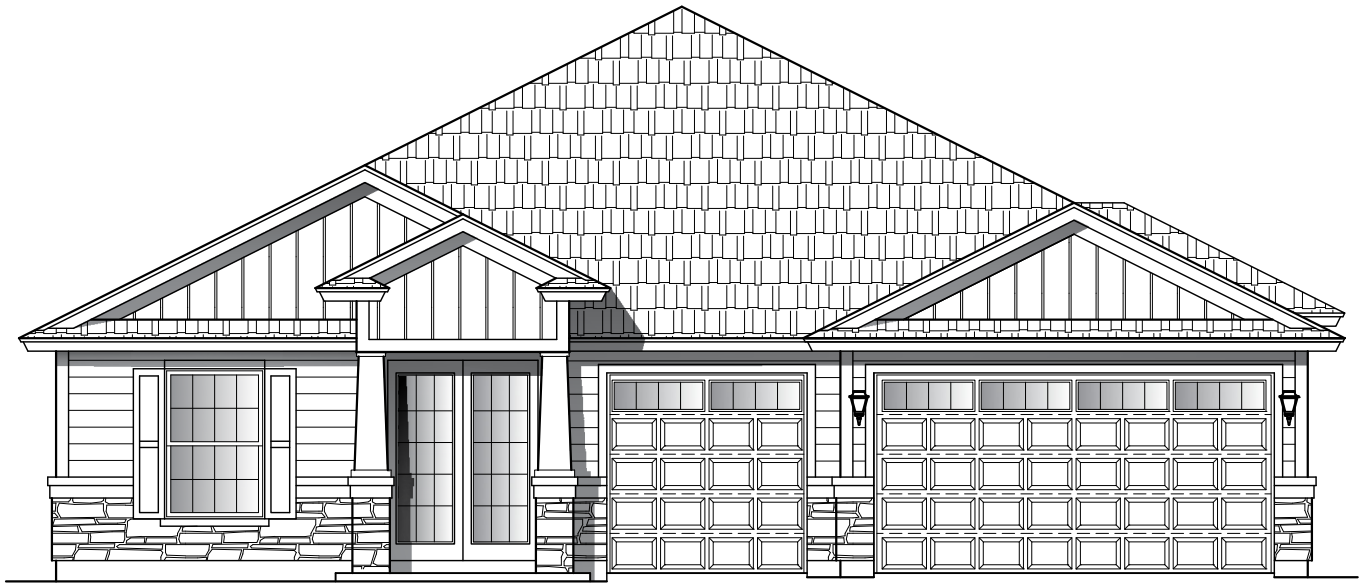

# Plan 2484

Width: 50'-0" Depth: 69' 0"

4 Bedroom - 3 Bath

2484 Square Feet

*A-Lap*

*B-Lap*

*C-Lap*

# Plan 2484

Width: 50'-0" Depth: 69' 0"

4 Bedroom - 3 Bath

2484 Square Feet