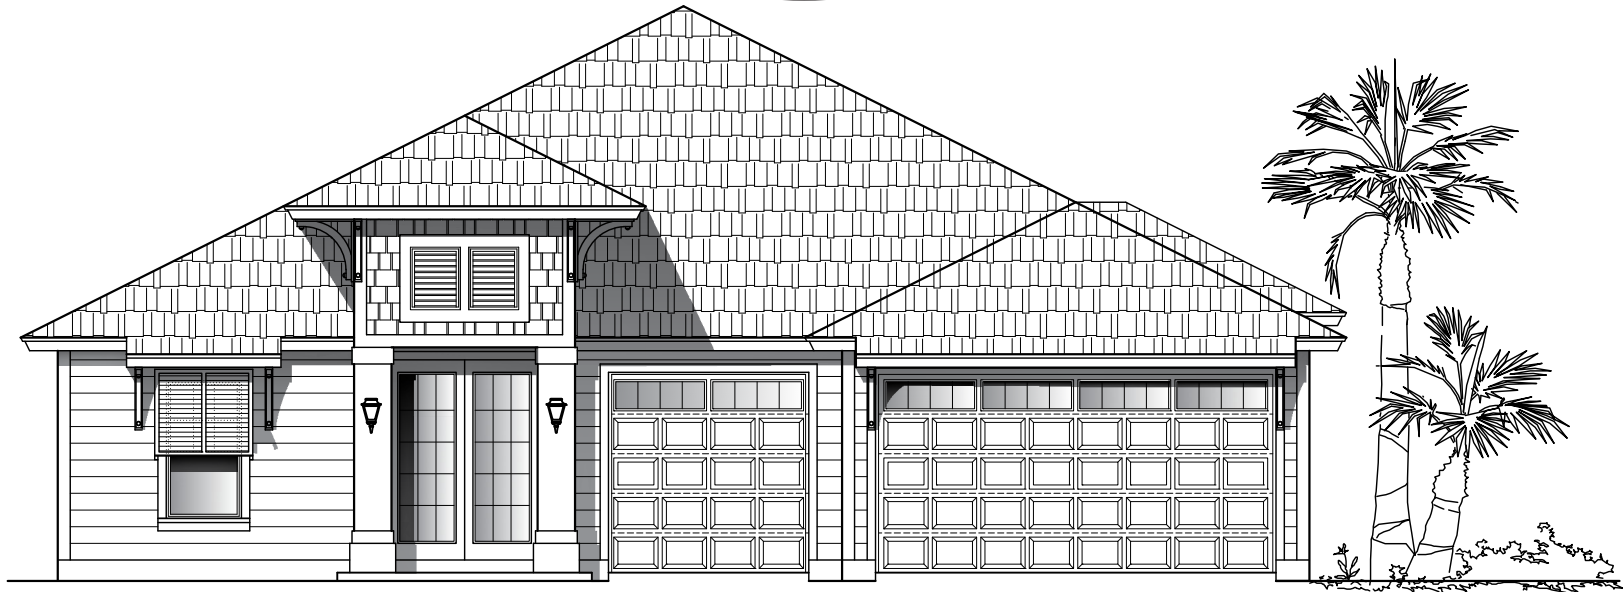

# Plan 2484

Width: 50'-0" Depth: 69' 0"

4 Bedroom - 3 Bath

2484 Square Feet

*A-Lap*

*B-Lap*

*C-Lap*

# Plan 2484

Width: 50'-0" Depth: 69' 0"

4 Bedroom - 3 Bath

2484 Square Feet