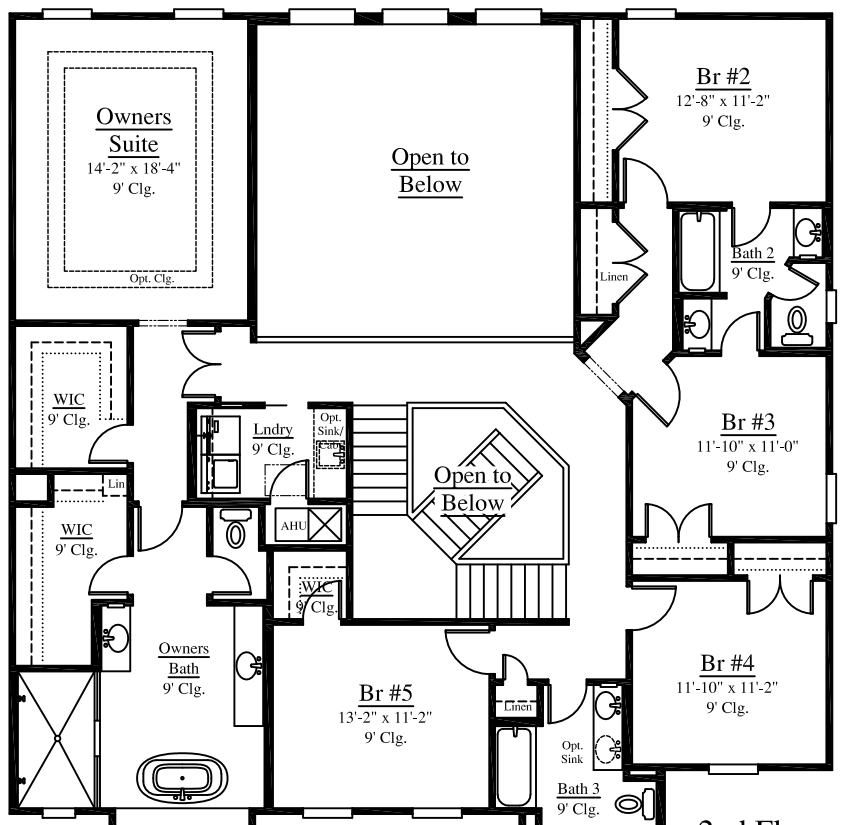

Plan 3453

5 Bedroom - 3.5 Bath

Width: 50'-0" Depth: 50'-0"

3453 Square Feet

A-Lap

B-Lap

C-Lap

Plan 3453

5 Bedroom - 3.5 Bath

Width: 50'-0" Depth: 50'-0"

3453 Square Feet

Flex Room ILO
3 Car Tandem
Garage
(Adds 232 s.f.)

1st Floor

Bonus Room ILO
2 Story Family Room
(Adds 232 s.f.)

2nd Floor

Wet Bath
Option at
Owners
Bath