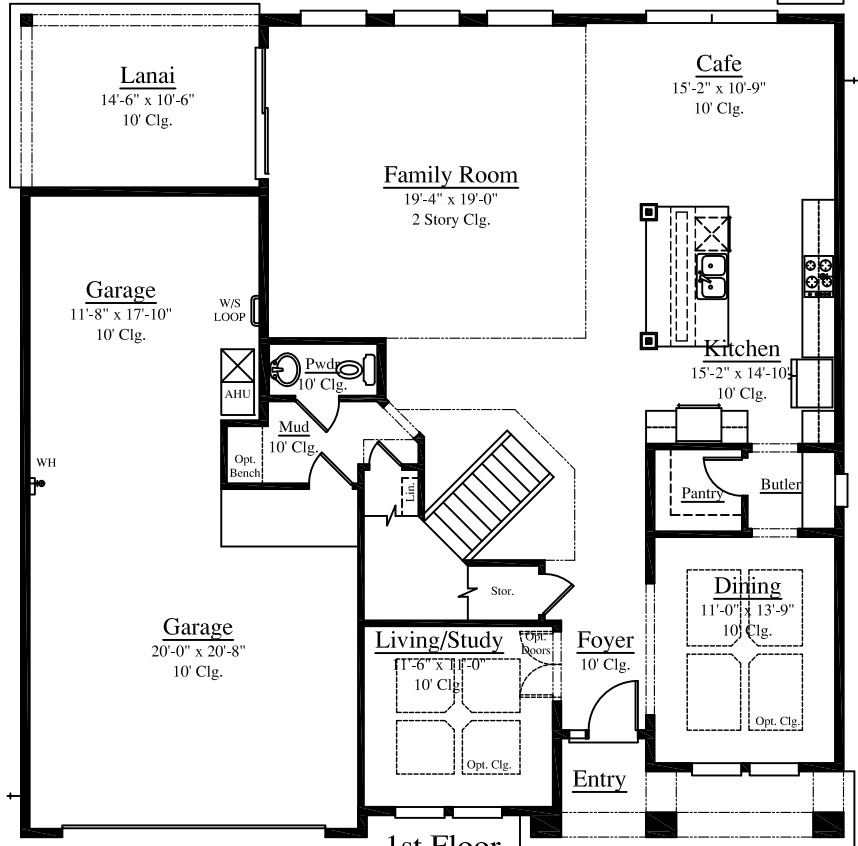

Plan 3453

5 Bedroom - 3.5 Bath

Width: 50'-0" Depth: 50'-0"

3453 Square Feet

A-Lap

B-Lap

C-Lap

Plan 3453

5 Bedroom - 3.5 Bath

Width: 50'-0" Depth: 50'-0"

3453 Square Feet

Flex Room ILO
3 Car Tandem
Garage
(Adds 232 s.f.)

1st Floor

Bonus Room ILO
2 Story Family Room
(Adds 232 s.f.)

2nd Floor

Wet Bath
Option at
Owners
Bath