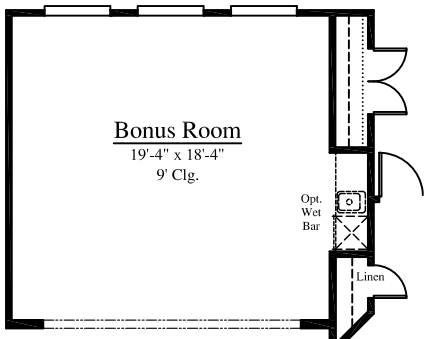

Plan 3453

5 Bedroom - 3.5 Bath

Width: 50'-0" Depth: 50'-0"

3453 Square Feet

A-Lap

B-Lap

C-Lap

Plan 3453

5 Bedroom - 3.5 Bath

Width: 50'-0" Depth: 50'-0"

3453 Square Feet

Flex Room ILO
3 Car Tandem
Garage
(Adds 232 s.f.)

1st Floor

Bonus Room ILO
2 Story Family Room
(Adds 232 s.f.)

2nd Floor

Wet Bath
Option at
Owners
Bath