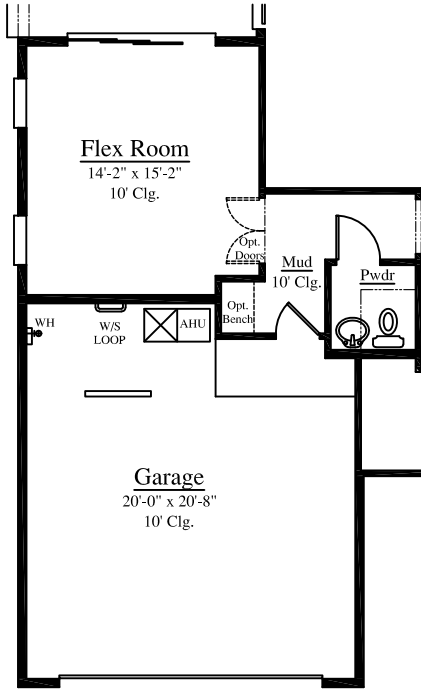

Plan 3453

5 Bedroom - 3.5 Bath

Width: 50'-0" Depth: 50'-0"

3453 Square Feet

A-Lap

B-Lap

C-Lap

Plan 3453

5 Bedroom - 3.5 Bath

Width: 50'-0" Depth: 50'-0"

3453 Square Feet

Flex Room ILO
3 Car Tandem
Garage
(Adds 232 s.f.)

1st Floor

Bonus Room ILO
2 Story Family Room
(Adds 232 s.f.)

2nd Floor

Wet Bath
Option at
Owners
Bath