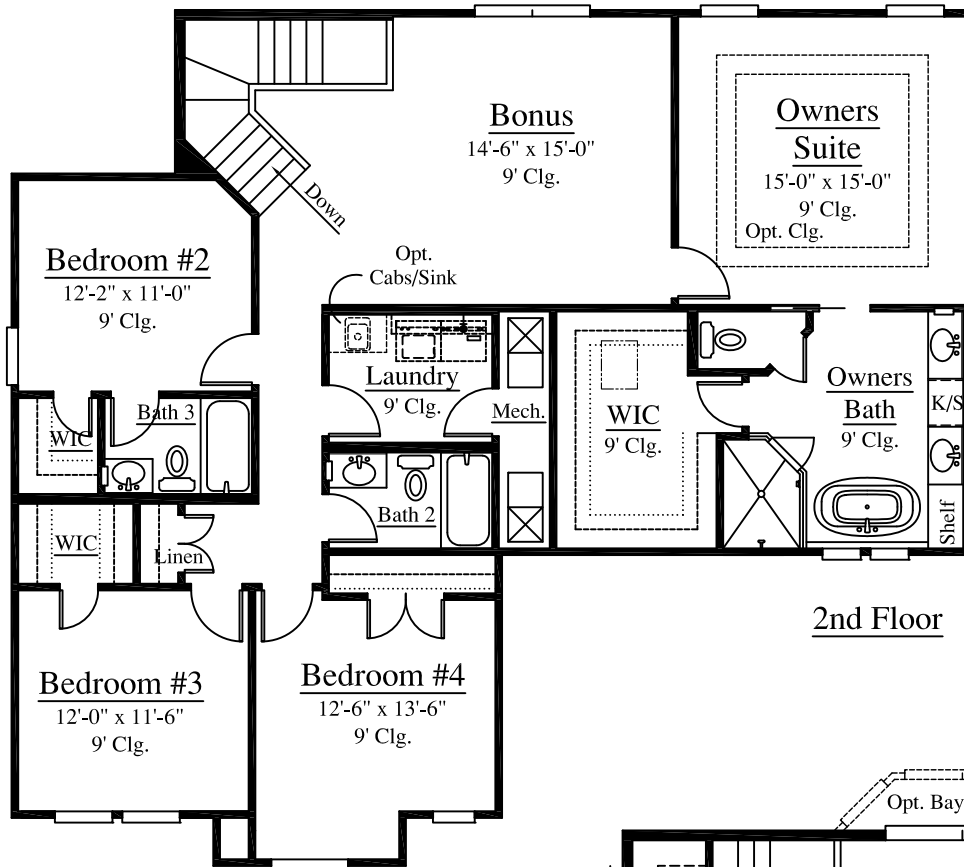

Plan 3060

4/5 Bedroom-3.5/4 Bath

3060 Square Feet

Width: 50'-0" Depth: 50'-0"

A-Lap

B-Lap

C-Lap

Plan 3060

4/5 Bedroom-3.5/4 Bath

Width: 50'-0" Depth: 50'-0"

3060 Square Feet

Optional Bedroom/Full Bath
ILO Formal Dining Room