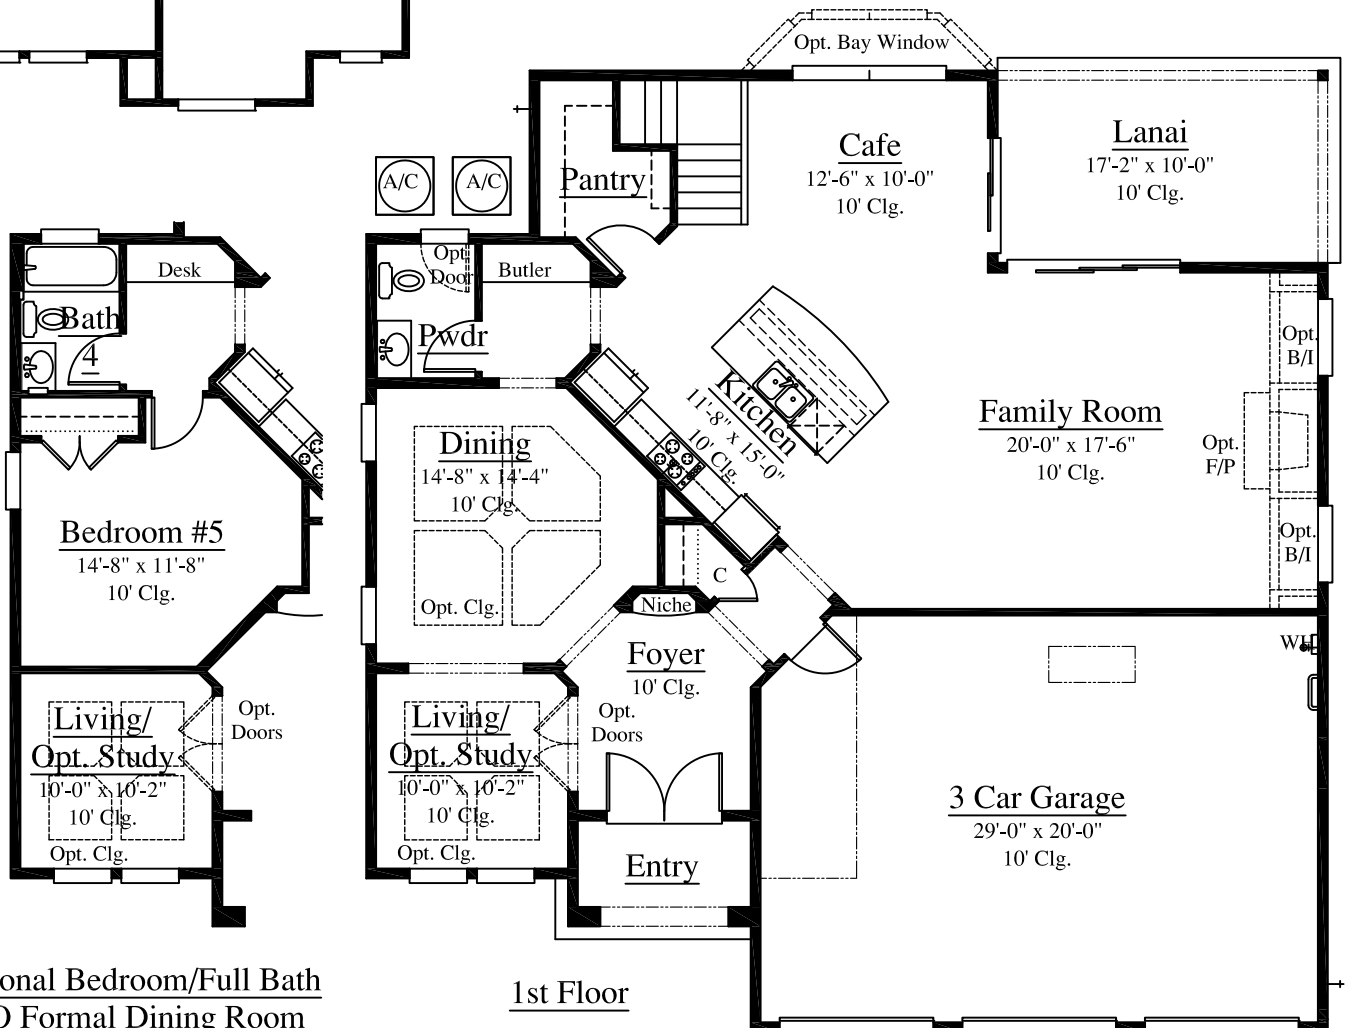

Plan 3060

4/5 Bedroom-3.5/4 Bath

3060 Square Feet

Width: 50'-0" Depth: 50'-0"

A-Lap

B-Lap

C-Lap

Plan 3060

4/5 Bedroom-3.5/4 Bath

Width: 50'-0" Depth: 50'-0"

3060 Square Feet

Optional Bedroom/Full Bath
ILO Formal Dining Room