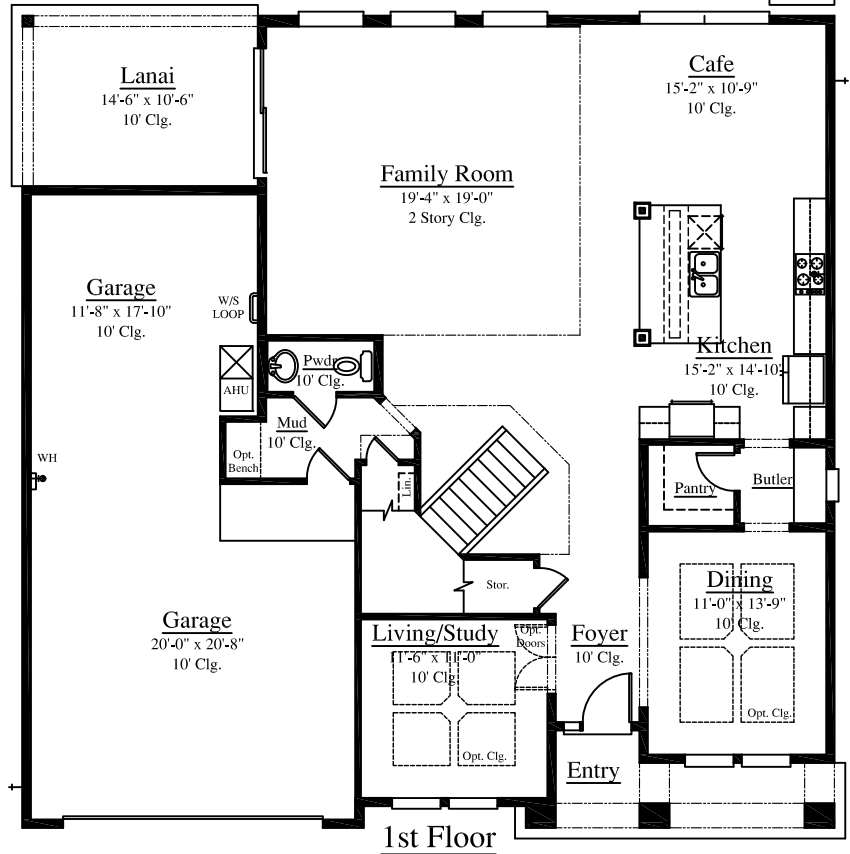

Plan 3453

Width: 50'-0" Depth: 50'-0"

5 Bedroom - 3.5 Bath

3453 Square Feet

A Lap

B Lap

Plan 3453

Width: 50'-0" Depth: 50'-0"

5 Bedroom - 3.5 Bath

3453 Square Feet

Bonus Room ILO
2 Story Family Room
(Adds 232 s.f.)