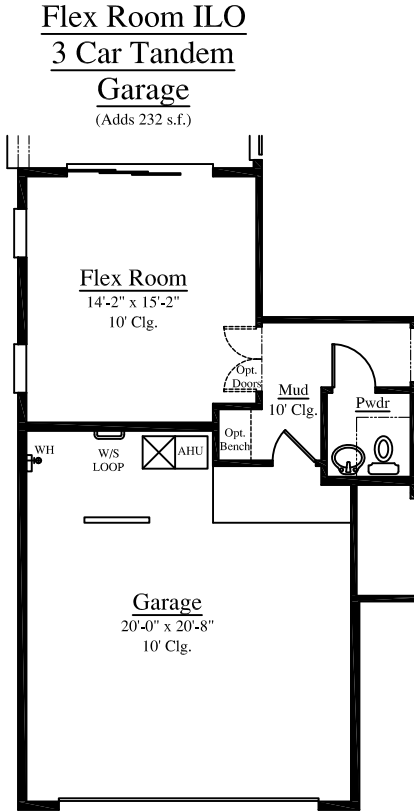

Plan 3453

Width: 50'-0" Depth: 50'-0"

5 Bedroom - 3.5 Bath

3453 Square Feet

A Lap

B Lap

Plan 3453

Width: 50'-0" Depth: 50'-0"

5 Bedroom - 3.5 Bath

3453 Square Feet

Bonus Room ILO
2 Story Family Room
(Adds 232 s.f.)