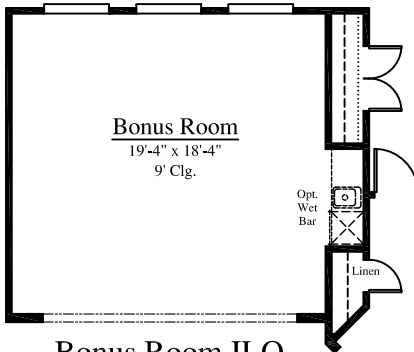

Plan 3453

Width: 50'-0" Depth: 50'-0"

5 Bedroom - 3.5 Bath

3453 Square Feet

A Lap

B Lap

Plan 3453

Width: 50'-0" Depth: 50'-0"

5 Bedroom - 3.5 Bath

3453 Square Feet

Bonus Room ILO
2 Story Family Room
(Adds 232 s.f.)