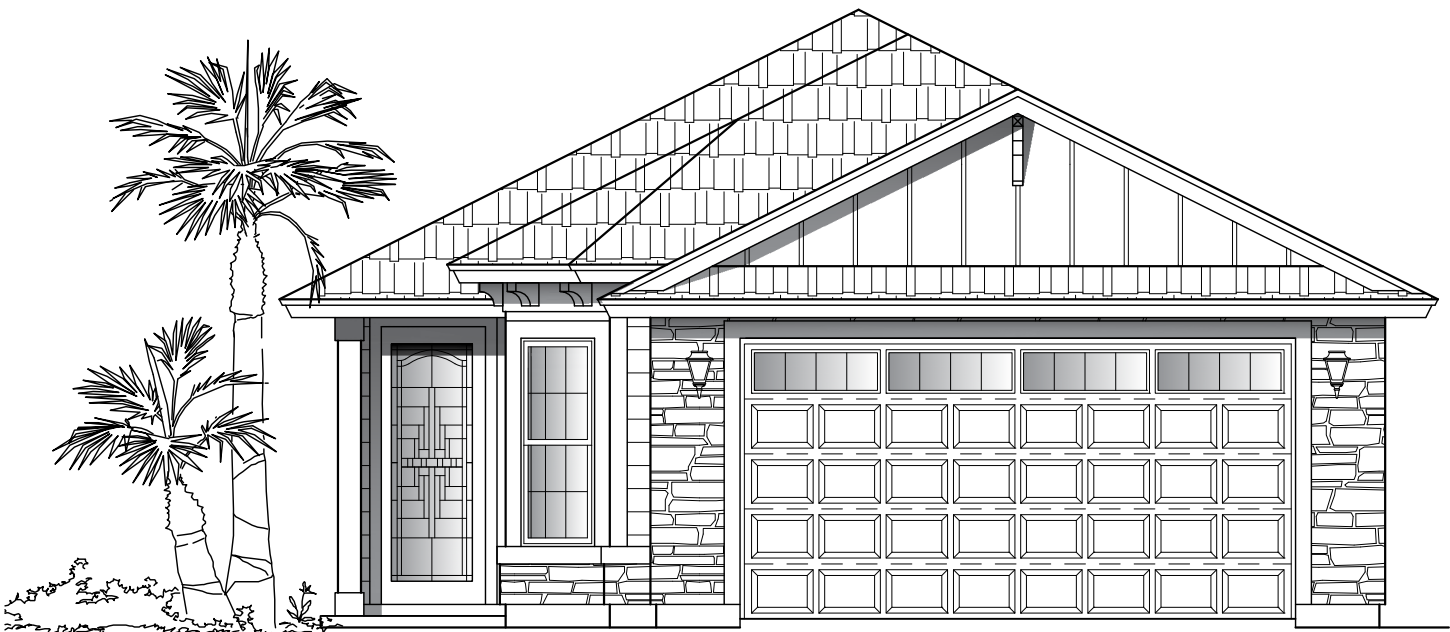

# Plan 1453

Width: 30'-0" Depth: 77'-0"

3 Bedroom - 2 Bath

1453 Square Feet

*A-Lap*

*B-Lap*

# Plan 1453

Width: 30'-0" Depth: 77'-0"

3 Bedroom - 2 Bath

1453 Square Feet