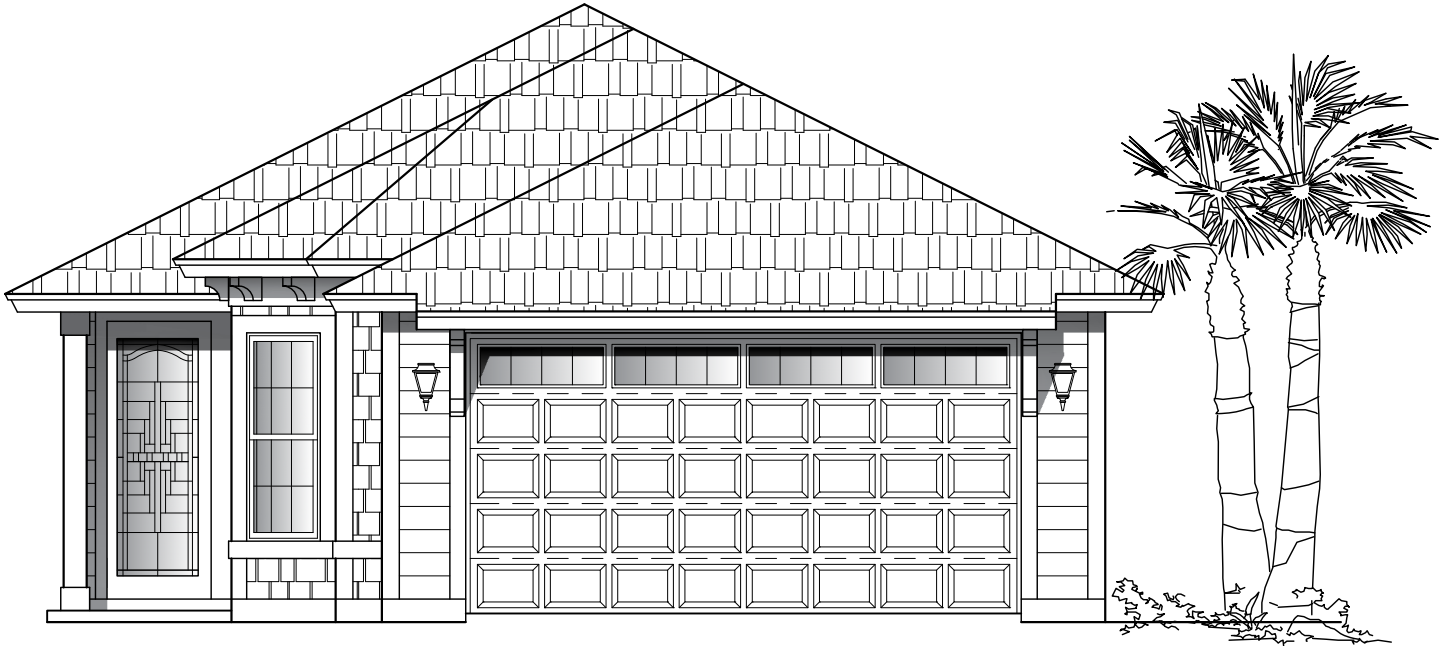

# Plan 1453

Width: 30'-0" Depth: 77'-0"

3 Bedroom - 2 Bath

1453 Square Feet

*A-Lap*

*B-Lap*

# Plan 1453

Width: 30'-0" Depth: 77'-0"

3 Bedroom - 2 Bath

1453 Square Feet