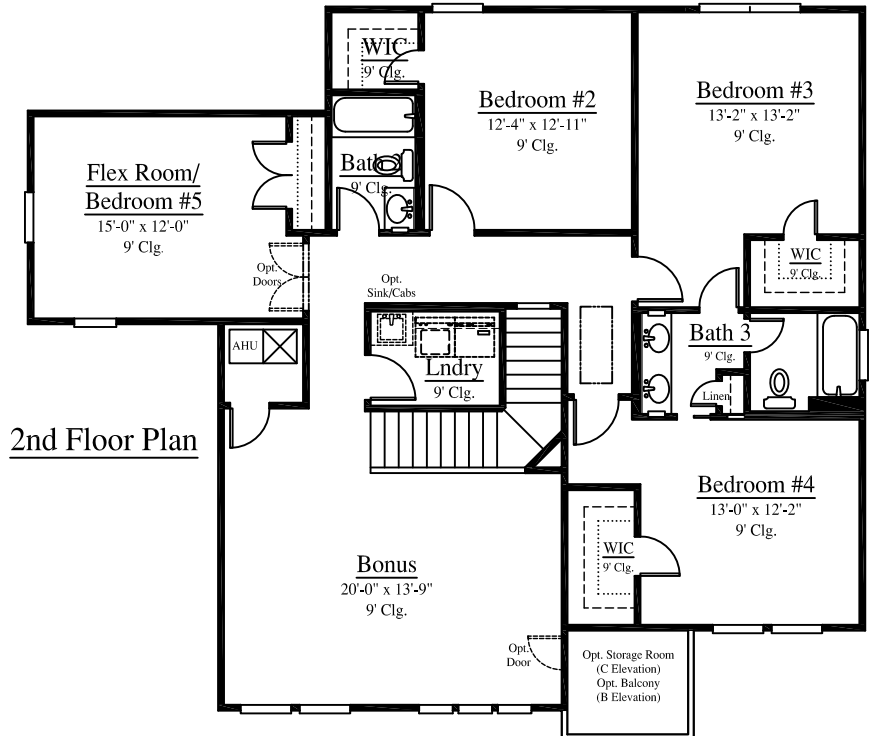

# Plan 3290

Width: 49'-8" Depth: 67'-0"  
draft 10.01.20

4/5 Bedroom - 3.5 Bath

3290 Square Feet

*A-Lap*

*B-Lap*

# Plan 3290

Width: 49'-8" Depth: 67'-0"

4/5 Bedroom - 3.5 Bath

3290 Square Feet

1st Floor Plan

2nd Floor Plan