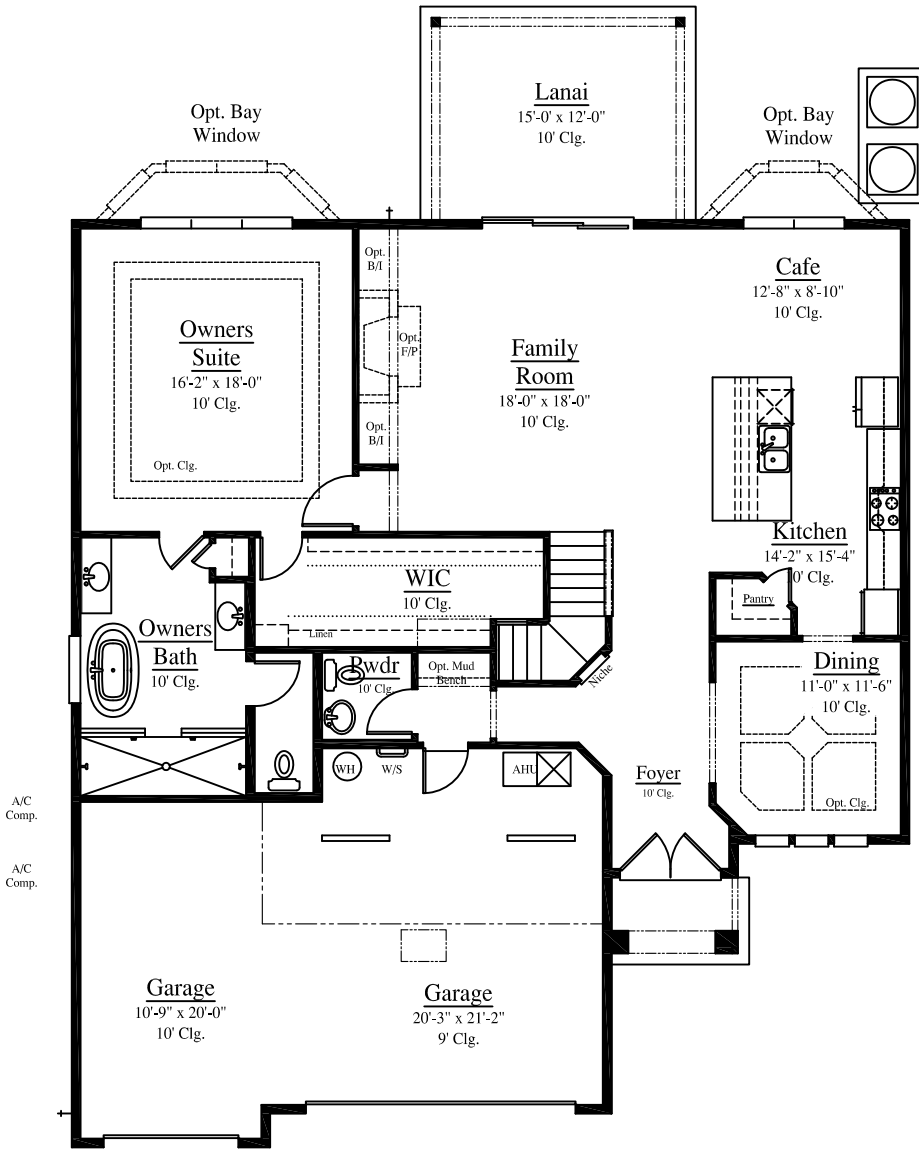

# Plan 3290

Width: 49'-8" Depth: 67'-0"  
draft 10.01.20

4/5 Bedroom - 3.5 Bath

3290 Square Feet

*A-Lap*

*B-Lap*

# Plan 3290

Width: 49'-8" Depth: 67'-0"

4/5 Bedroom - 3.5 Bath

3290 Square Feet

1st Floor Plan

2nd Floor Plan