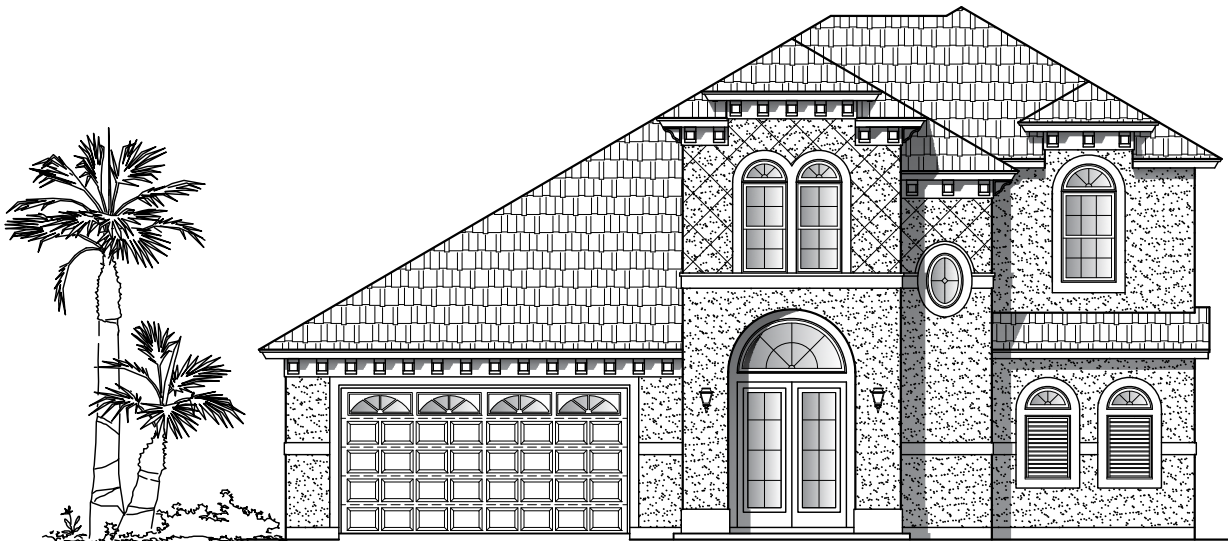

Plan 2736

Width: 50'-0" Depth: 52'-0"

4 Bedroom - 3.5 Bath

2736 Square Feet

A

B

C

Plan 2736

4 Bedroom - 3.5 Bath

Width: 50'-0" Depth: 52'-0"

2736 Square Feet

1st Floor

2nd Floor