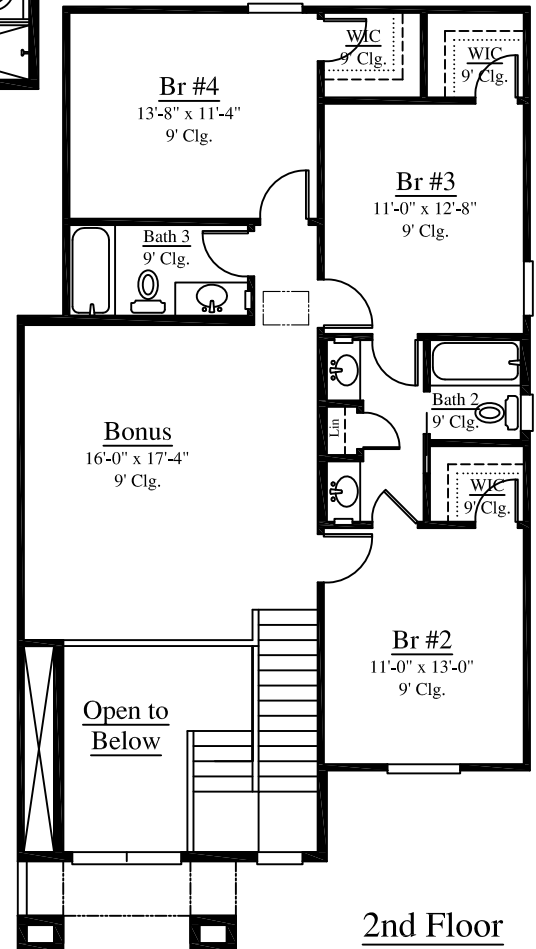

Plan 2736

Width: 50'-0" Depth: 52'-0"

4 Bedroom - 3.5 Bath

2736 Square Feet

A

B

C

Plan 2736

4 Bedroom - 3.5 Bath

Width: 50'-0" Depth: 52'-0"

2736 Square Feet

1st Floor

2nd Floor