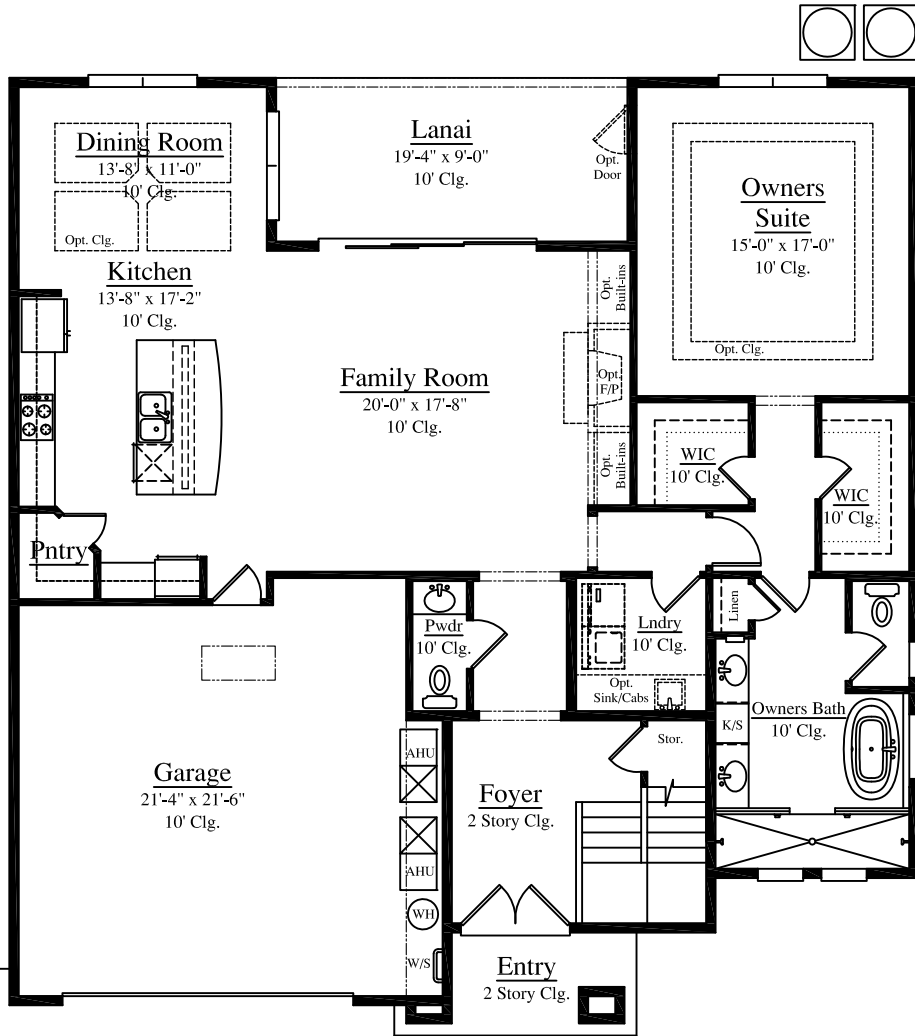

Plan 2736

Width: 50'-0" Depth: 52'-0"

4 Bedroom - 3.5 Bath

2736 Square Feet

A

B

C

Plan 2736

4 Bedroom - 3.5 Bath

Width: 50'-0" Depth: 52'-0"

2736 Square Feet

1st Floor

2nd Floor