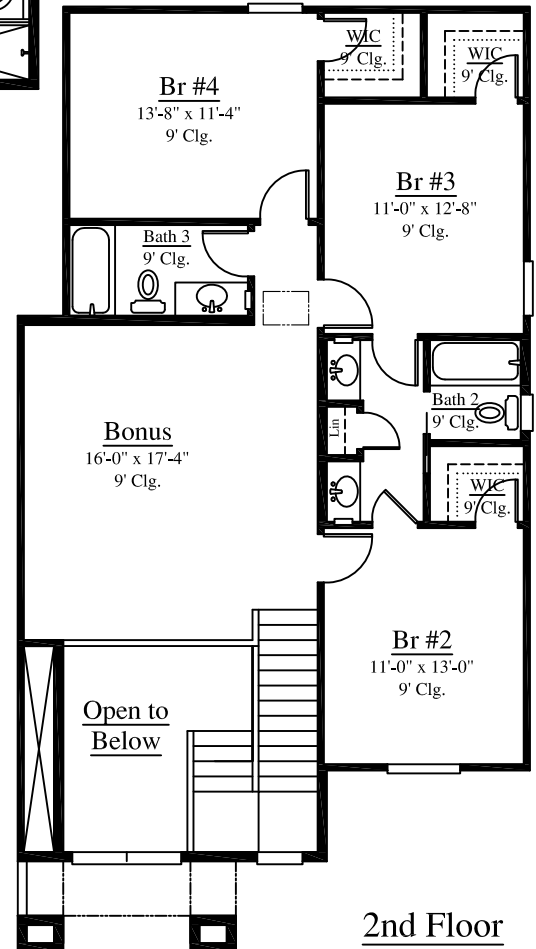

Plan 2736

4 Bedroom - 3.5 Bath

Width: 50'-0" Depth: 52'-0"

2736 Square Feet

A - Lap

B - Lap

Plan 2736

4 Bedroom - 3.5 Bath

Width: 50'-0" Depth: 52'-0"

2736 Square Feet

1st Floor

2nd Floor