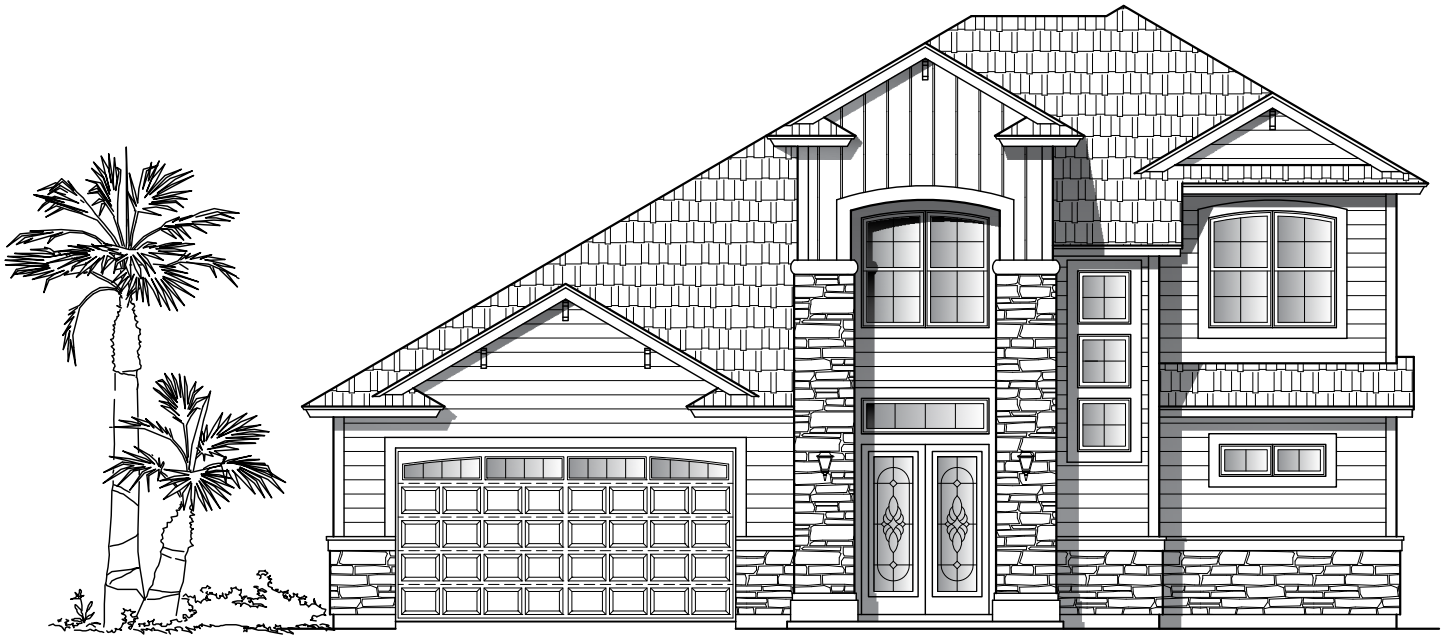

Plan 2736

4 Bedroom - 3.5 Bath

Width: 50'-0" Depth: 52'-0"

2736 Square Feet

A - Lap

B - Lap

Plan 2736

4 Bedroom - 3.5 Bath

Width: 50'-0" Depth: 52'-0"

2736 Square Feet

1st Floor

2nd Floor