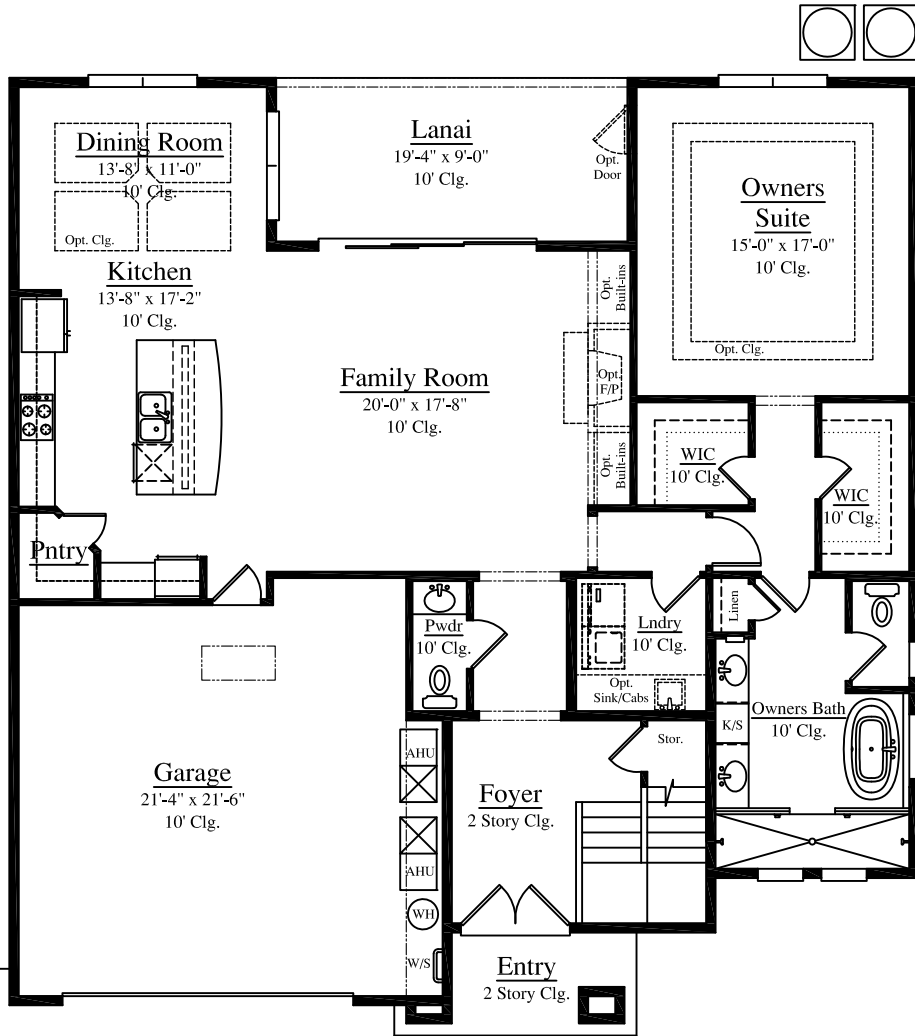

Plan 2736

4 Bedroom - 3.5 Bath

Width: 50'-0" Depth: 52'-0"

2736 Square Feet

A - Lap

B - Lap

Plan 2736

4 Bedroom - 3.5 Bath

Width: 50'-0" Depth: 52'-0"

2736 Square Feet

1st Floor

2nd Floor