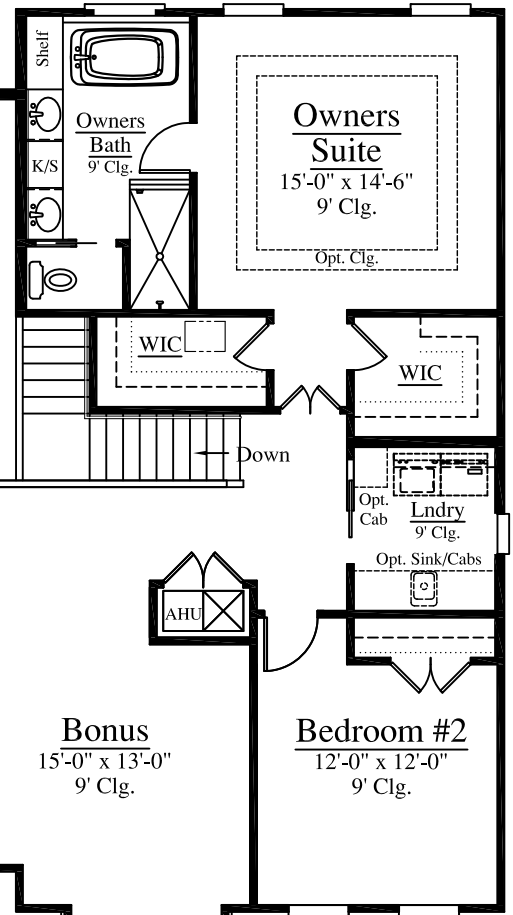

Plan 2689

Width: 46'-0" Depth: 50'-0"

3/4 Bedroom- 2.5 Bath

2689 Square Feet

A-Lap

B-Lap

Plan 2689

3/4 Bedroom- 2.5 Bath

Width: 46'-0" Depth: 50'-0"

2689 Square Feet

2nd Floor

1st Floor