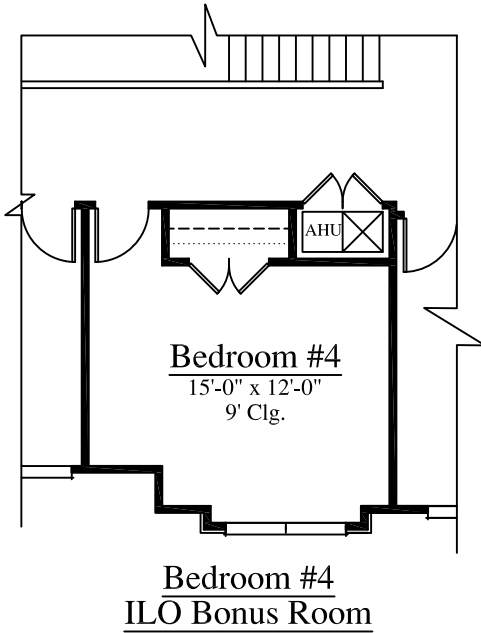

Plan 2689

Width: 46'-0" Depth: 50'-0"

3/4 Bedroom- 2.5 Bath

2689 Square Feet

A-Lap

B-Lap

Plan 2689

3/4 Bedroom- 2.5 Bath

Width: 46'-0" Depth: 50'-0"

2689 Square Feet

2nd Floor

1st Floor