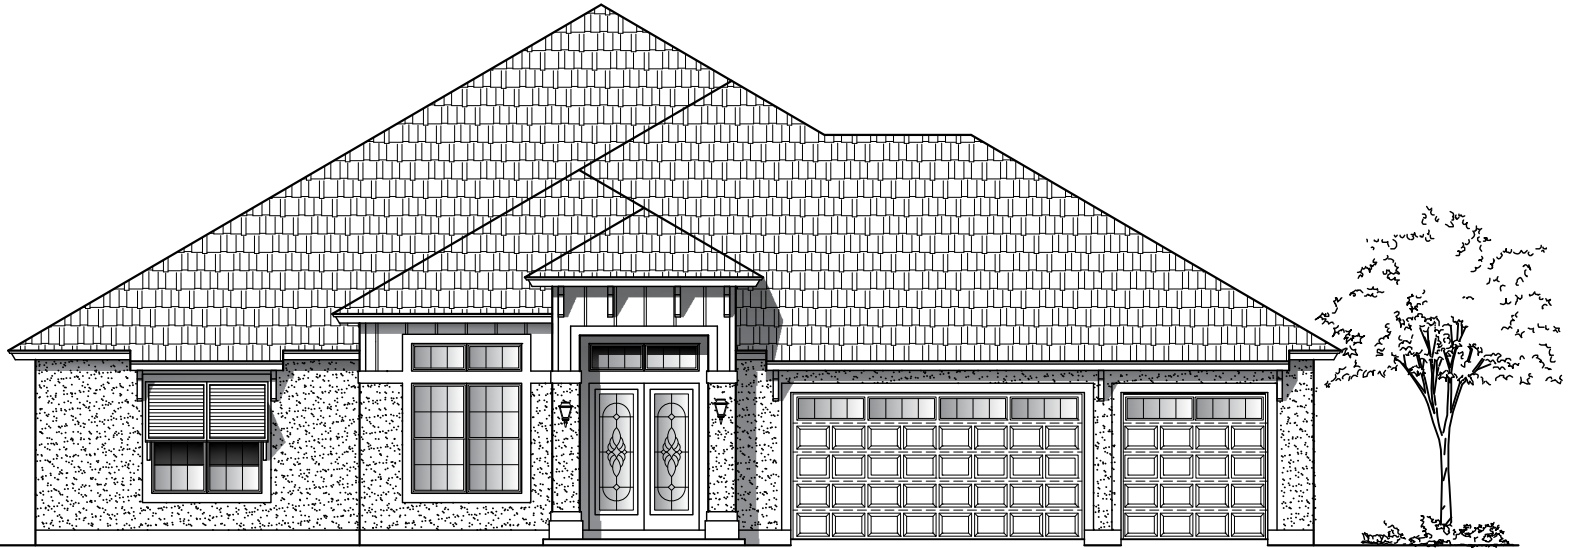

Plan 3364

Width: 69'-8" Depth: 68'-6"

4 Bedroom - 4 Bath

3364 Square Feet

A

B

C

Plan 3364

Width: 69'-8" Depth: 68'-6"

4 Bedroom - 4 Bath

3364 Square Feet