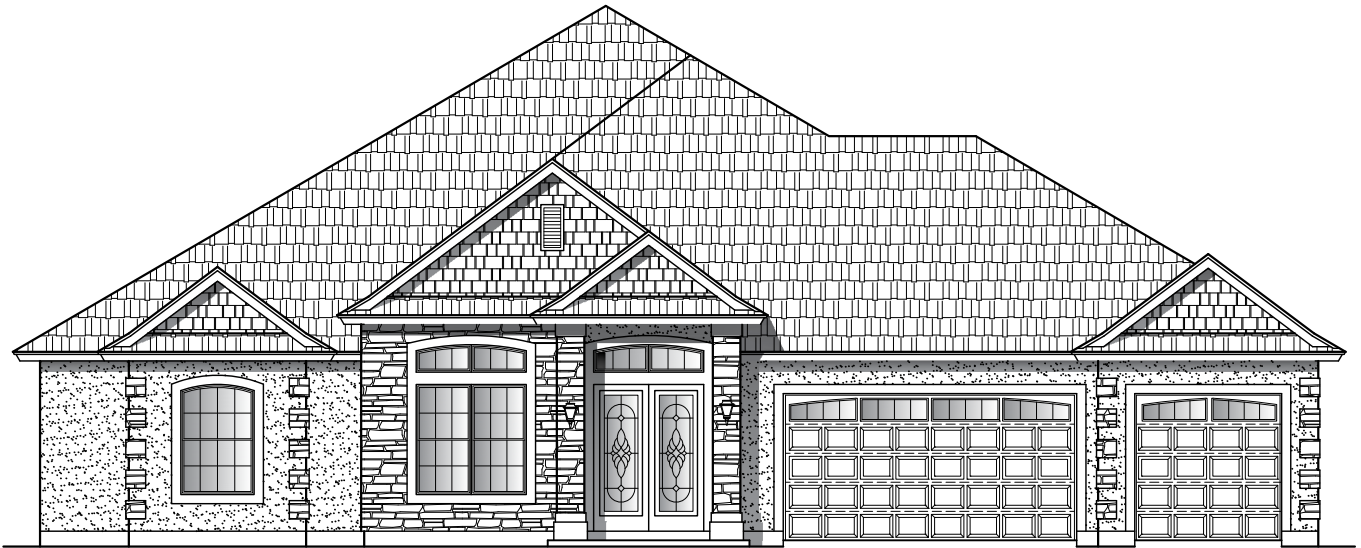

Plan 3364

Width: 69'-8" Depth: 68'-6"

4 Bedroom - 4 Bath

3364 Square Feet

A

B

C

Plan 3364

Width: 69'-8" Depth: 68'-6"

4 Bedroom - 4 Bath

3364 Square Feet