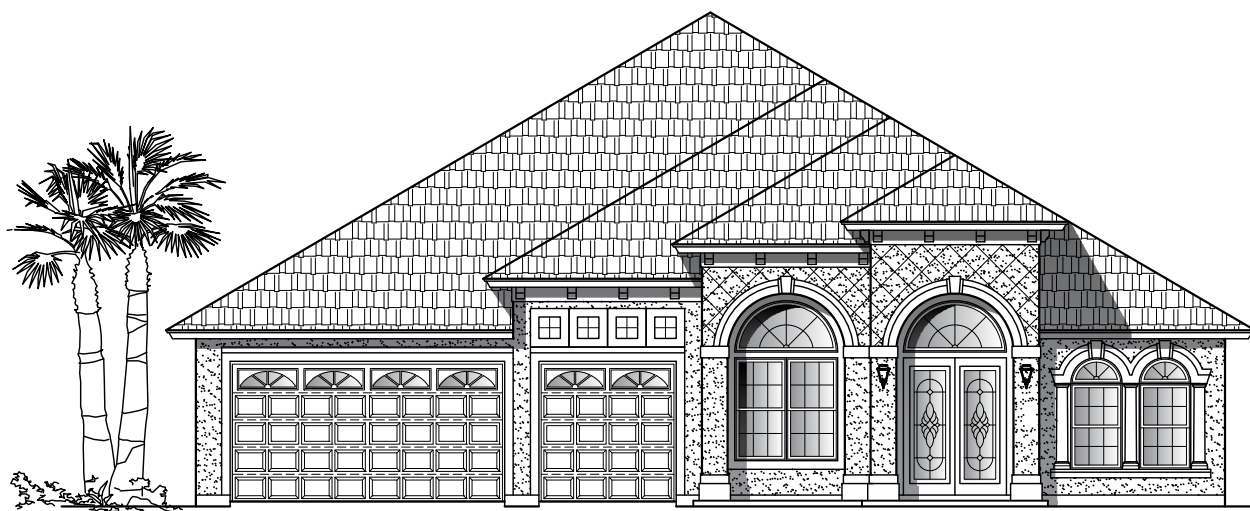

Plan 2917

Width: 60'-0" Depth: 67'-6"

4/5 Bedroom - 3 Bath

2917 Square Feet

A

B

C

Plan 2917

Width: 60'-0" Depth: 67'-6"

4/5 Bedroom - 3 Bath

2917 Square Feet