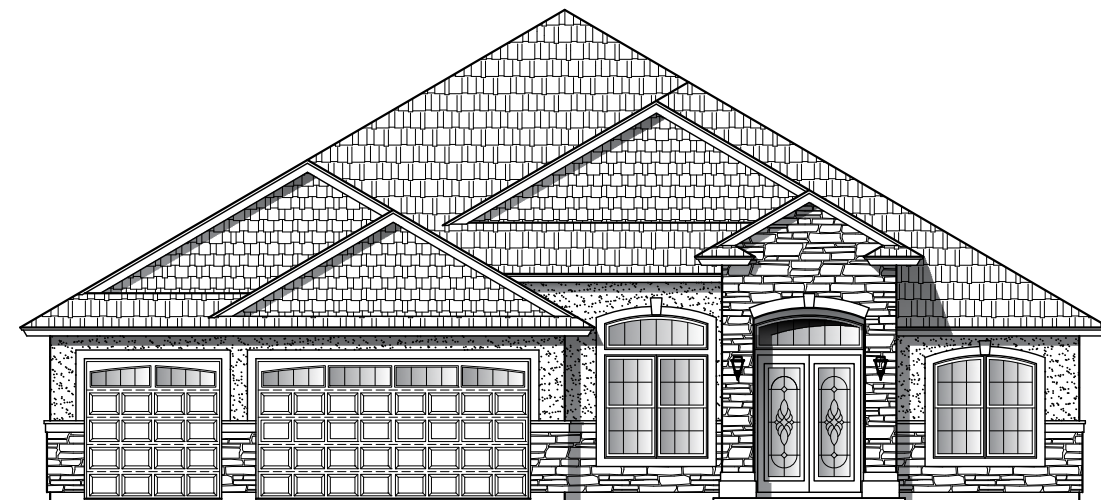

Plan 2917

Width: 60'-0" Depth: 67'-6"

4/5 Bedroom - 3 Bath

2917 Square Feet

A

B

C

Plan 2917

Width: 60'-0" Depth: 67'-6"

4/5 Bedroom - 3 Bath

2917 Square Feet