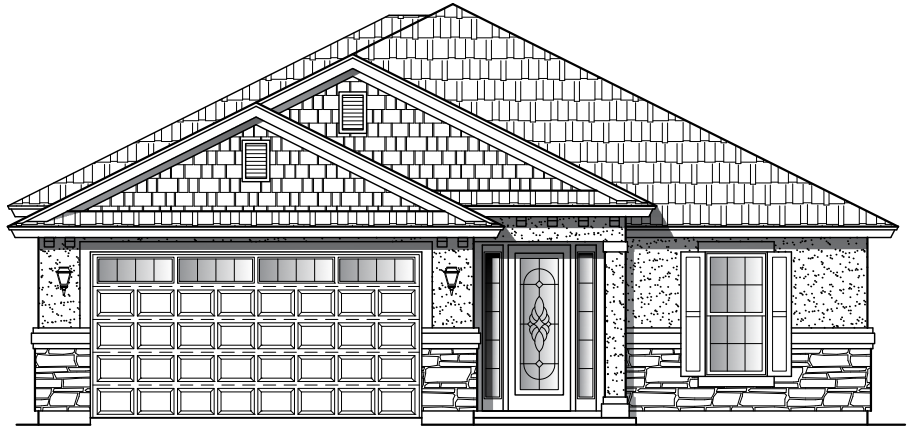

Plan 1865

Width: 40'-0" Depth: 62'-0"

3/4 Bedroom - 2 Bath

1865 Square Feet

A

B

C

D

Plan 1865

Width: 40'-0" Depth: 62'-0"

3/4 Bedroom - 2 Bath

1865 Square Feet