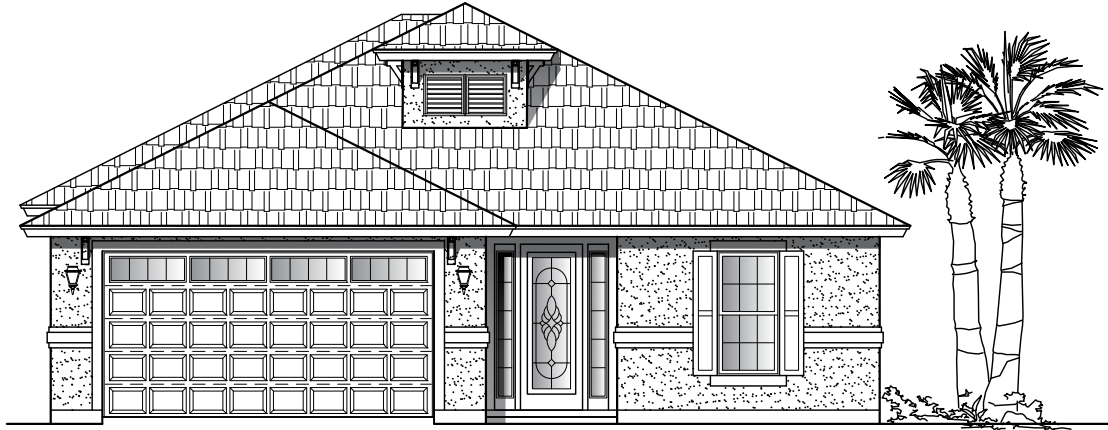

Plan 1865

Width: 40'-0" Depth: 62'-0"

3/4 Bedroom - 2 Bath

1865 Square Feet

A

B

C

D

Plan 1865

Width: 40'-0" Depth: 62'-0"

3/4 Bedroom - 2 Bath

1865 Square Feet