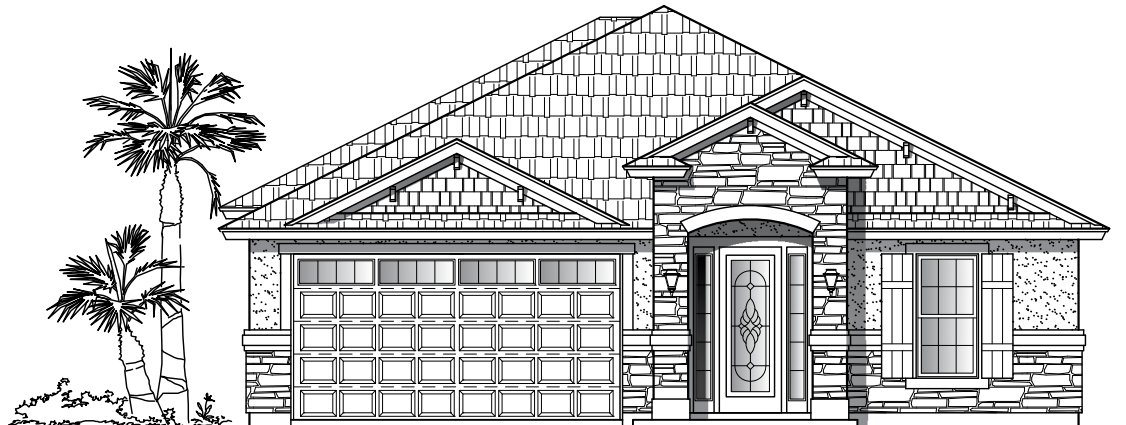

Plan 1865

Width: 40'-0" Depth: 62'-0"

3/4 Bedroom - 2 Bath

1865 Square Feet

A

B

C

D

Plan 1865

Width: 40'-0" Depth: 62'-0"

3/4 Bedroom - 2 Bath

1865 Square Feet