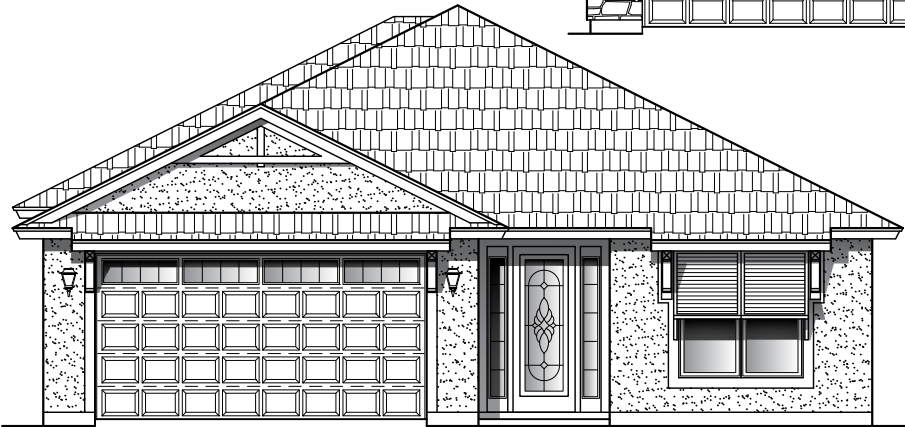

Plan 1865

Width: 40'-0" Depth: 62'-0"

3/4 Bedroom - 2 Bath

1865 Square Feet

A

B

C

D

Plan 1865

Width: 40'-0" Depth: 62'-0"

3/4 Bedroom - 2 Bath

1865 Square Feet