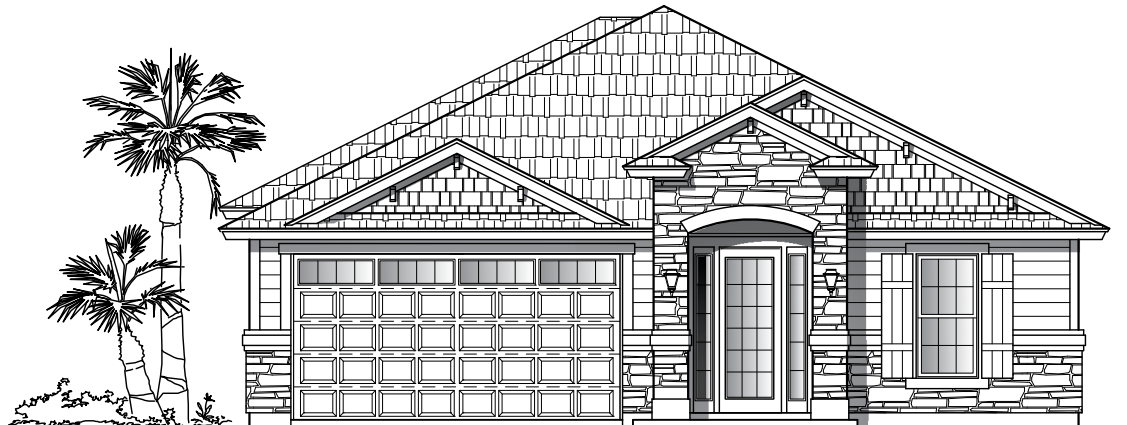

Plan 1865

Width: 40'-0" Depth: 62'-0"

3/4 Bedroom - 2 Bath

1865 Square Feet

A-Lap

B-Lap

C-Lap

D-Lap

Plan 1865

Width: 40'-0" Depth: 62'-0"

3/4 Bedroom - 2 Bath

1865 Square Feet