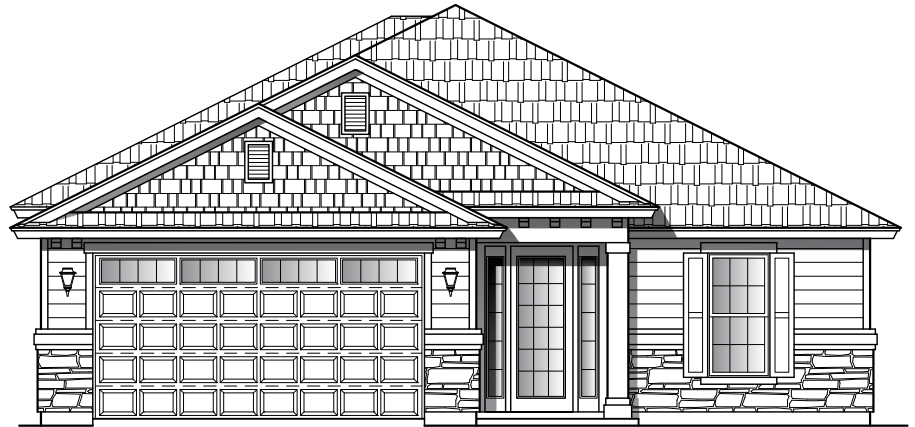

Plan 1865

Width: 40'-0" Depth: 62'-0"

3/4 Bedroom - 2 Bath

1865 Square Feet

A-Lap

B-Lap

C-Lap

D-Lap

Plan 1865

Width: 40'-0" Depth: 62'-0"

3/4 Bedroom - 2 Bath

1865 Square Feet