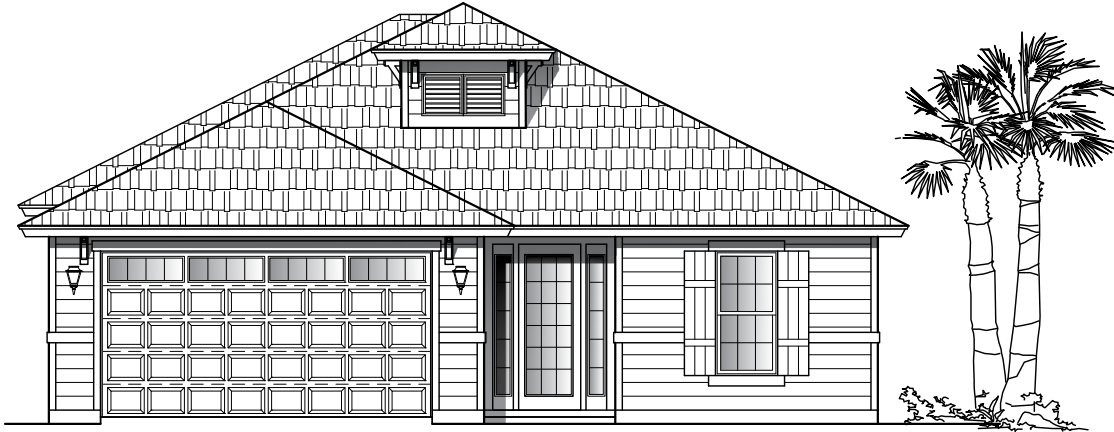

Plan 1865

Width: 40'-0" Depth: 62'-0"

3/4 Bedroom - 2 Bath

1865 Square Feet

A-Lap

B-Lap

C-Lap

D-Lap

Plan 1865

Width: 40'-0" Depth: 62'-0"

3/4 Bedroom - 2 Bath

1865 Square Feet