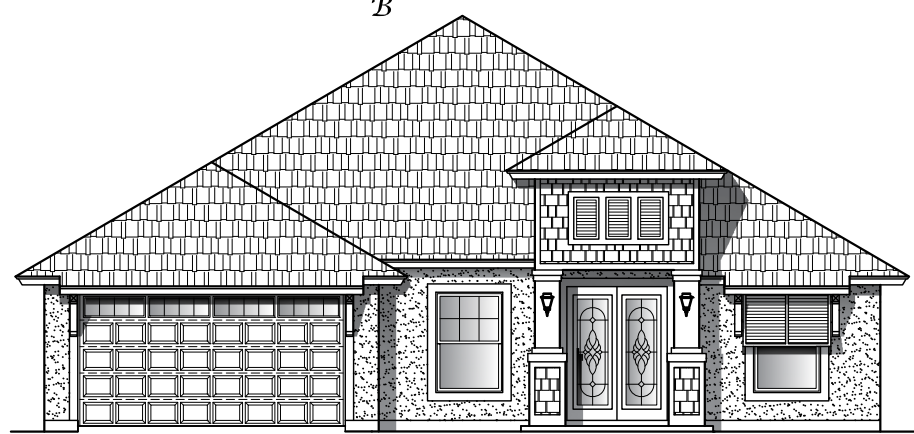

Plan 2502

Width: 50'-0" Depth: 67'-6"

4/5 Bedroom - 3 Bath

2502 Square Feet

A

B

C

D

Plan 2502

4/5 Bedroom - 3 Bath

Width: 50'-0" Depth: 67'-6"

2502 Square Feet