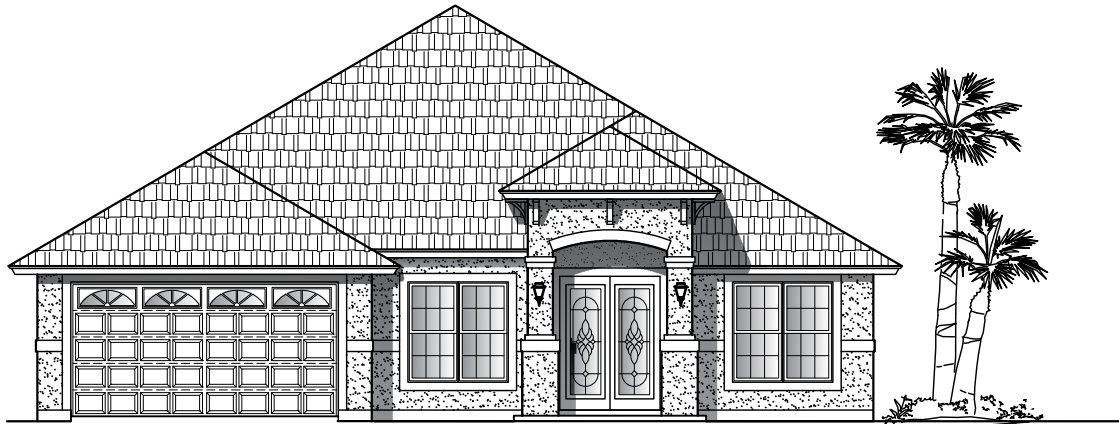

Plan 2502

Width: 50'-0" Depth: 67'-6"

4/5 Bedroom - 3 Bath

2502 Square Feet

A

B

C

D

Plan 2502

4/5 Bedroom - 3 Bath

Width: 50'-0" Depth: 67'-6"

2502 Square Feet