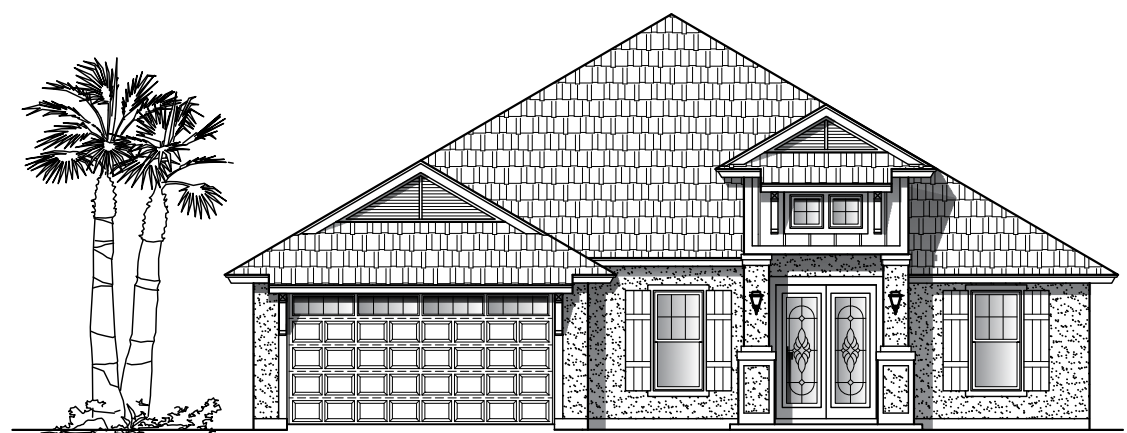

Plan 2502

Width: 50'-0" Depth: 67'-6"

4/5 Bedroom - 3 Bath

2502 Square Feet

A

B

C

D

Plan 2502

4/5 Bedroom - 3 Bath

Width: 50'-0" Depth: 67'-6"

2502 Square Feet