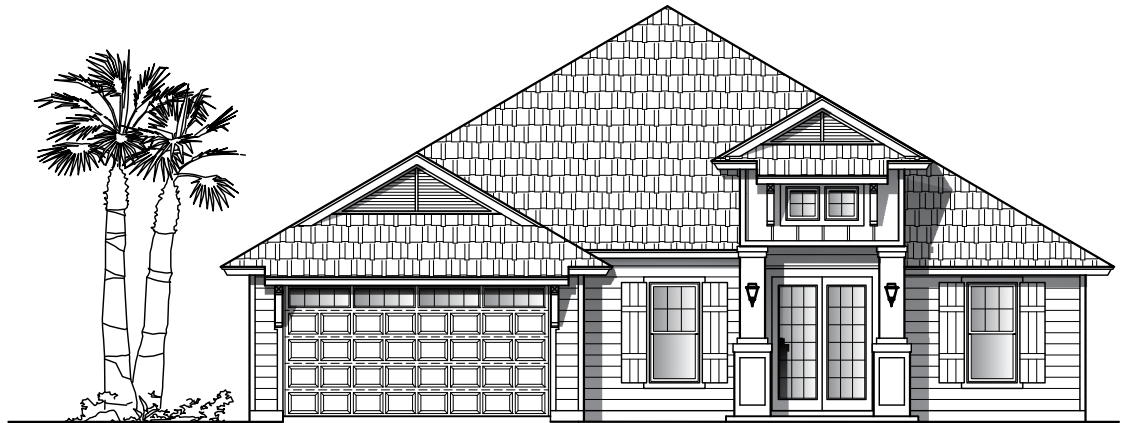

# Plan 2502

Width: 50'-0" Depth: 67'-6"

4/5 Bedroom - 3 Bath

2502 Square Feet

*A-Lap*

*B-Lap*

*C-Lap*

*D-Lap*

# Plan 2502

4/5 Bedroom - 3 Bath

Width: 50'-0" Depth: 67'-6"

2502 Square Feet