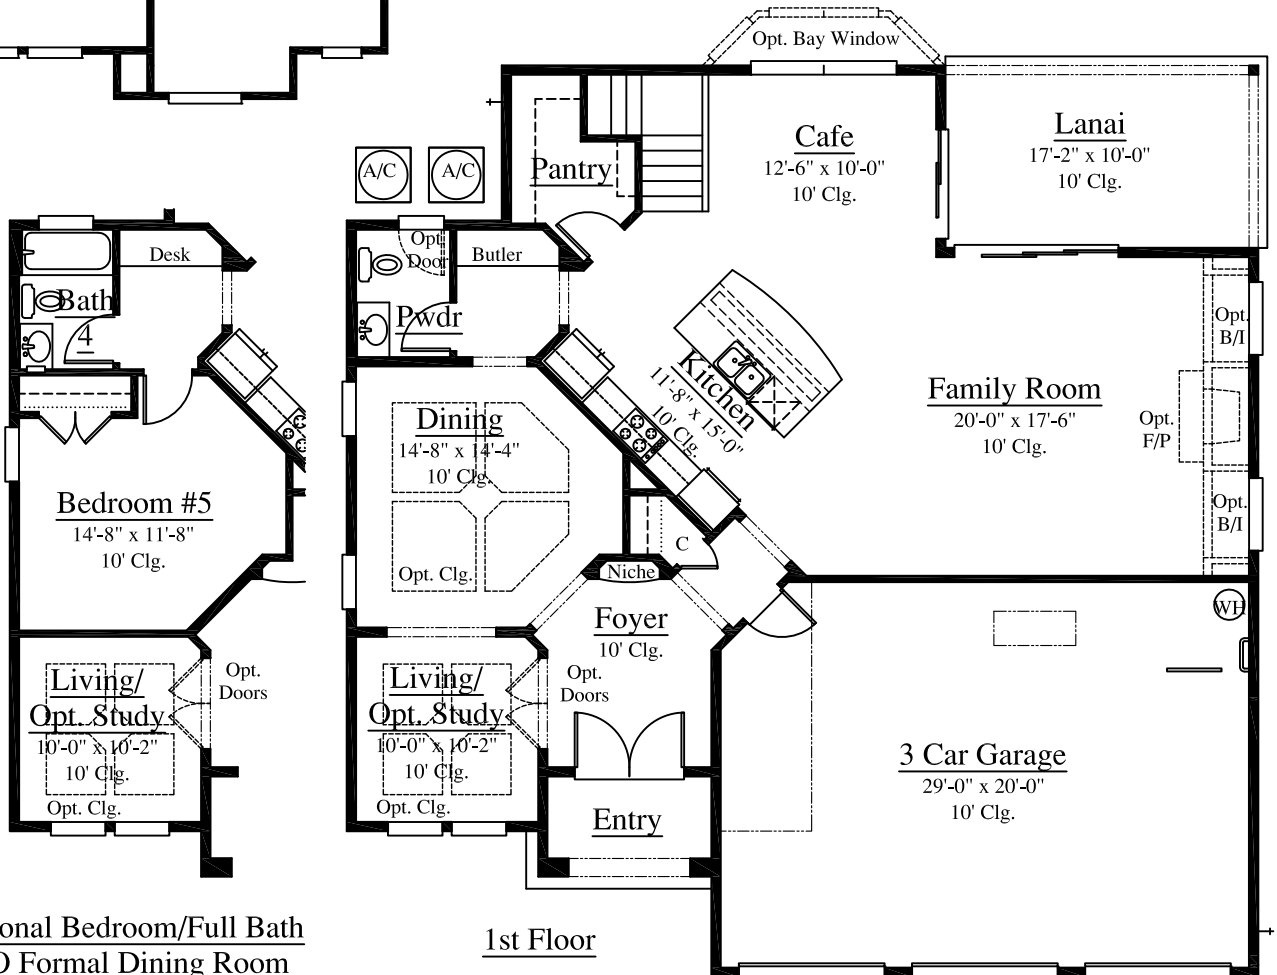

Plan 3060

Width: 50'-0" Depth: 50'-0"

4/5 Bedroom-3.5/4 Bath

3060 Square Feet

A-Lap

B-Lap

C-Lap

Plan 3060

4/5 Bedroom-3.5/4 Bath

Width: 50'-0" Depth: 50'-0"

3060 Square Feet

Optional Bedroom/Full Bath
ILO Formal Dining Room