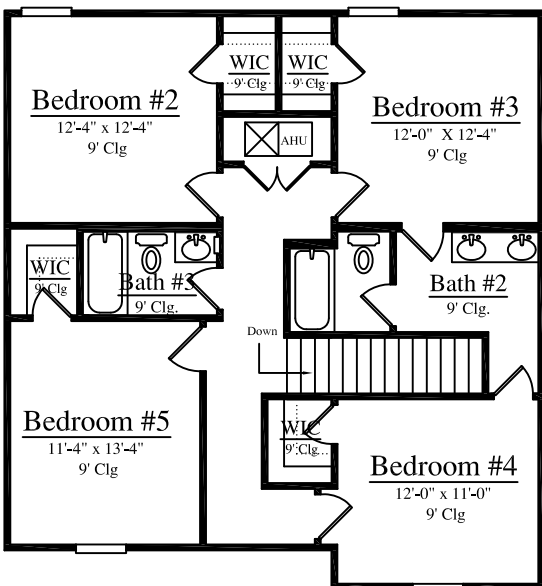

Plan 2858

Width: 48'-8" Depth: 68'-0"

4 Bedroom-3.5 Bath

2858 Square Feet

A

B

C

D

Plan 2858

4 Bedroom-3.5 Bath

Width: 48'-8" Depth: 68'-0"

2858 Square Feet

Optional 5th Bedroom
ILO Bonus Room