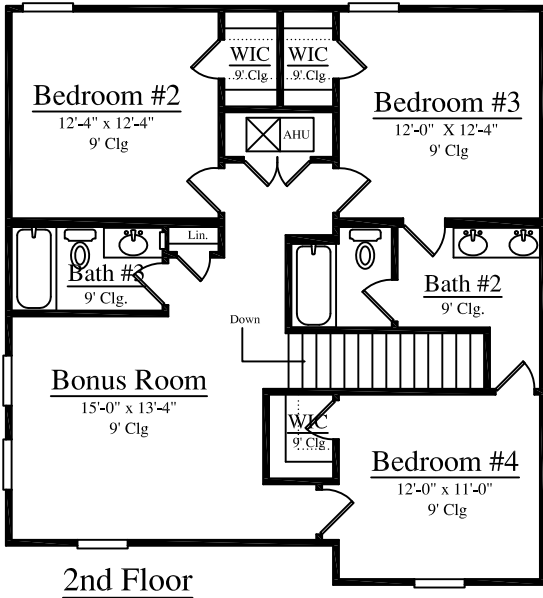

Plan 2858

Width: 48'-8" Depth: 68'-0"

4 Bedroom-3.5 Bath

2858 Square Feet

A

B

C

D

Plan 2858

4 Bedroom-3.5 Bath

Width: 48'-8" Depth: 68'-0"

2858 Square Feet

Optional 5th Bedroom
ILO Bonus Room