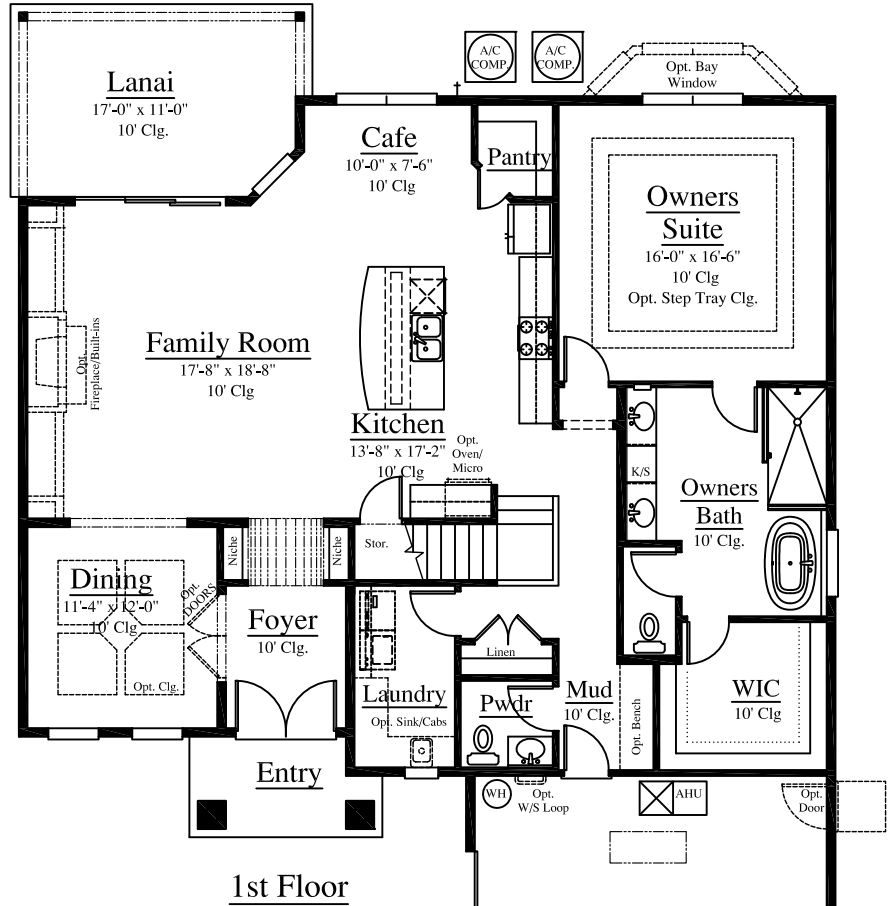

Plan 2858

Width: 48'-8" Depth: 68'-0"

4 Bedroom-3.5 Bath

2858 Square Feet

A

B

C

D

Plan 2858

4 Bedroom-3.5 Bath

Width: 48'-8" Depth: 68'-0"

2858 Square Feet

Optional 5th Bedroom
ILO Bonus Room