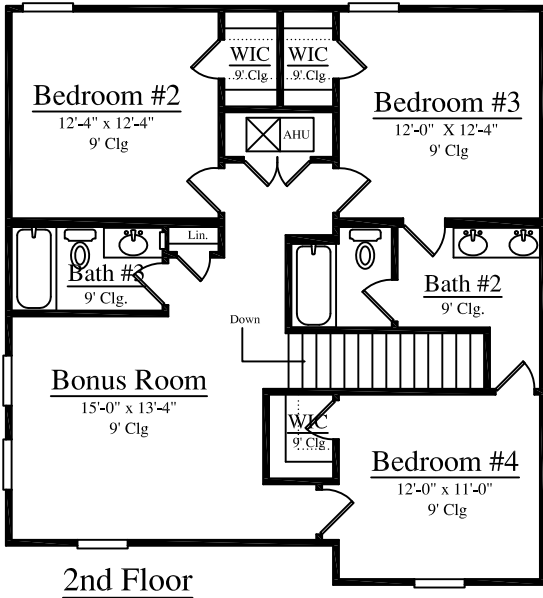

Plan 2858

4 Bedroom-3.5 Bath

Width: 48'-8" Depth: 68'-0"

2858 Square Feet

A-Lap

B-Lap

C-Lap

Plan 2858

4 Bedroom-3.5 Bath

Width: 48'-8" Depth: 68'-0"

2858 Square Feet

Optional 5th Bedroom
ILO Bonus Room