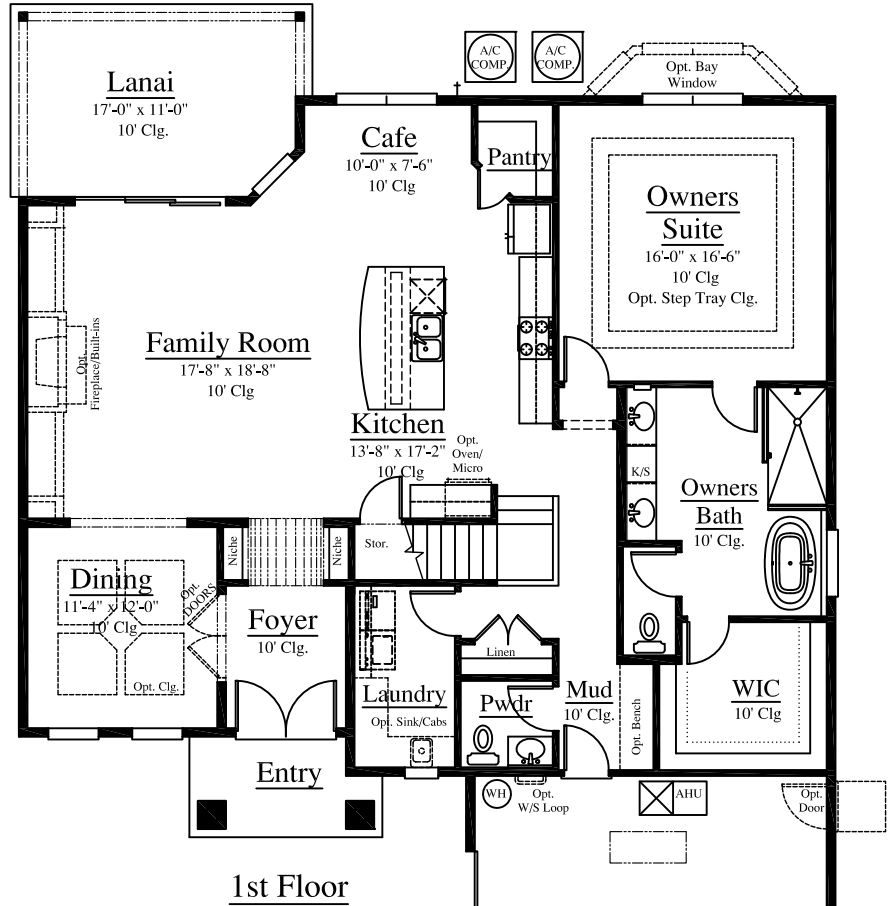

Plan 2858

4 Bedroom-3.5 Bath

Width: 48'-8" Depth: 68'-0"

2858 Square Feet

A-Lap

B-Lap

C-Lap

Plan 2858

4 Bedroom-3.5 Bath

Width: 48'-8" Depth: 68'-0"

2858 Square Feet

Optional 5th Bedroom
ILO Bonus Room