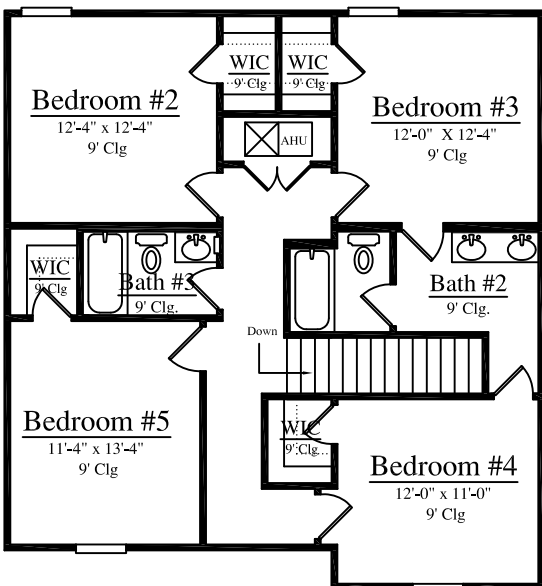

Plan 2858

4 Bedroom-3.5 Bath

Width: 48'-8" Depth: 68'-0"

2858 Square Feet

A-Lap

B-Lap

C-Lap

Plan 2858

4 Bedroom-3.5 Bath

Width: 48'-8" Depth: 68'-0"

2858 Square Feet

Optional 5th Bedroom
ILO Bonus Room