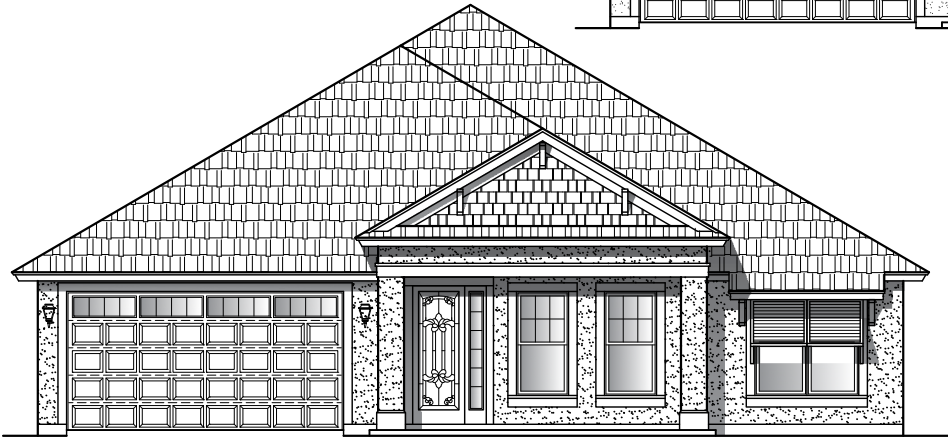

Plan 2264

3/4 Bedroom-2/3 Bath

Width: 50'-0" Depth: 62' 0"

2264 Square Feet

A

B

C

D

Plan 2264

3/4 Bedroom-2/3 Bath

Width: 50'-0" Depth: 62' 0"

2264 Square Feet