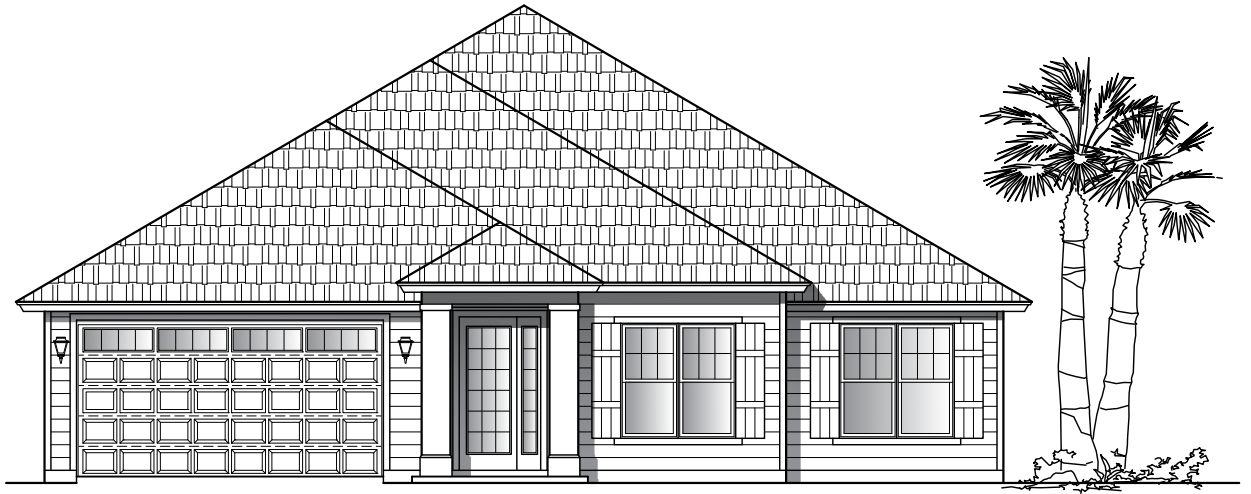

Plan 2264

Width: 50'-0" Depth: 62' 0"

3/4 Bedroom-2/3 Bath

2264 Square Feet

A-Lap

B-Lap

C-Lap

Plan 2264

3/4 Bedroom-2/3 Bath

Width: 50'-0" Depth: 62' 0"

2264 Square Feet