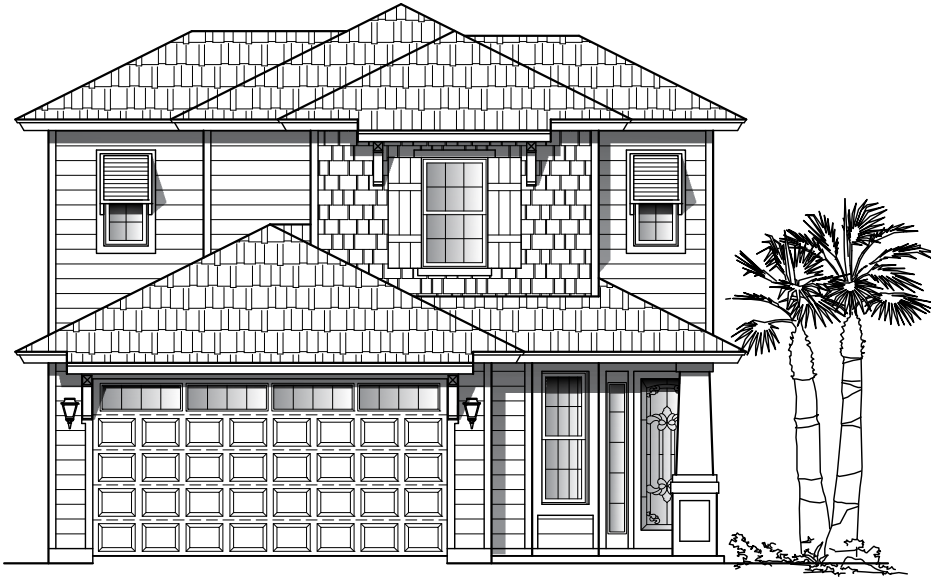

Plan 2245

Width: 30'-0" Depth: 84'-0"

3/4/5 Bedroom - 3 Bath

2245 Square Feet

A-Lap

B-Lap

C-Lap

Plan 2245

Width: 30'-0" Depth: 84'-0"

3/4/5 Bedroom - 3 Bath

2245 Square Feet