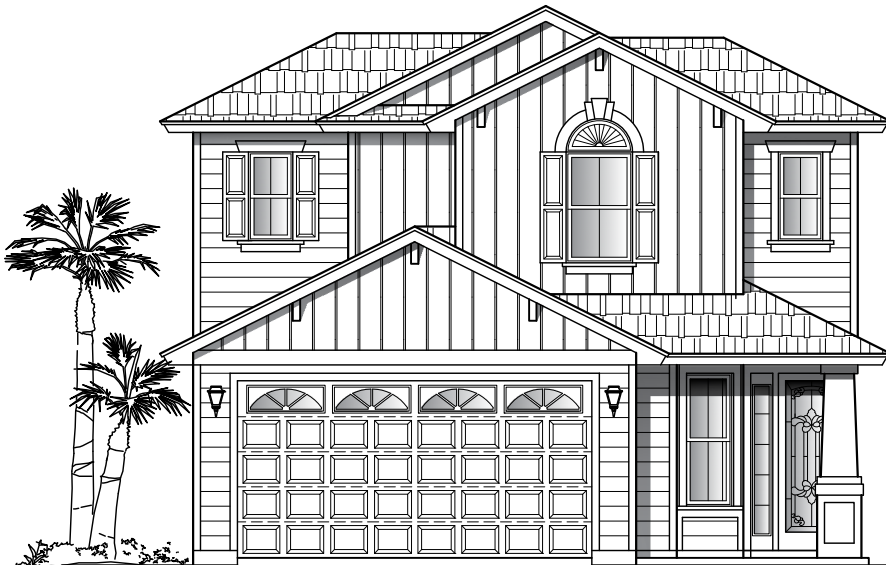

Plan 2245

Width: 30'-0" Depth: 84'-0"

3/4/5 Bedroom - 3 Bath

2245 Square Feet

A-Lap

B-Lap

C-Lap

Plan 2245

Width: 30'-0" Depth: 84'-0"

3/4/5 Bedroom - 3 Bath

2245 Square Feet