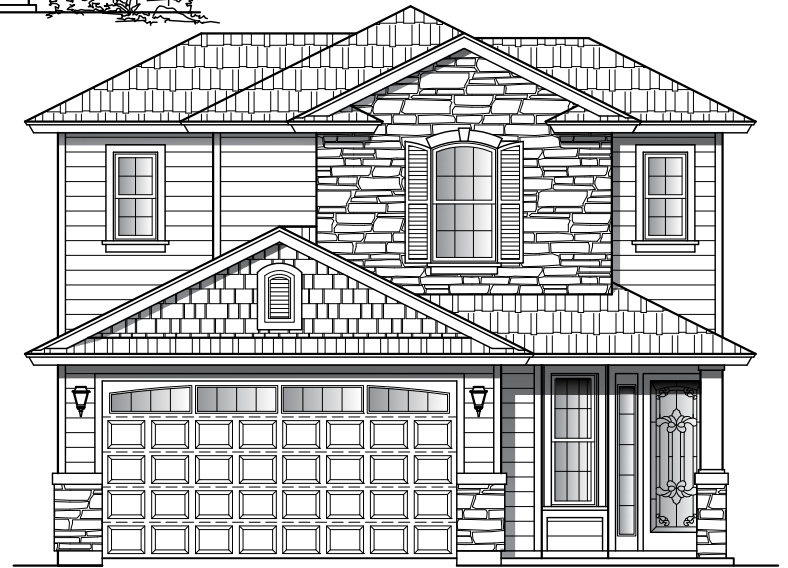

Plan 2245

Width: 30'-0" Depth: 84'-0"

3/4/5 Bedroom - 3 Bath

2245 Square Feet

A-Lap

B-Lap

C-Lap

Plan 2245

Width: 30'-0" Depth: 84'-0"

3/4/5 Bedroom - 3 Bath

2245 Square Feet