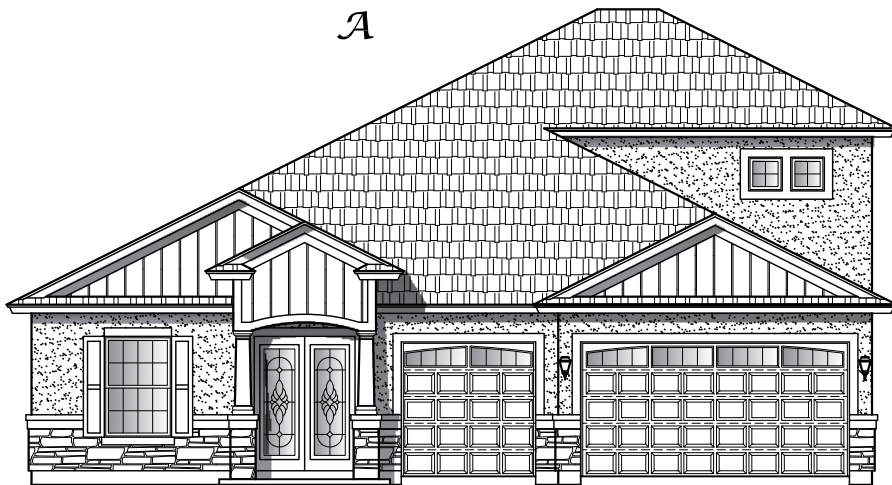

Plan 3153

Width: 50'-0" Depth: 69' 0"

5 Bedroom - 4 Bath

3153 Square Feet

A

B

C

D

Plan 3153

Width: 50'-0" Depth: 69' 0"

5 Bedroom - 4 Bath

3153 Square Feet