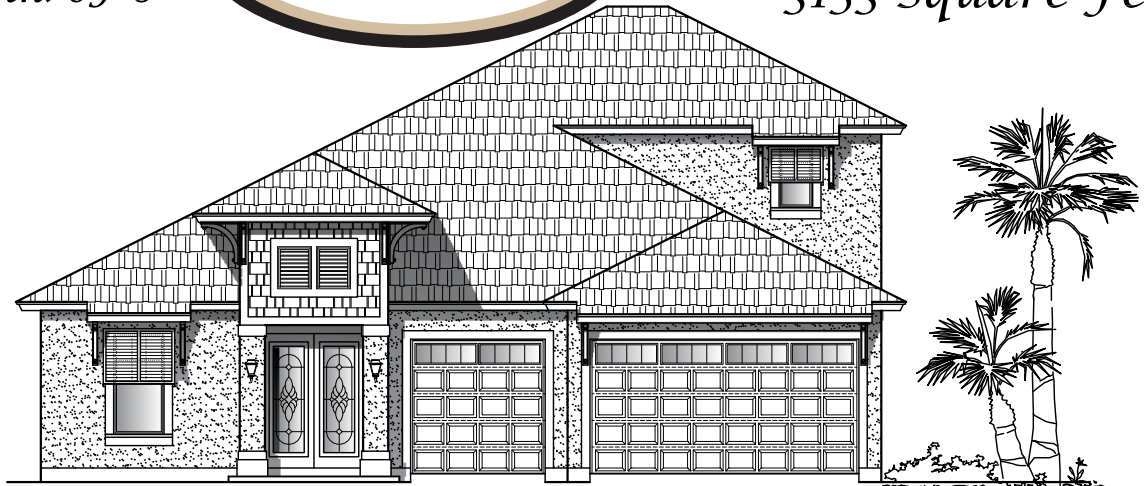

Plan 3153

Width: 50'-0" Depth: 69' 0"

5 Bedroom - 4 Bath

3153 Square Feet

A

B

C

D

Plan 3153

Width: 50'-0" Depth: 69' 0"

5 Bedroom - 4 Bath

3153 Square Feet