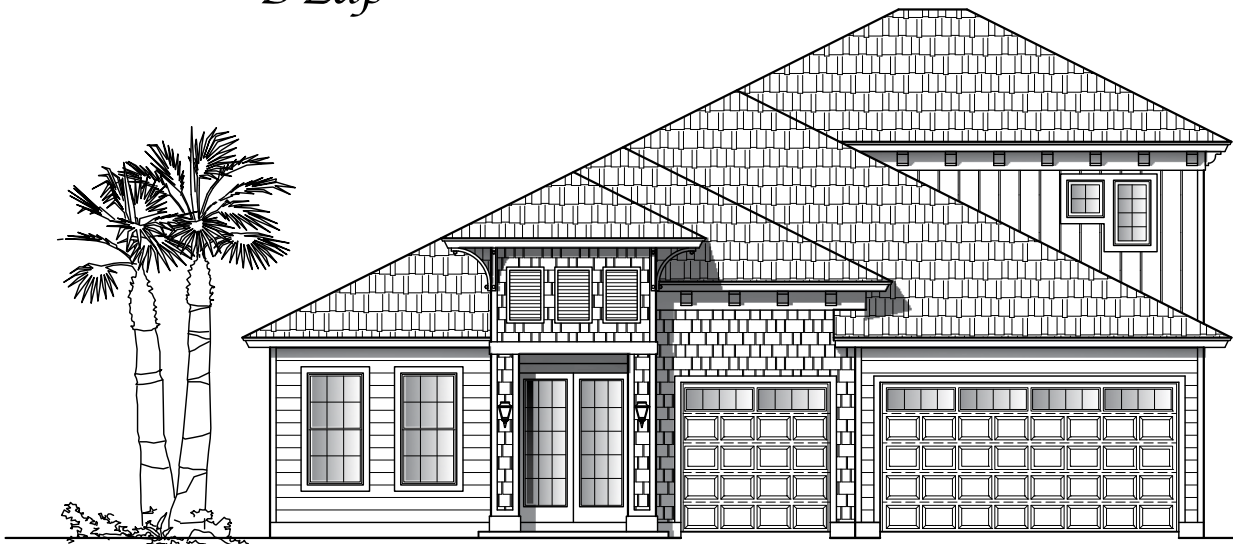

Plan 3153

Width: 50'-0" Depth: 69' 0"

5 Bedroom - 4 Bath

3153 Square Feet

A-Lap

B-Lap

C-Lap