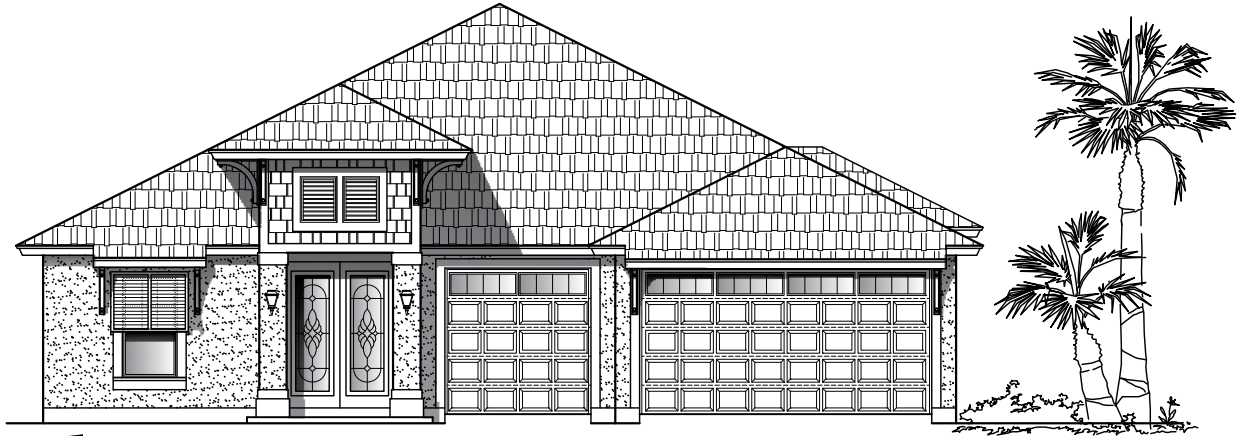

Plan 2484

Width: 50'-0" Depth: 69' 0"

4 Bedroom - 3 Bath

2484 Square Feet

A

B

C

D