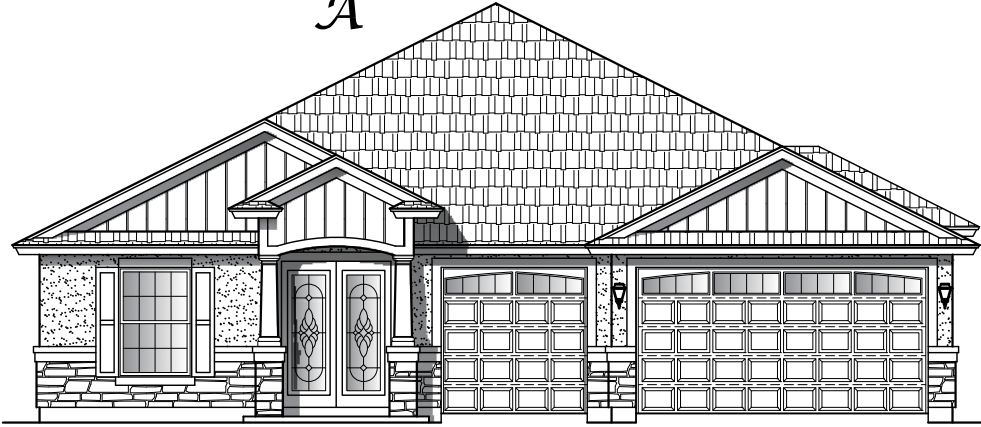

Plan 2484

Width: 50'-0" Depth: 69' 0"

4 Bedroom - 3 Bath

2484 Square Feet

A

B

C

D