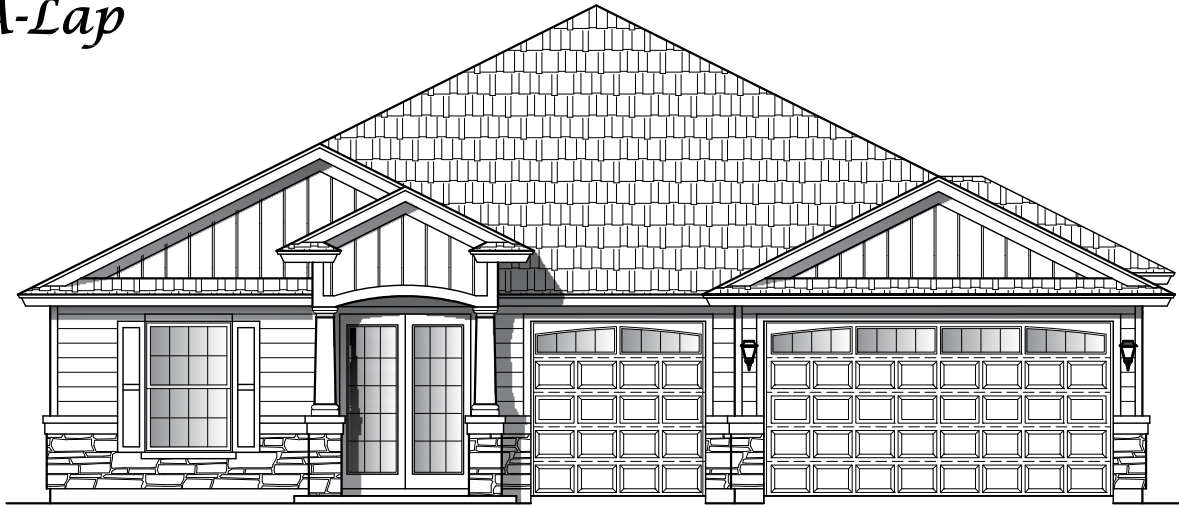

# Plan 2484

Width: 50'-0" Depth: 69' 0"

4 Bedroom - 3 Bath

2484 Square Feet

*A-Lap*

*B-Lap*

*C-Lap*

# Plan 2484

Width: 50'-0" Depth: 69' 0"

4 Bedroom - 3 Bath

2484 Square Feet