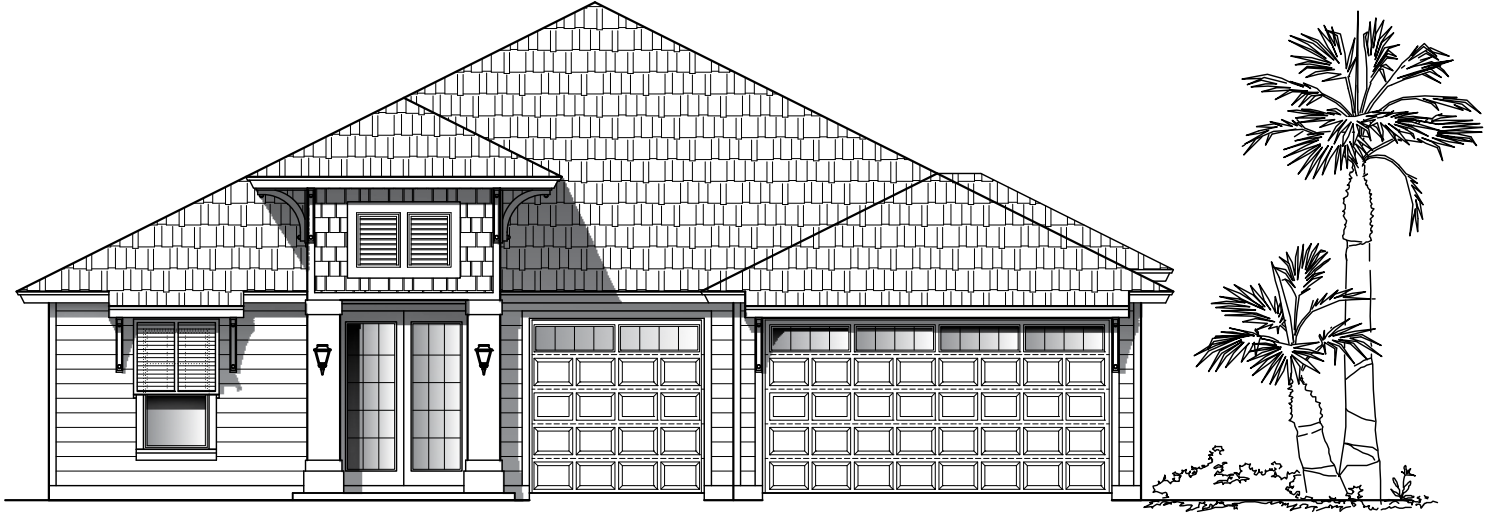

# Plan 2484

Width: 50'-0" Depth: 69' 0"

4 Bedroom - 3 Bath

2484 Square Feet

*A-Lap*

*B-Lap*

*C-Lap*

# Plan 2484

Width: 50'-0" Depth: 69' 0"

4 Bedroom - 3 Bath

2484 Square Feet