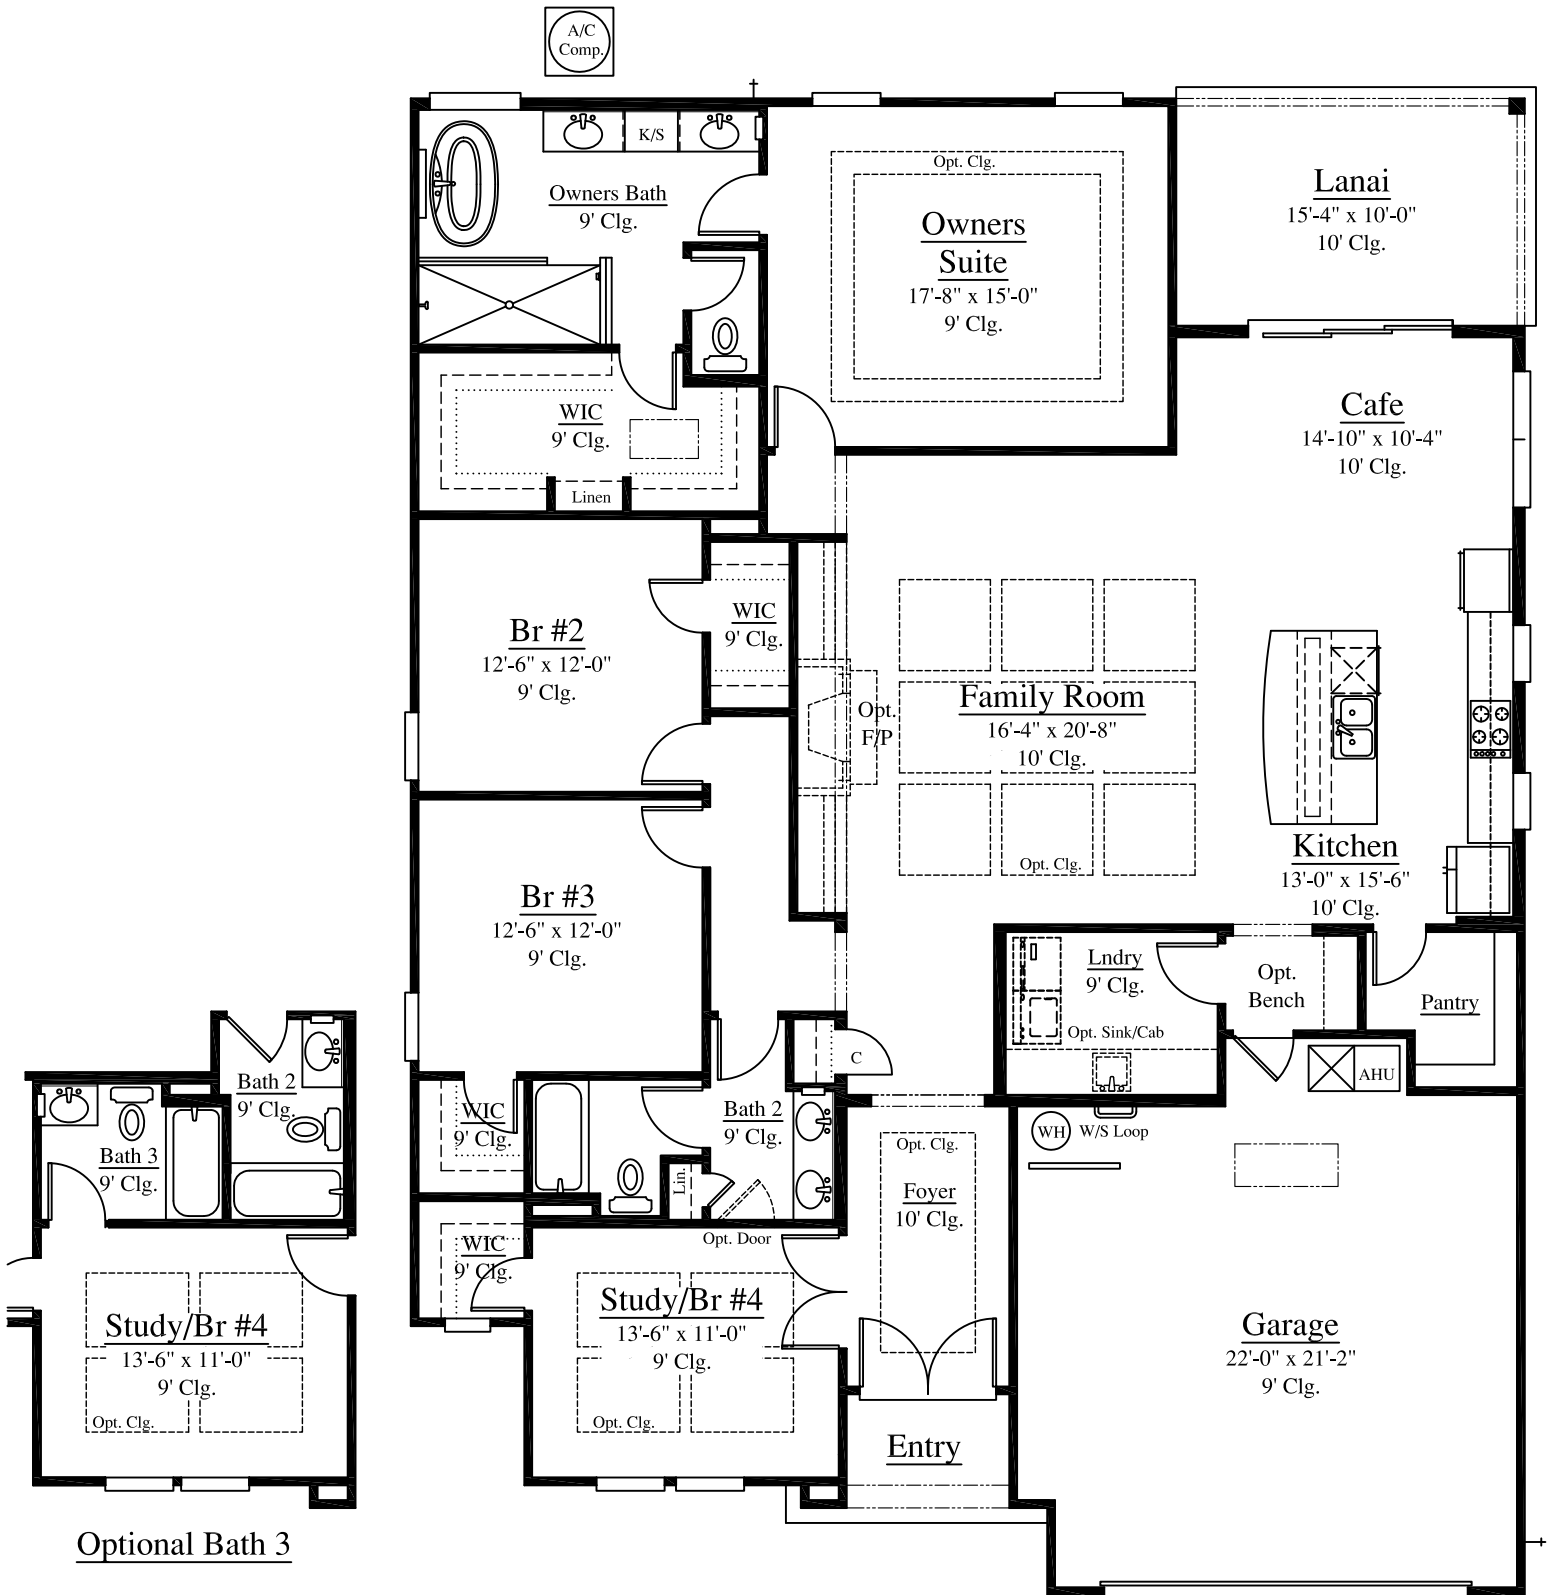

Plan 2373

3/4 Bedroom-2/3 Bath

Width: 49'-0" Depth: 66'-0"

2373 Square Feet

A

B

C

D

Plan 2373

3/4 Bedroom-2/3 Bath

Width: 49'-0" Depth: 66'-0"

2373 Square Feet

Optional Bath 3