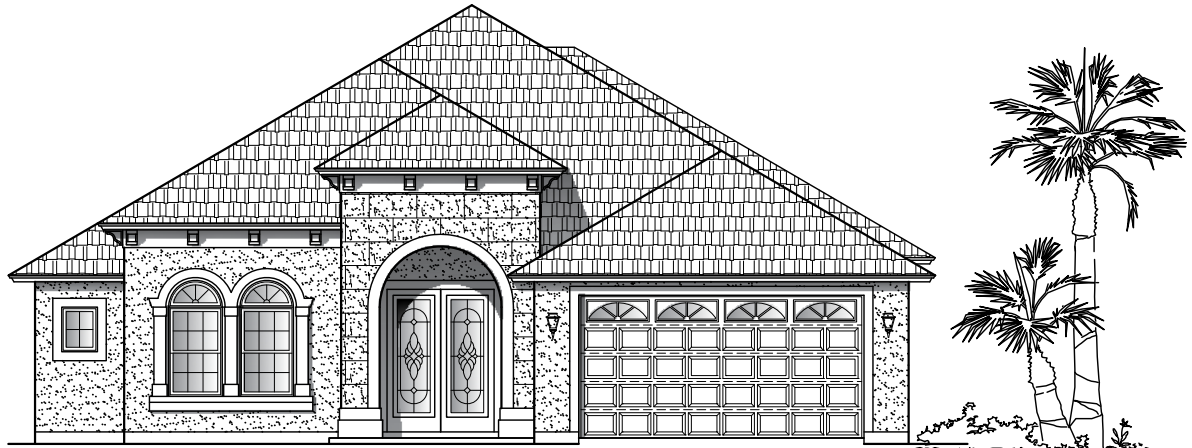

Plan 2373

3/4 Bedroom-2/3 Bath

Width: 49'-0" Depth: 66'-0"

2373 Square Feet

A

B

C

D