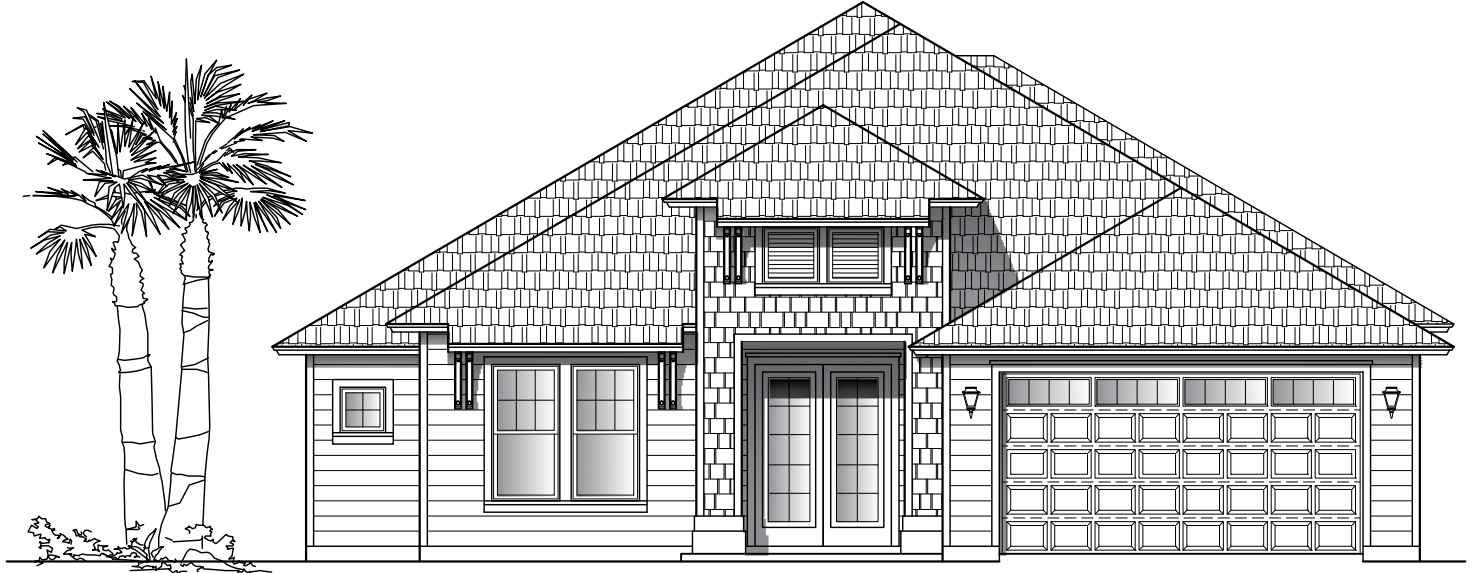

Plan 2373

3/4 Bedroom-2/3 Bath

Width: 49'-0" Depth: 66'-0"

2373 Square Feet

A-Lap

B-Lap

C-Lap

Plan 2373

3/4 Bedroom-2/3 Bath

Width: 49'-0" Depth: 66'-0"

2373 Square Feet