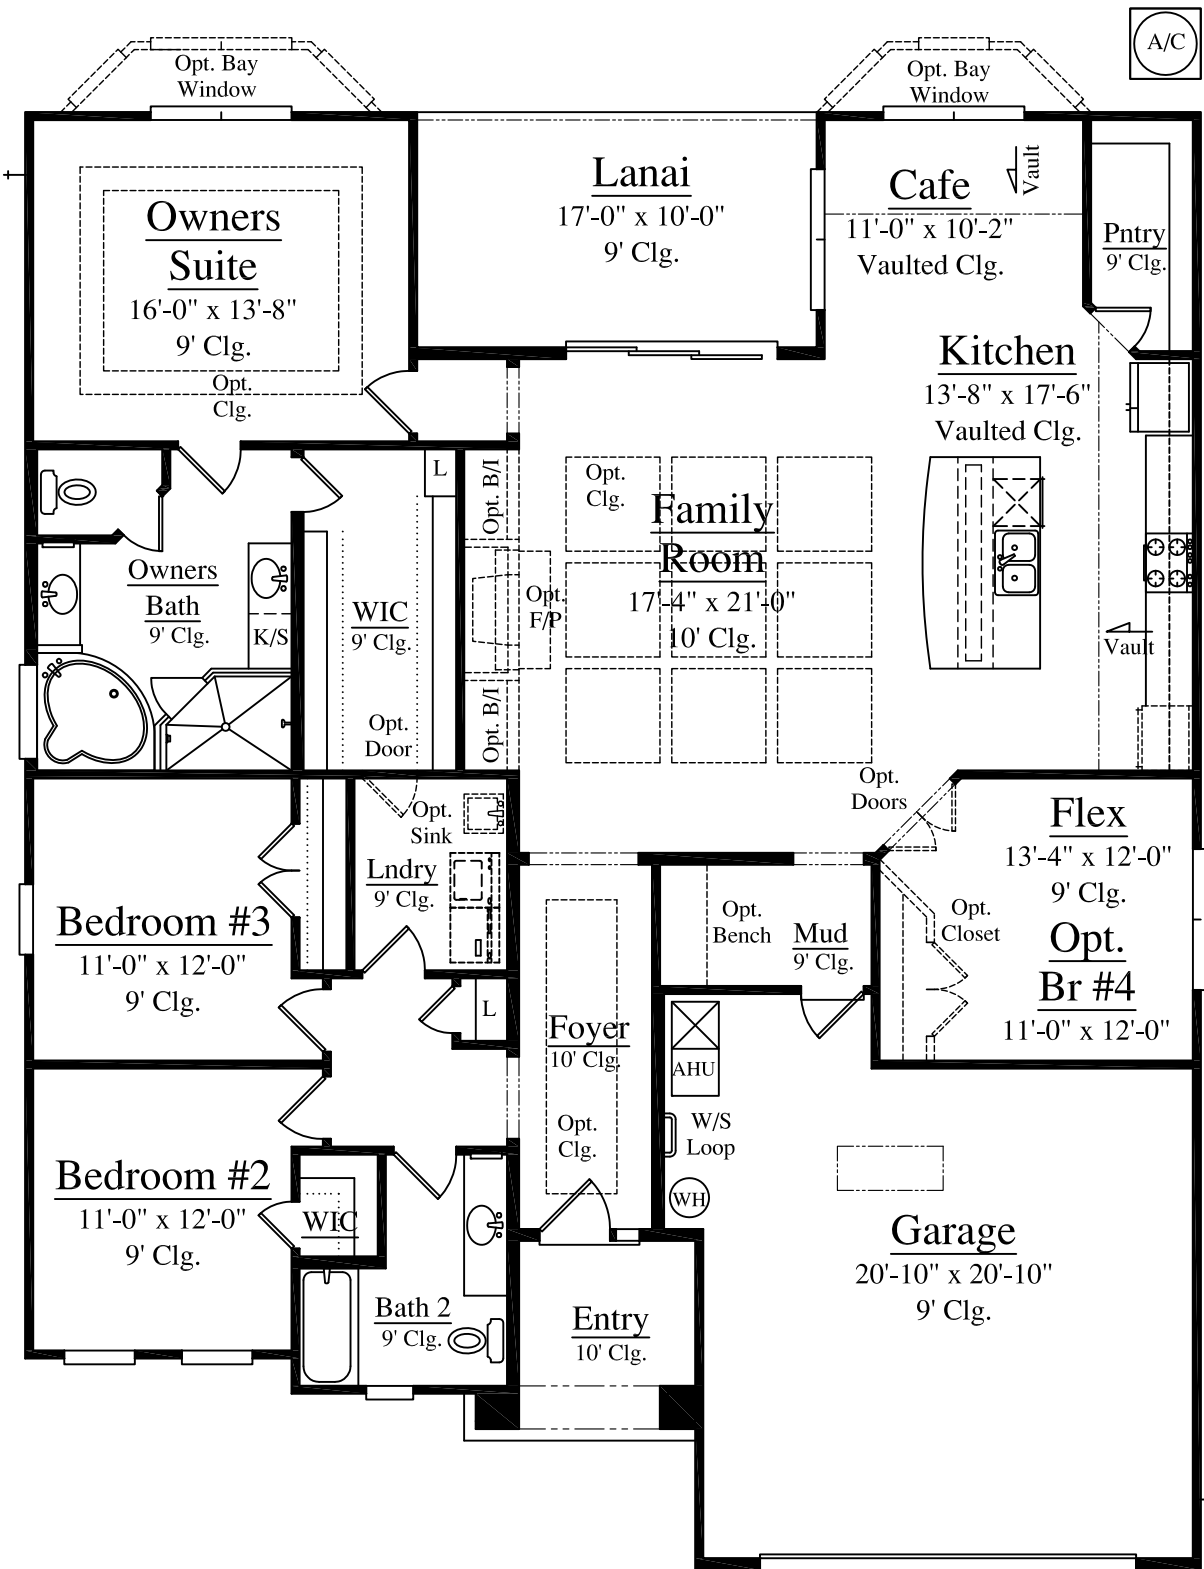

# Plan 2154

Width: 50'-0" Depth: 62' 0"

3 Bedroom - 2 Bath

2154 Square Feet

# Plan 2154

Width: 50'-0" Depth: 62'-0"

3 Bedroom - 2 Bath

2154 Square Feet

## Powder Bath ILO Mud Room

## Full Bath ILO Mud Room Adds 28 Square Feet