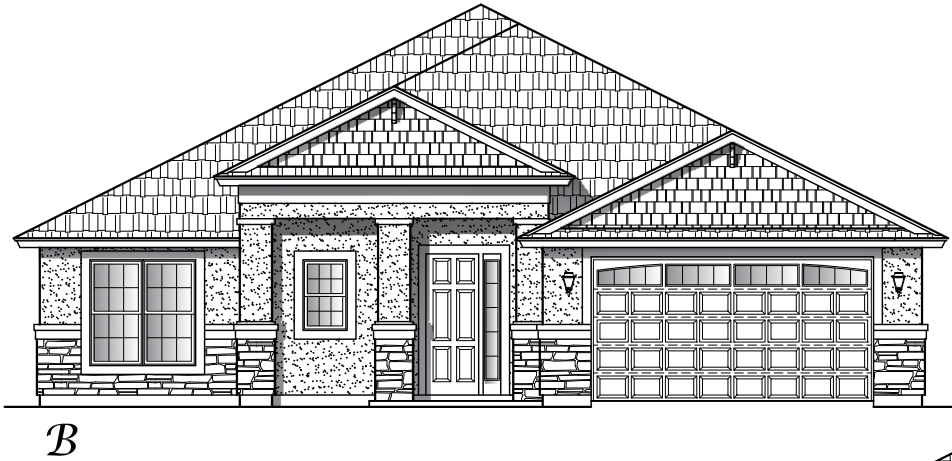

# Plan 2154

Width: 50'-0" Depth: 62' 0"

3 Bedroom - 2 Bath

2154 Square Feet

# Plan 2154

Width: 50'-0" Depth: 62'-0"

3 Bedroom - 2 Bath

2154 Square Feet