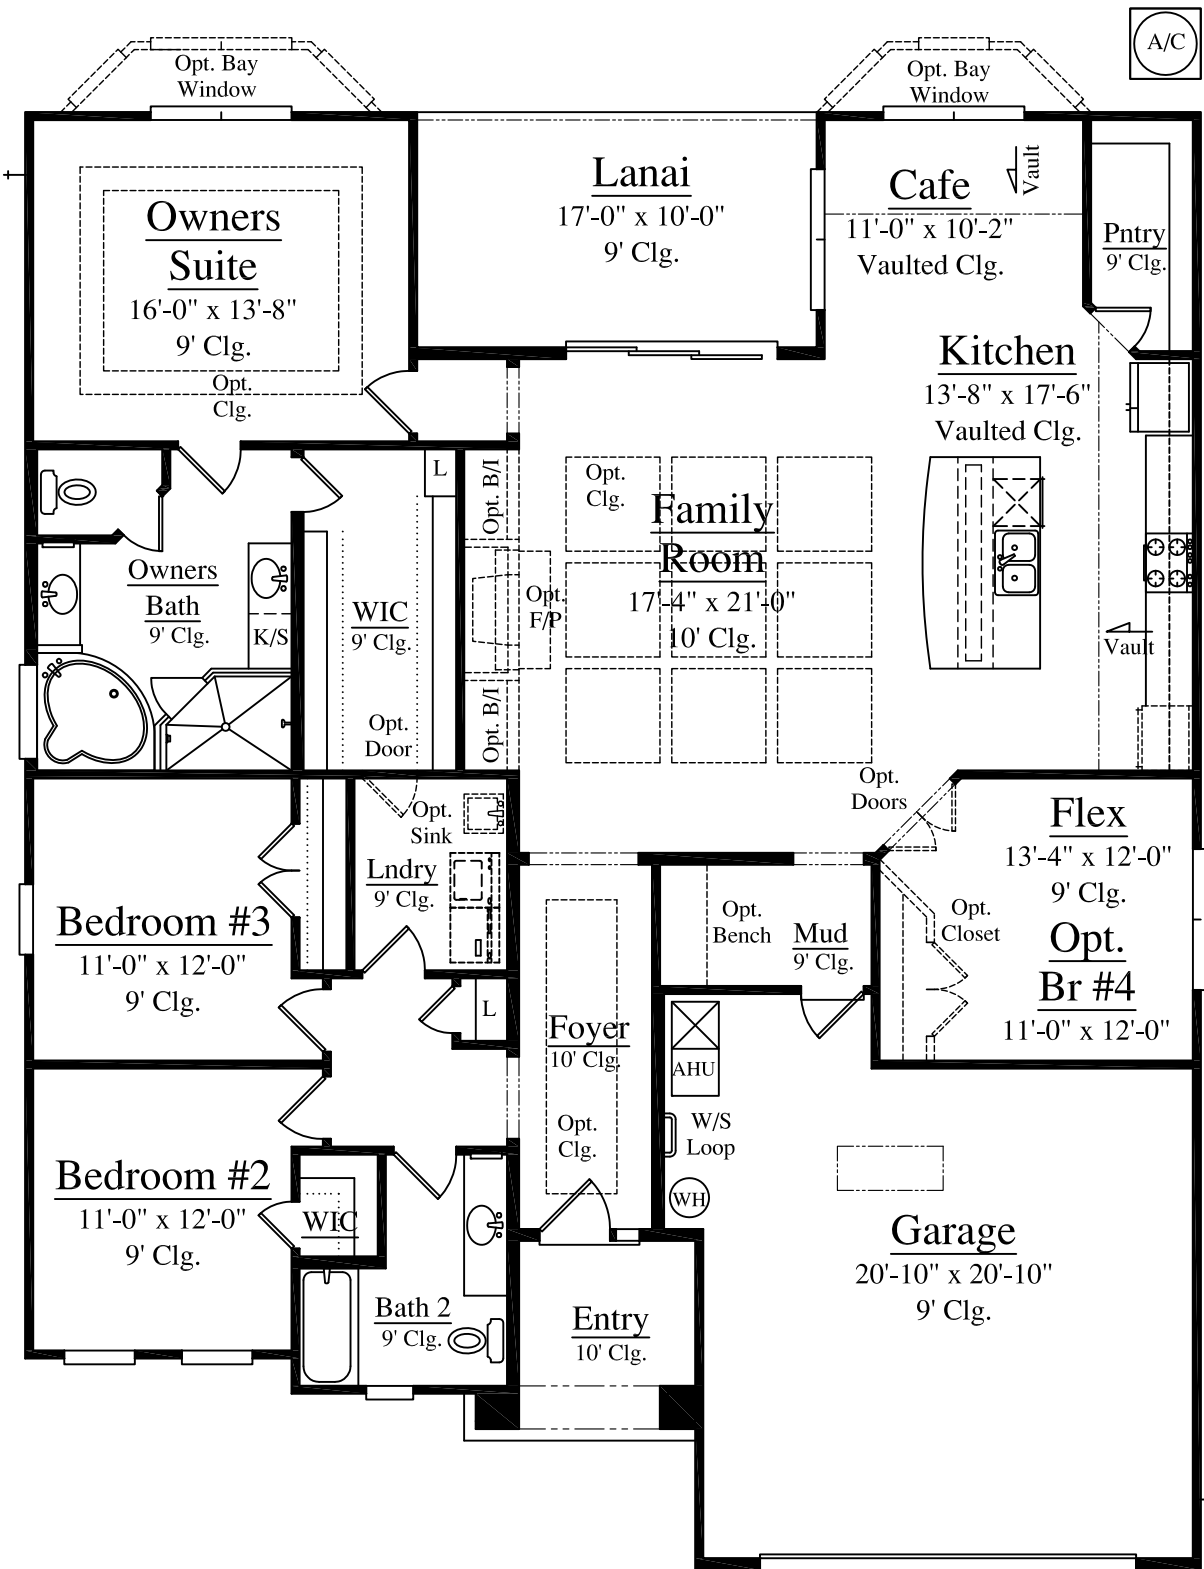

# Plan 2154

Width: 50'-0" Depth: 62' 0"

3 Bedroom - 2 Bath

2154 Square Feet

*A-Lap*

*B-Lap*

*C-Lap*

# Plan 2154

Width: 50'-0" Depth: 62'-0"

3 Bedroom - 2 Bath

2154 Square Feet

Opt. Oven/Micro

## Powder Bath ILO Mud Room

## Full Bath ILO Mud Room

Adds 28 Square Feet