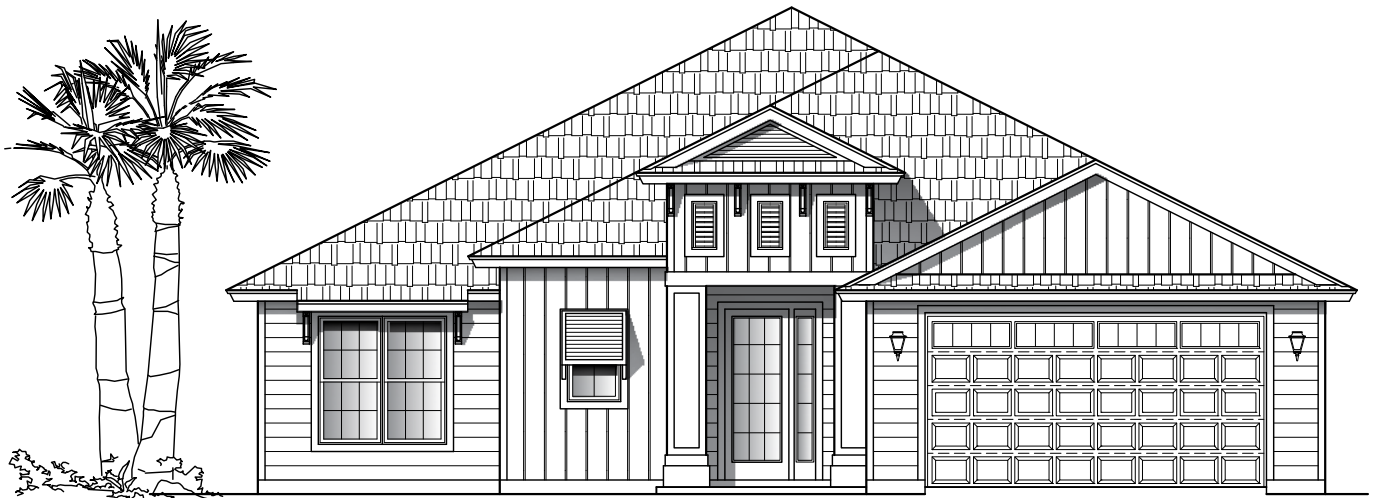

# Plan 2154

Width: 50'-0" Depth: 62' 0"

3 Bedroom - 2 Bath

2154 Square Feet

*A-Lap*

*B-Lap*

*C-Lap*

# Plan 2154

Width: 50'-0" Depth: 62'-0"

3 Bedroom - 2 Bath

2154 Square Feet

Opt. Oven/Micro