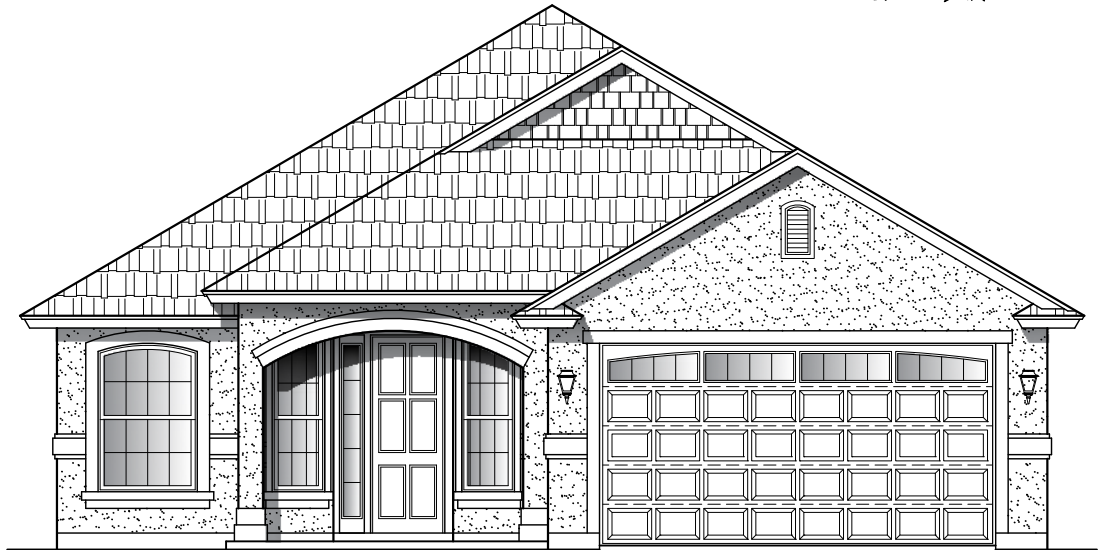

# Plan 2093

Width: 40'-0" Depth: 72' 0"

3/4 Bedroom - 2 Bath

2093 Square Feet

A

B

C

# Plan 2093

3/4 Bedroom - 2 Bath

Width: 40'-0" Depth: 72' 0"

2093 Square Feet