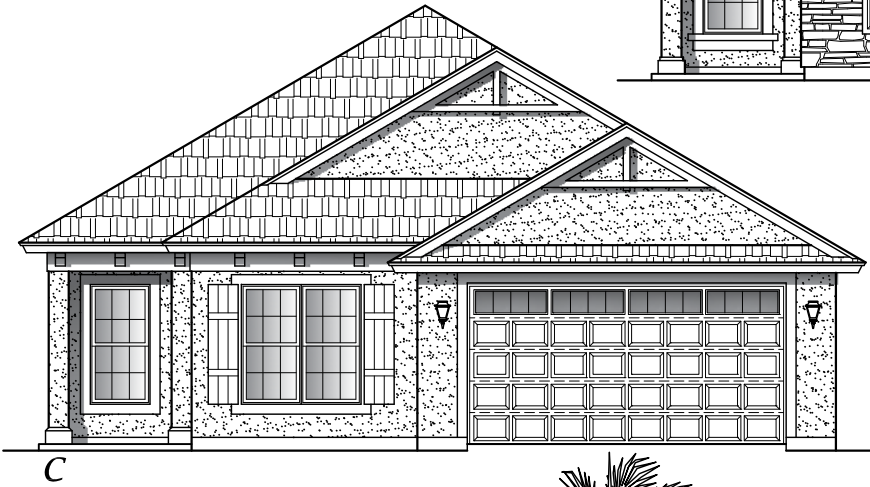

Plan 1979

4 Bedroom-2 Bath

Width: 39'-6" Depth: 74'-0"

Draft 12.04.19

1979 Square Feet

Plan 1979

4 Bedroom-2 Bath

Width: 39'-6" Depth: 74'-0"

1979 Square Feet