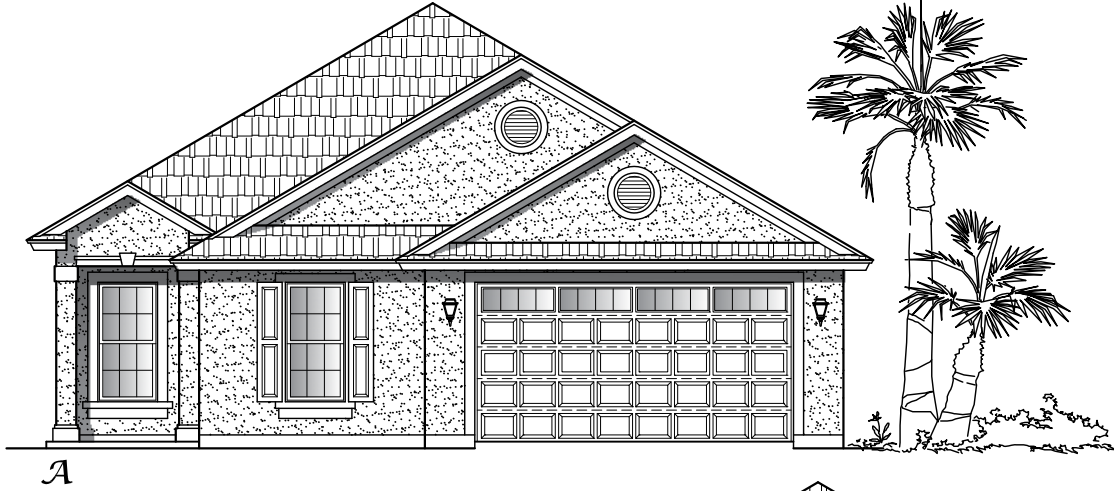

Plan 1979

4 Bedroom-2 Bath

Width: 39'-6" Depth: 74'-0"

Draft 12.04.19

1979 Square Feet

Plan 1979

4 Bedroom-2 Bath

Width: 39'-6" Depth: 74'-0"

1979 Square Feet