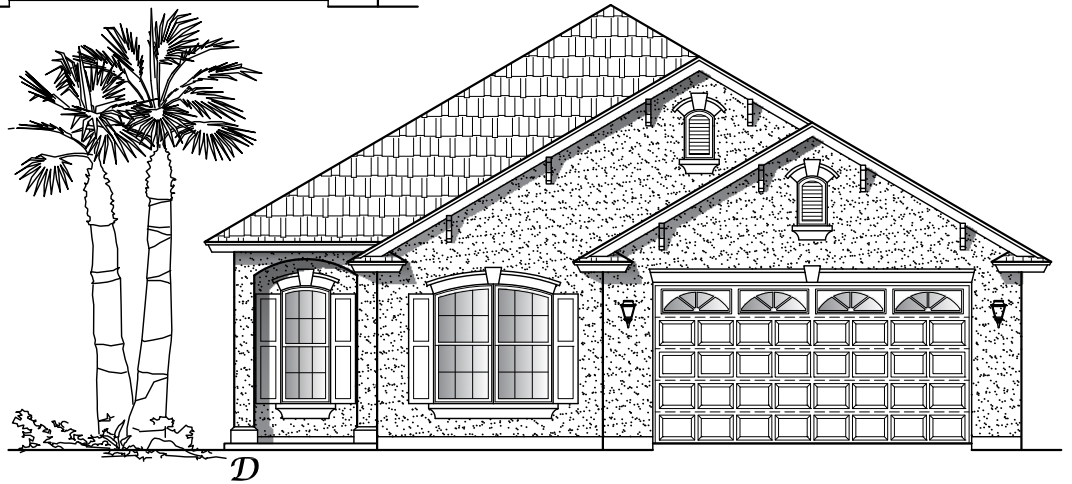

Plan 1979

4 Bedroom-2 Bath

Width: 39'-6" Depth: 74'-0"

Draft 12.04.19

1979 Square Feet

Plan 1979

4 Bedroom-2 Bath

Width: 39'-6" Depth: 74'-0"

1979 Square Feet