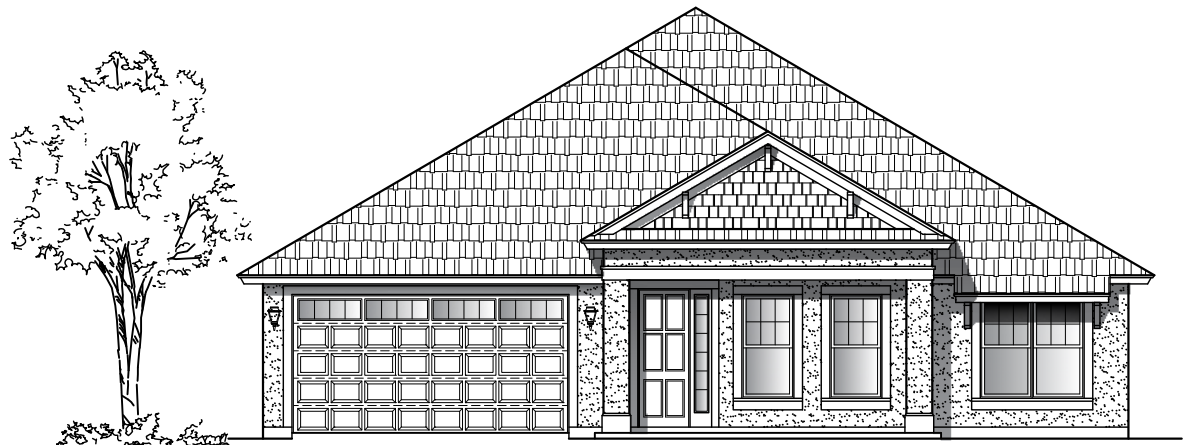

# Plan 2264

3/4 Bedroom-2/3 Bath

Width: 50'-0" Depth: 62' 0"

2264 Square Feet

A

B

C

D

# Plan 2264

3/4 Bedroom-2/3 Bath

Width: 50'-0" Depth: 62' 0"

2264 Square Feet