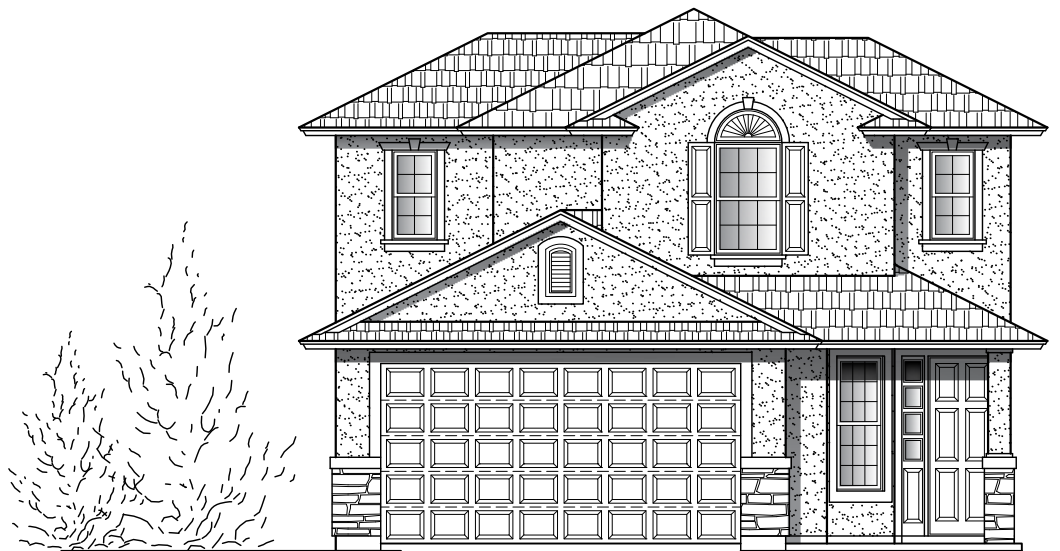

Plan 2245

Width: 30'-0" Depth: 84'-0"

3/4/5 Bedroom - 3 Bath

2245 Square Feet

A

B

C

Plan 2245

Width: 30'-0" Depth: 84'-0"

3/4/5 Bedroom - 3 Bath

2245 Square Feet