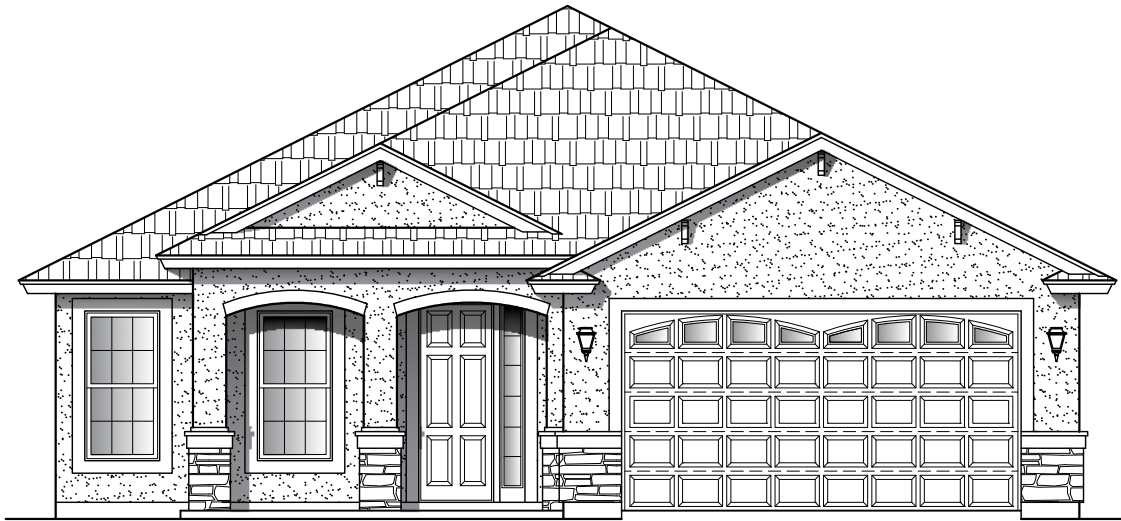

# Plan 1593

Width: 41'-0" Depth: 69'-0"

3 Bedroom - 2 Bath

1593 Square Feet

A

B

C

# Plan 1593

3 Bedroom - 2 Bath

Width: 41'-0" Depth: 69'-0"

1593 Square Feet