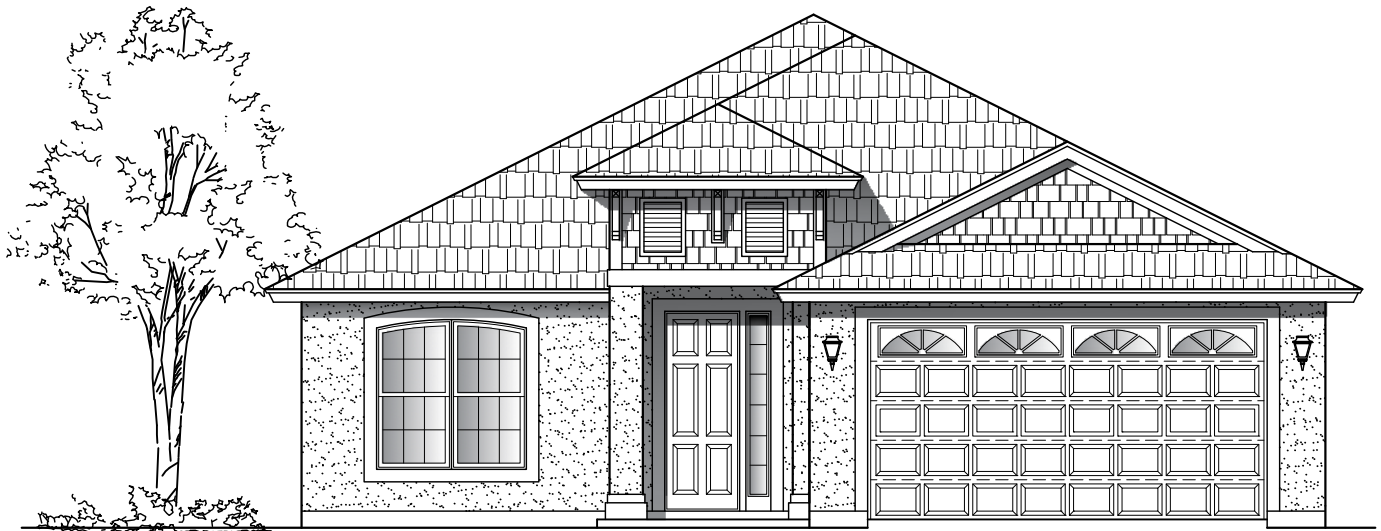

# Plan 1593

Width: 41'-0" Depth: 69'-0"

3 Bedroom - 2 Bath

1593 Square Feet

A

B

C

# Plan 1593

3 Bedroom - 2 Bath

Width: 41'-0" Depth: 69'-0"

1593 Square Feet