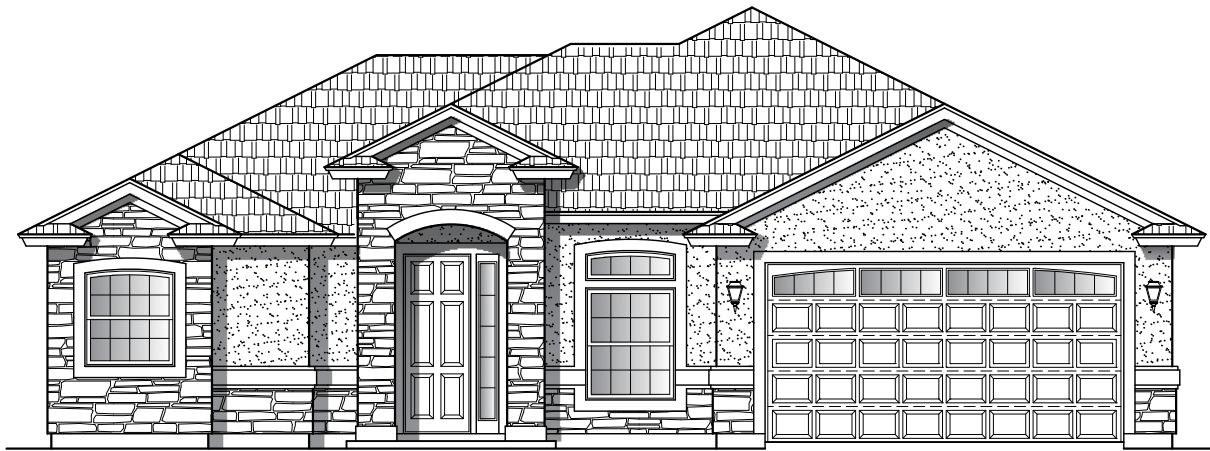

Plan 2096

4 Bedroom - 3 Bath

Width: 50'-0" Depth: 68'-0"

2096 Square Feet

A

B

C

Plan 2096

4 Bedroom - 3 Bath

Width: 50'-0" Depth: 68'-0"

2096 Square Feet