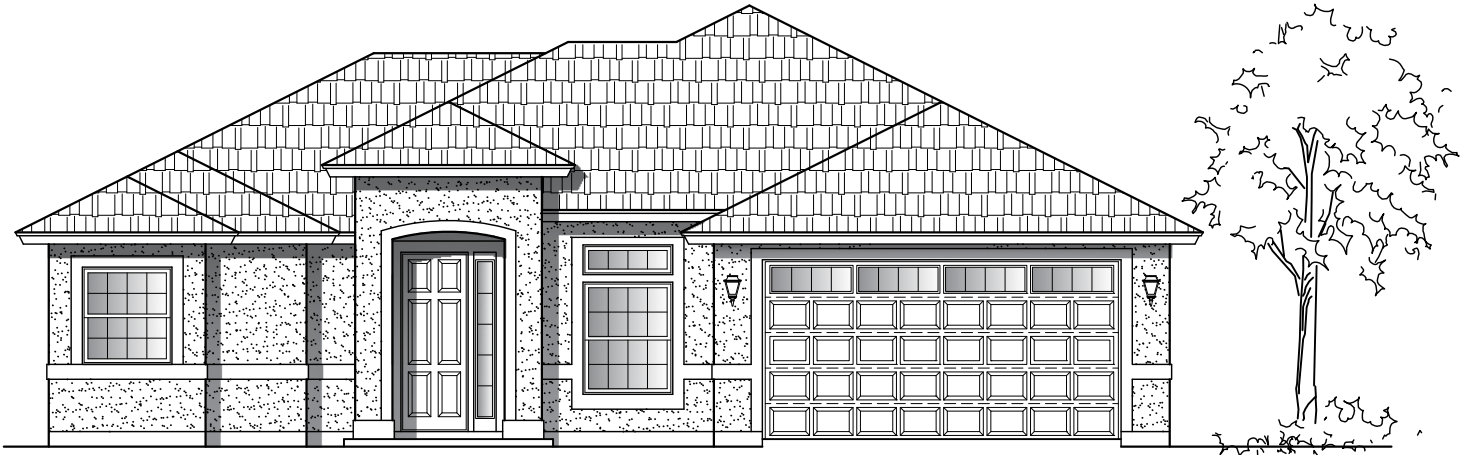

Plan 2096

4 Bedroom - 3 Bath

Width: 50'-0" Depth: 68'-0"

2096 Square Feet

A

B

C

Plan 2096

4 Bedroom - 3 Bath

Width: 50'-0" Depth: 68'-0"

2096 Square Feet