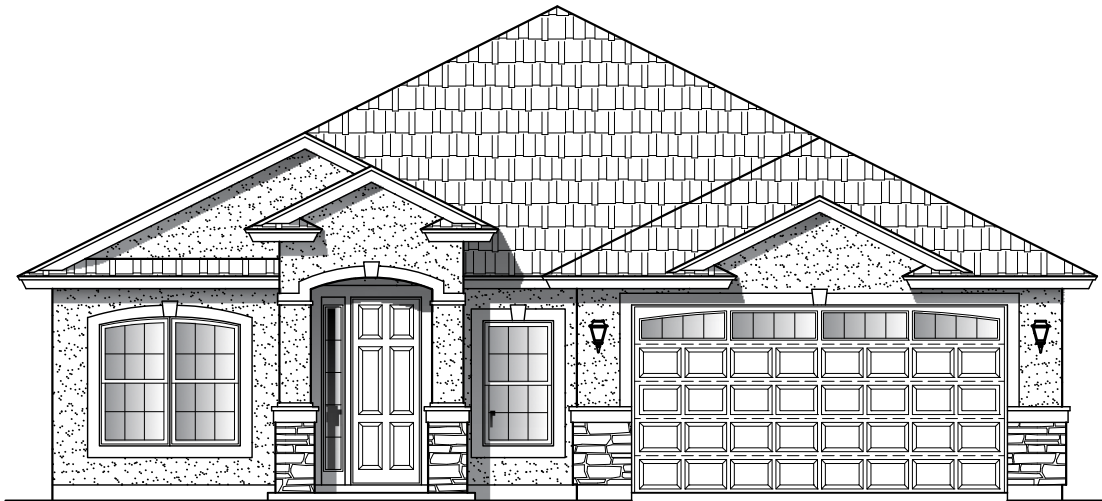

Plan 1730

Width: 43'-0" Depth: 68'-0"

3 Bedroom - 2 Bath

1730 Square Feet

A

B

C

Plan 1730

3 Bedroom - 2 Bath

Width: 43'-0" Depth: 68'-0"

1730 Square Feet