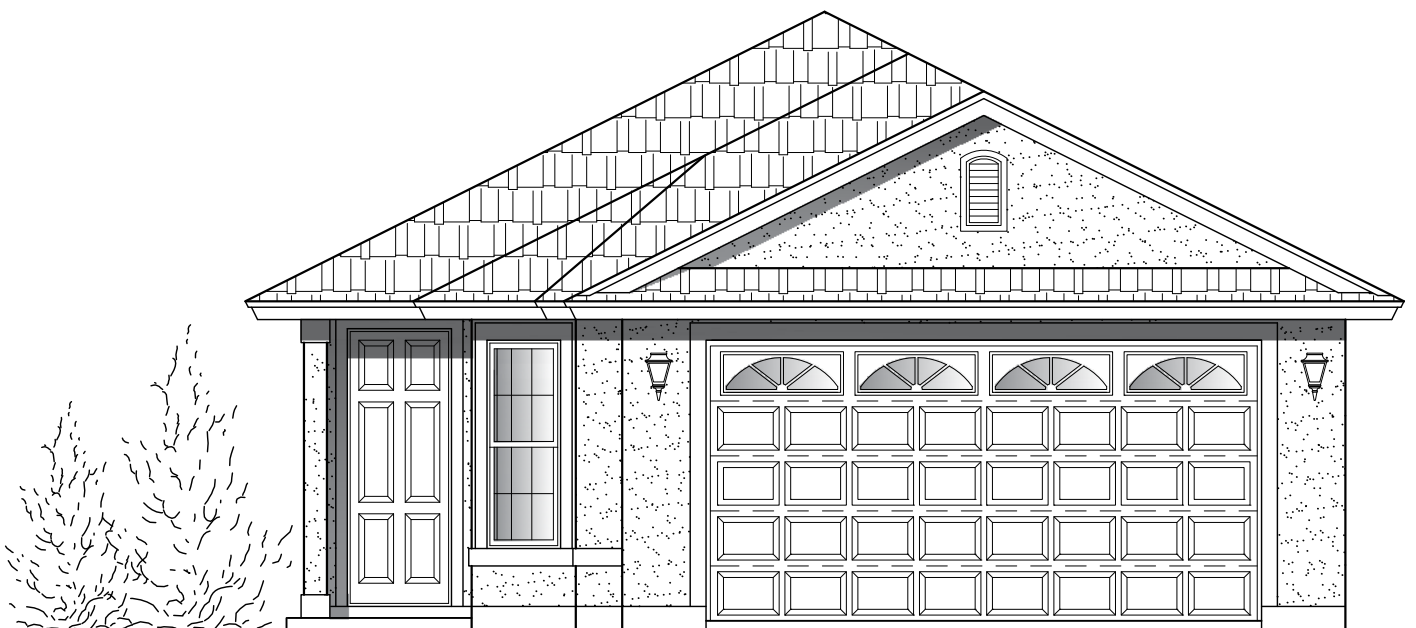

Plan 1291

Width: 30'-0" Depth: 71'-0"

3 Bedroom - 2 Bath

1291 Square Feet

A

B

Plan 1291

Width: 30'-0" Depth: 71'-0"

3 Bedroom - 2 Bath

1291 Square Feet