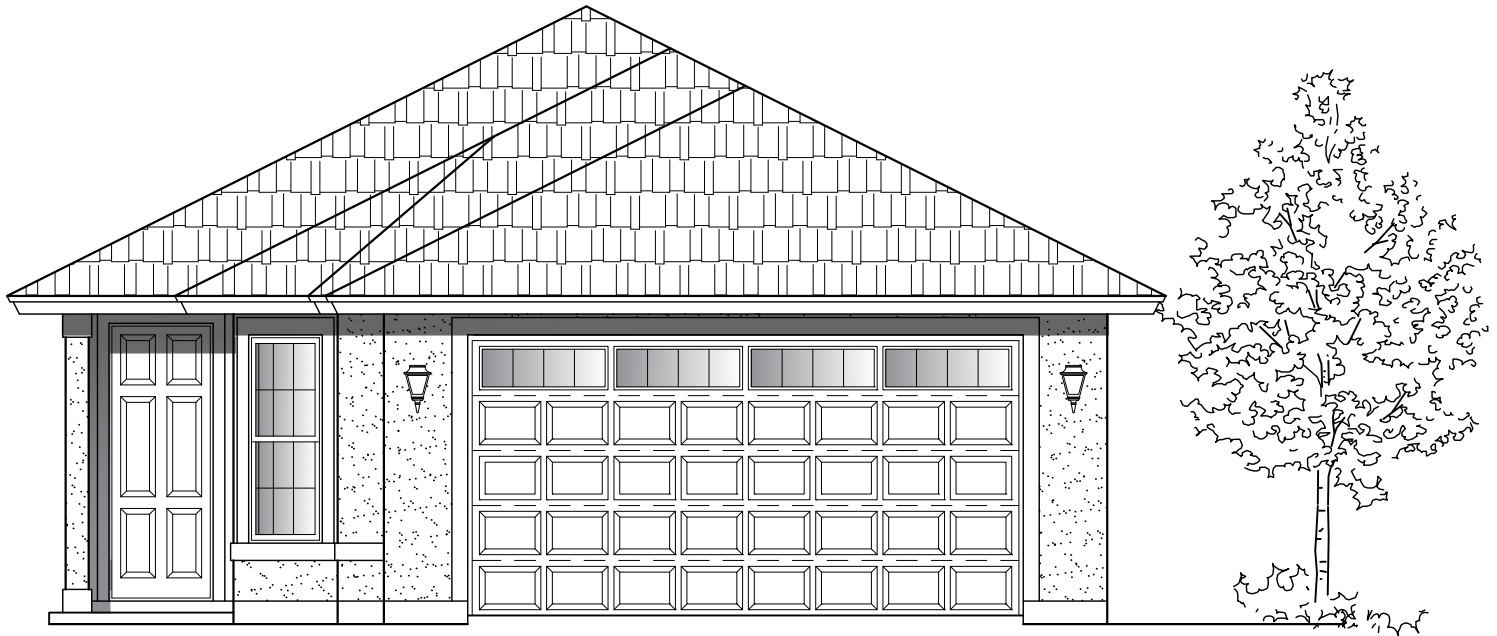

Plan 1291

Width: 30'-0" Depth: 71'-0"

3 Bedroom - 2 Bath

1291 Square Feet

A

B

Plan 1291

Width: 30'-0" Depth: 71'-0"

3 Bedroom - 2 Bath

1291 Square Feet