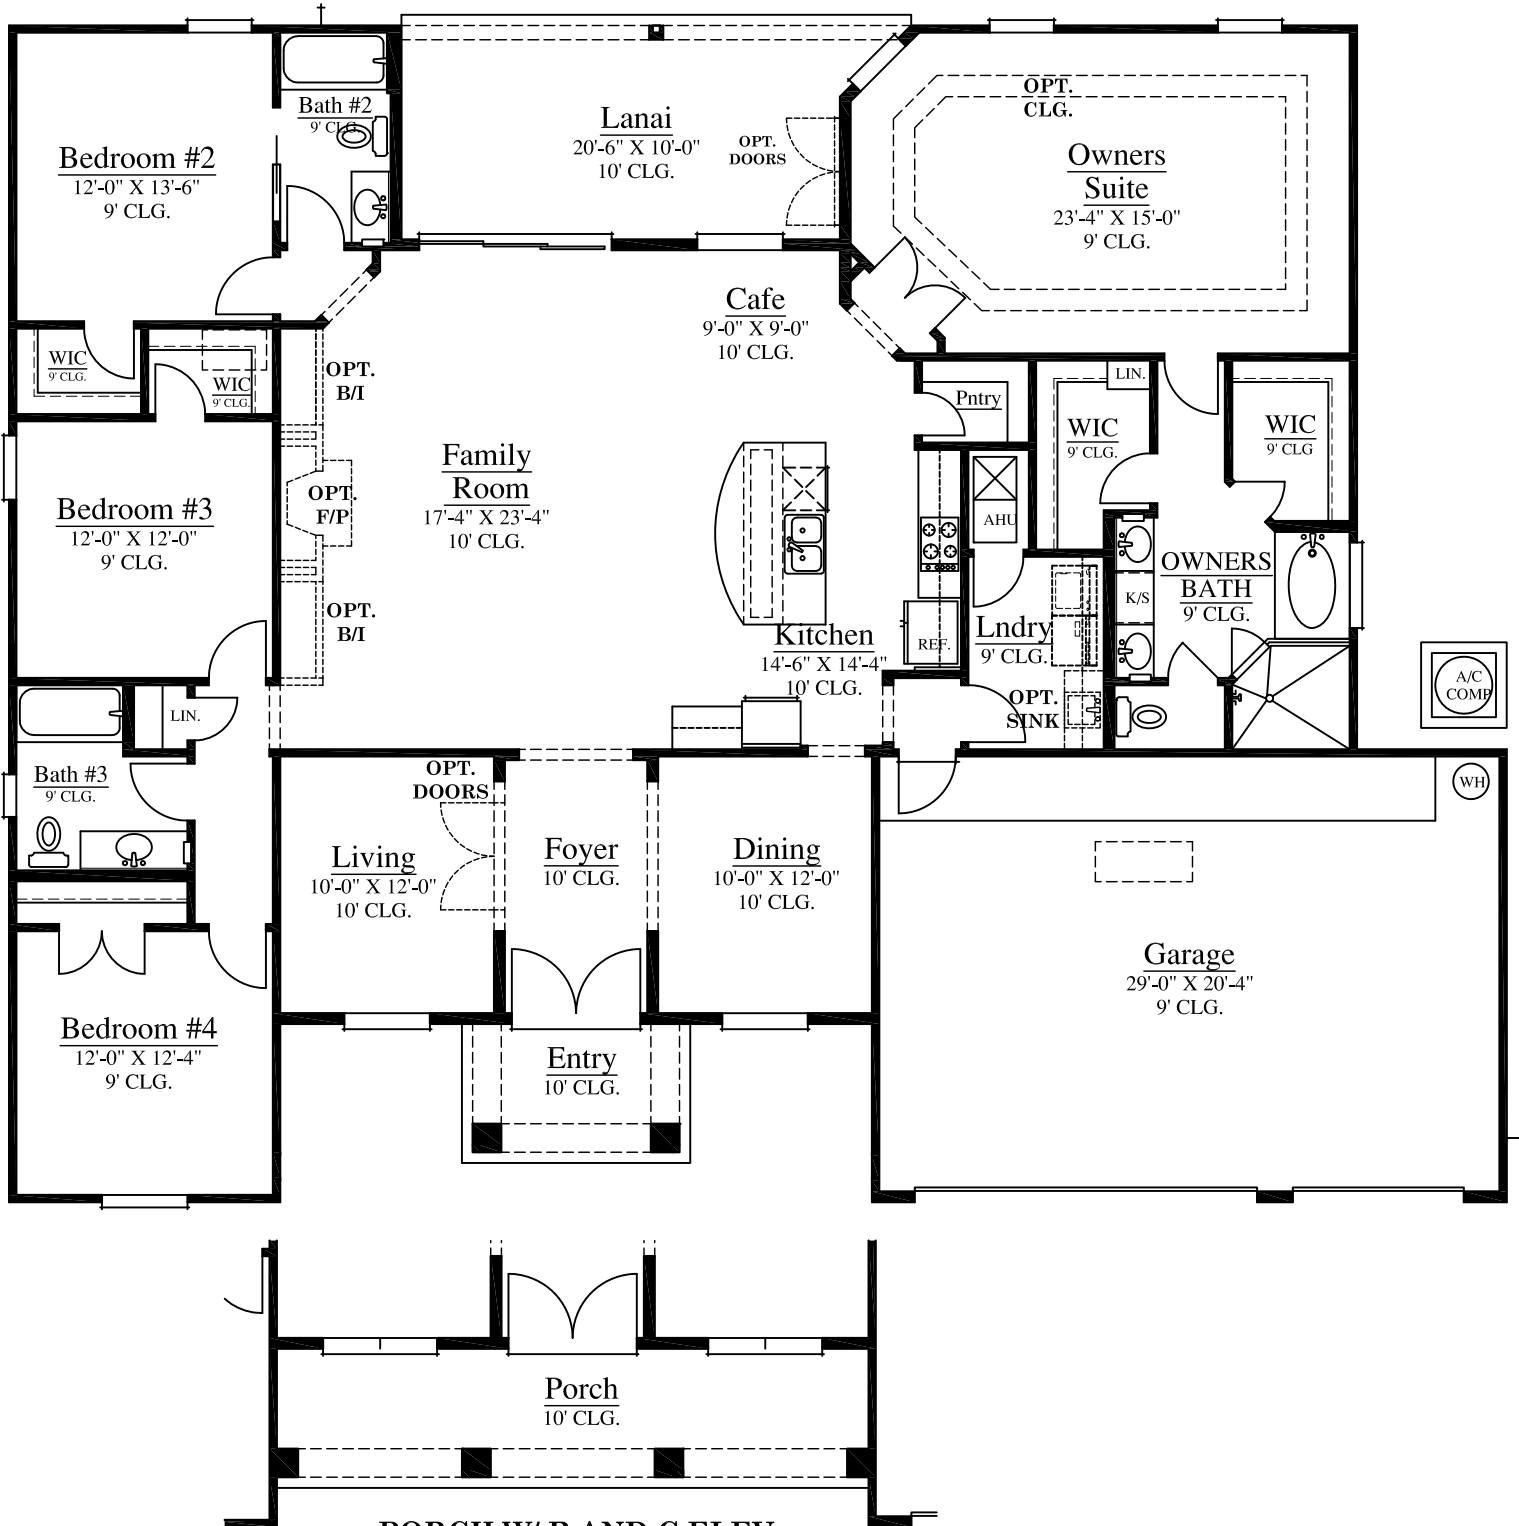

Plan 2556

Width: 70'-0" Depth: 55' 0"

4 Bedroom - 3 Bath

2556 Square Feet

A

B

C

Plan 2556

Width: 70'-0" Depth: 55' 0"

4 Bedroom - 3 Bath

2556 Square Feet

PORCH W/ B AND C ELEV.