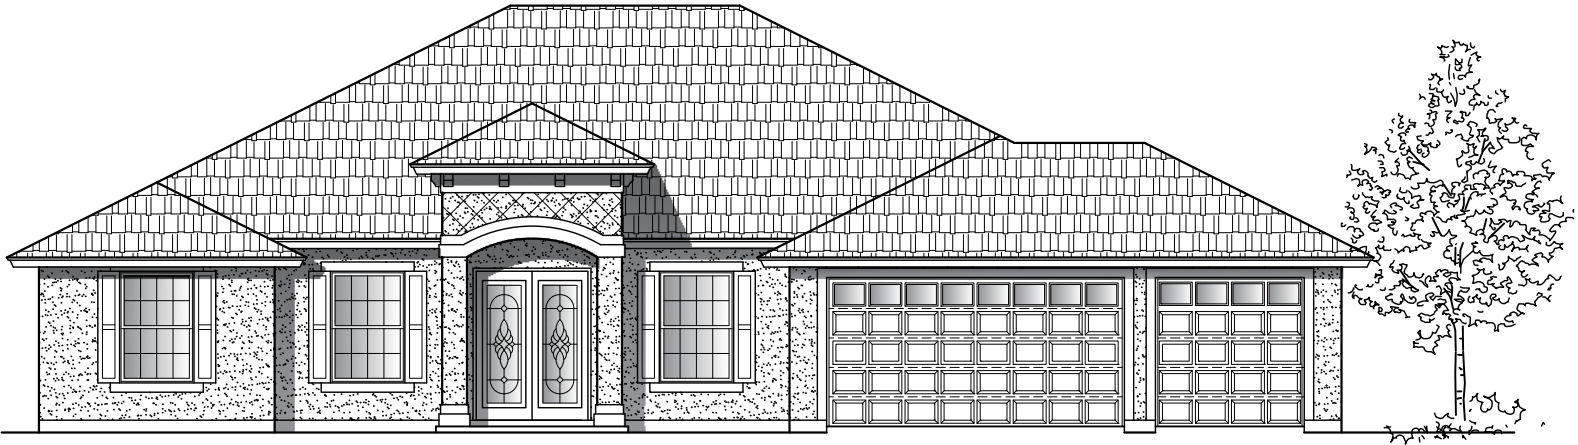

Plan 2556

Width: 70'-0" Depth: 55' 0"

4 Bedroom - 3 Bath

2556 Square Feet

A

B

C

Plan 2556

Width: 70'-0" Depth: 55' 0"

4 Bedroom - 3 Bath

2556 Square Feet

PORCH W/ B AND C ELEV.