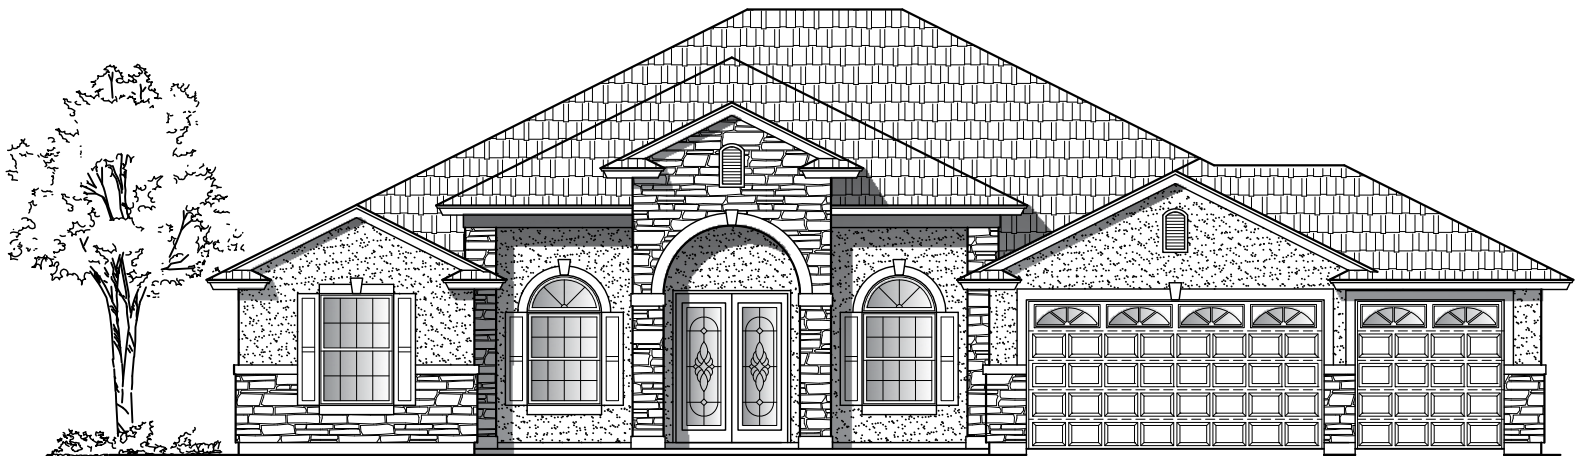

Plan 2556

Width: 70'-0" Depth: 55' 0"

4 Bedroom - 3 Bath

2556 Square Feet

A

B

C

Plan 2556

Width: 70'-0" Depth: 55' 0"

4 Bedroom - 3 Bath

2556 Square Feet

PORCH W/ B AND C ELEV.