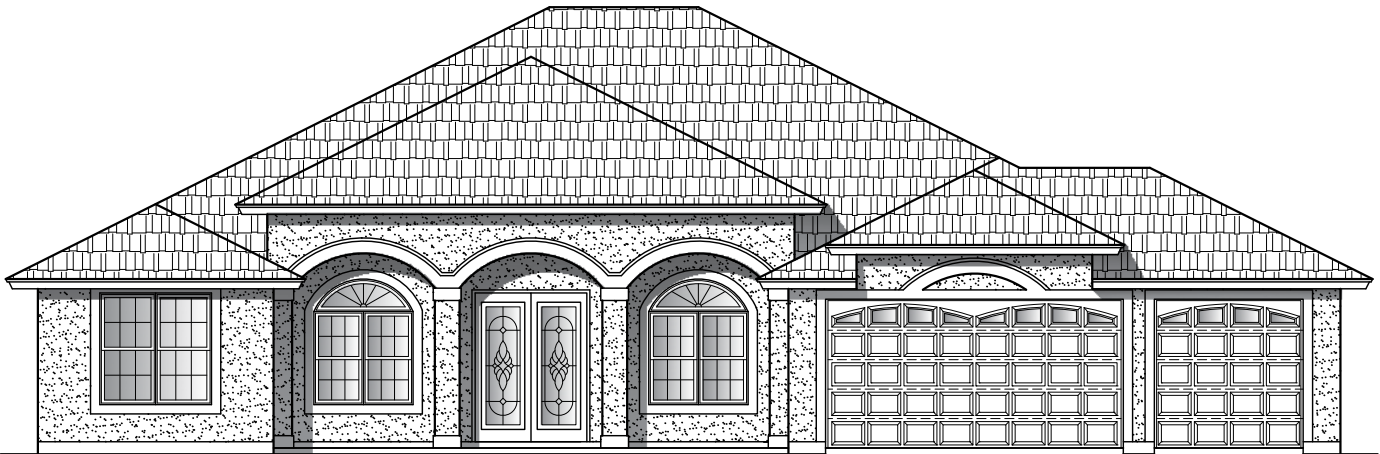

Plan 2556

Width: 70'-0" Depth: 55' 0"

4 Bedroom - 3 Bath

2556 Square Feet

A

B

C

Plan 2556

Width: 70'-0" Depth: 55' 0"

4 Bedroom - 3 Bath

2556 Square Feet

PORCH W/ B AND C ELEV.