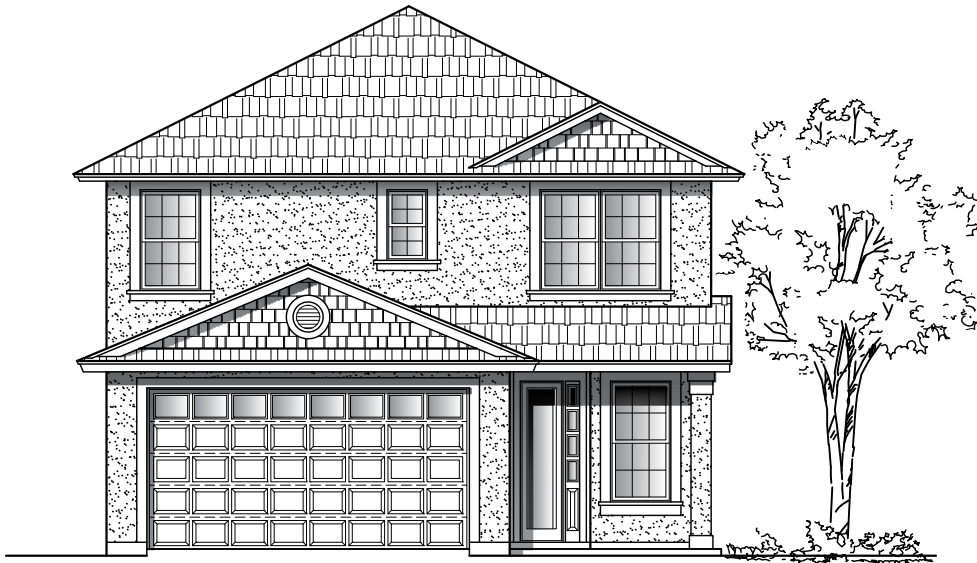

# Plan 2235

Width: 30'-0" Depth: 72'-0"

3/4 Bedroom-2.5/3 Bath

2235 Square Feet

'A'

'B'

'C'

# Plan 2235

Width: 30'-0" Depth: 72'-0"

3/4 Bedroom-2.5/3 Bath

2235 Square Feet

Optional  
Bedroom #4  
Layout w/  
Full Bath