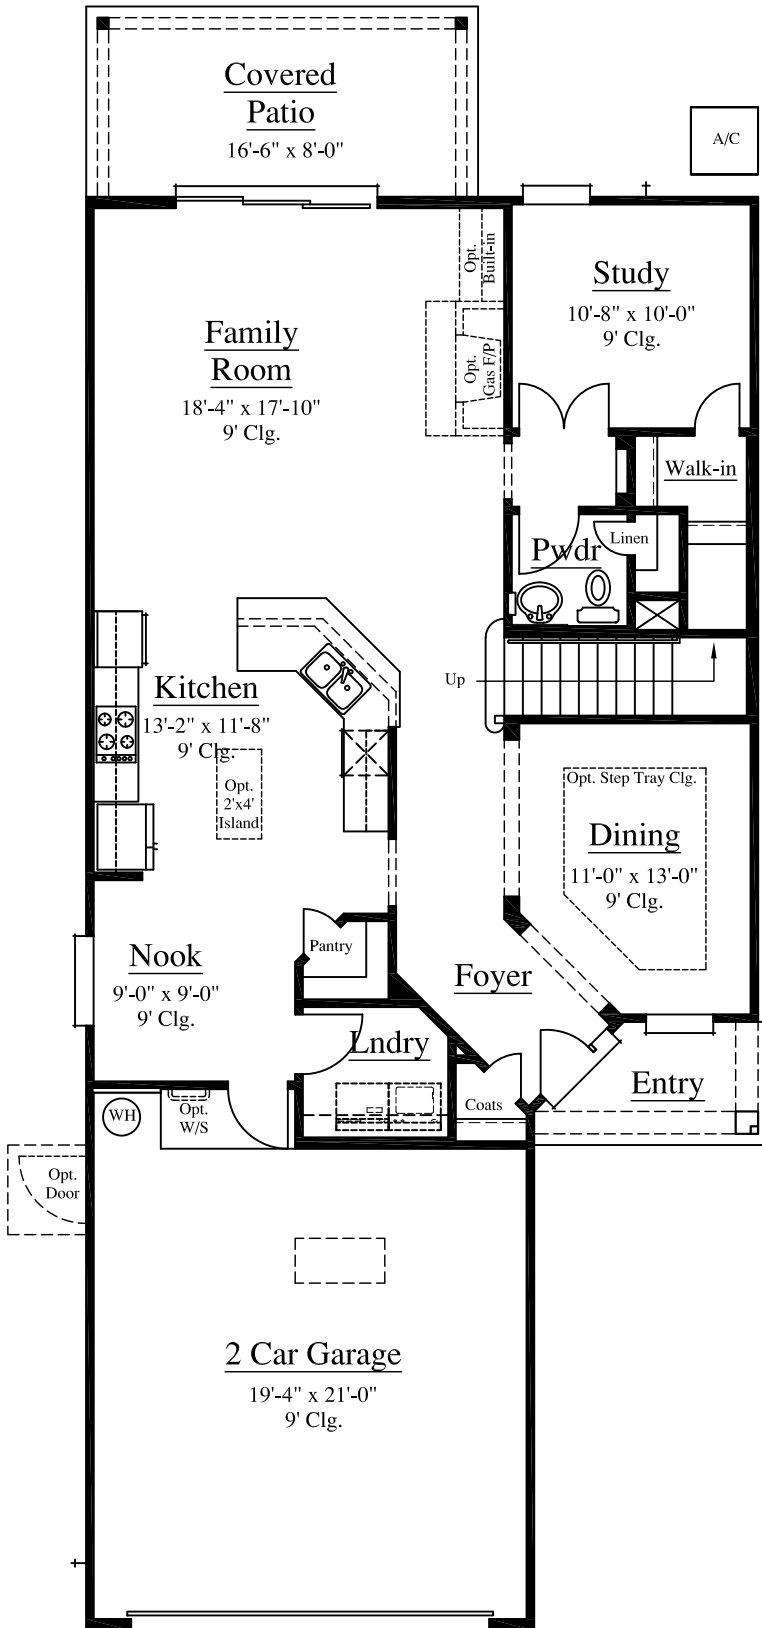

# Plan 2235

Width: 30'-0" Depth: 72'-0"

3/4 Bedroom-2.5/3 Bath

2235 Square Feet

'A'

'B'

'C'

# Plan 2235

Width: 30'-0" Depth: 72'-0"

3/4 Bedroom-2.5/3 Bath

2235 Square Feet

Optional  
Bedroom #4  
Layout w/  
Full Bath