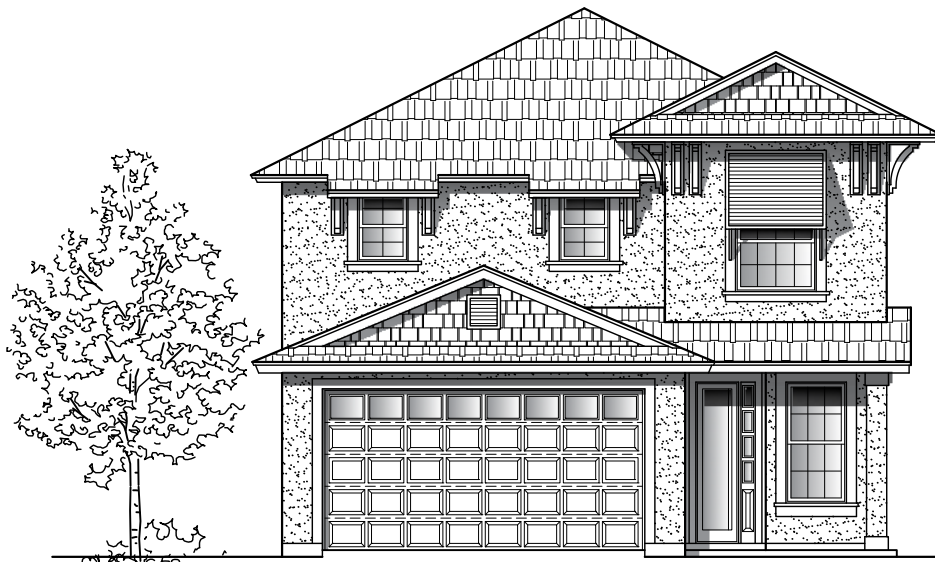

# Plan 2235

Width: 30'-0" Depth: 72'-0"

3/4 Bedroom-2.5/3 Bath

2235 Square Feet

'A'

'B'

'C'

# Plan 2235

Width: 30'-0" Depth: 72'-0"

3/4 Bedroom-2.5/3 Bath

2235 Square Feet

Optional  
Bedroom #4  
Layout w/  
Full Bath