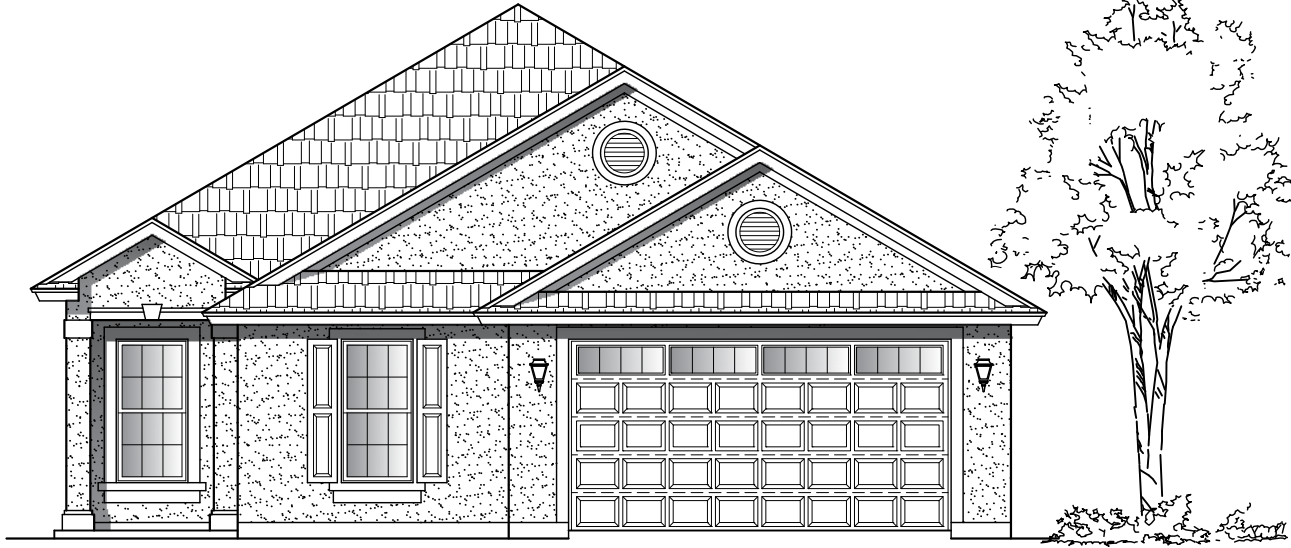

Plan 1979

Width: 39'-6" Depth: 74'-0"

4 Bedroom-2 Bath

1979 Square Feet

A

B

C

Plan 1979

Width: 39'-6" Depth: 74'-0"

4 Bedroom-2 Bath

1979 Square Feet