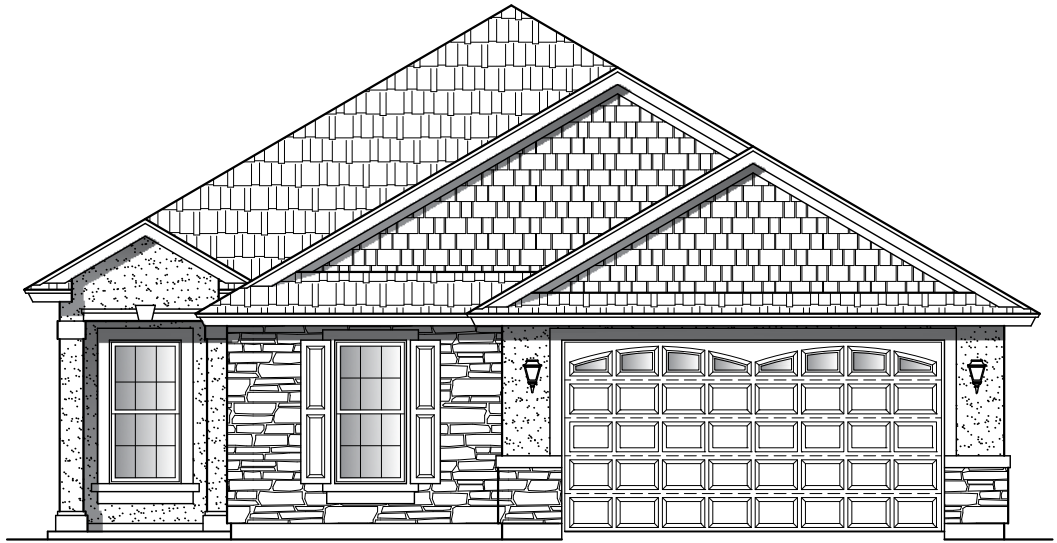

Plan 1979

Width: 39'-6" Depth: 74'-0"

4 Bedroom-2 Bath

1979 Square Feet

A

B

C

Plan 1979

Width: 39'-6" Depth: 74'-0"

4 Bedroom-2 Bath

1979 Square Feet