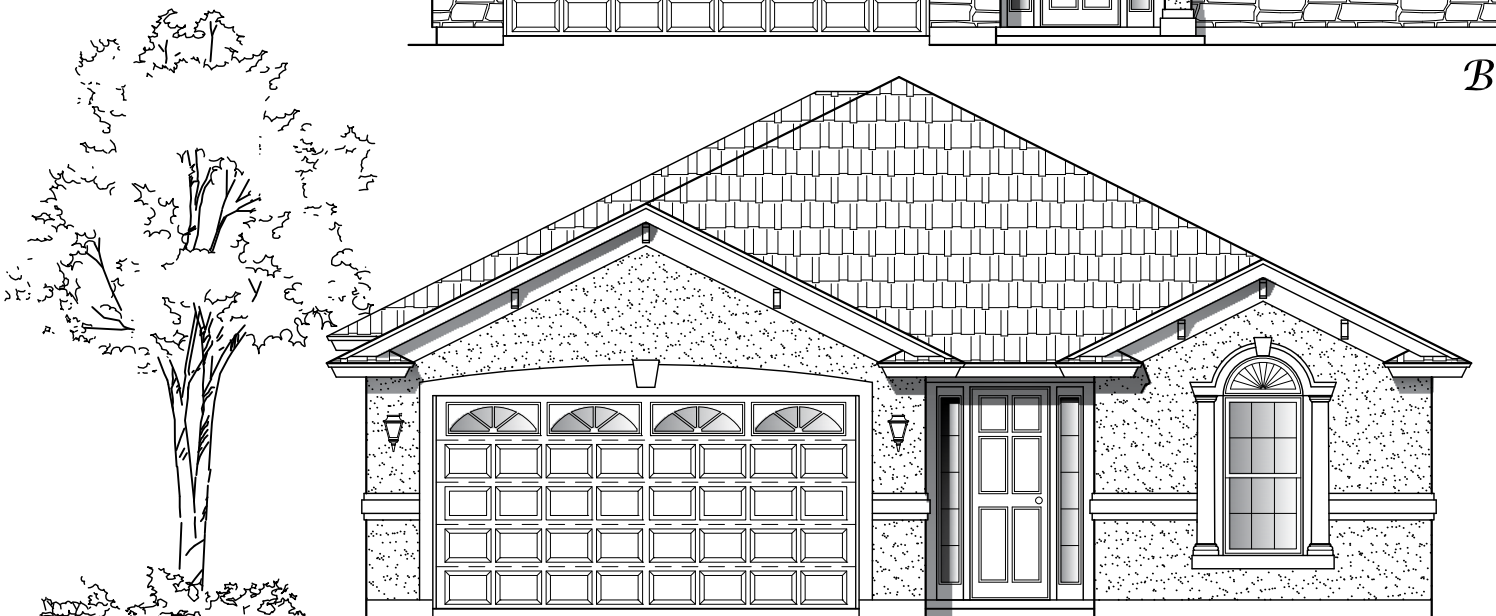

Plan 1865

3/4 Bedroom - 2 Bath

Width: 40'-0" Depth: 62'-0"

1865 Square Feet

A

B

C

Plan 1865

3/4 Bedroom - 2 Bath

Width: 40'-0" Depth: 62'-0"

1865 Square Feet