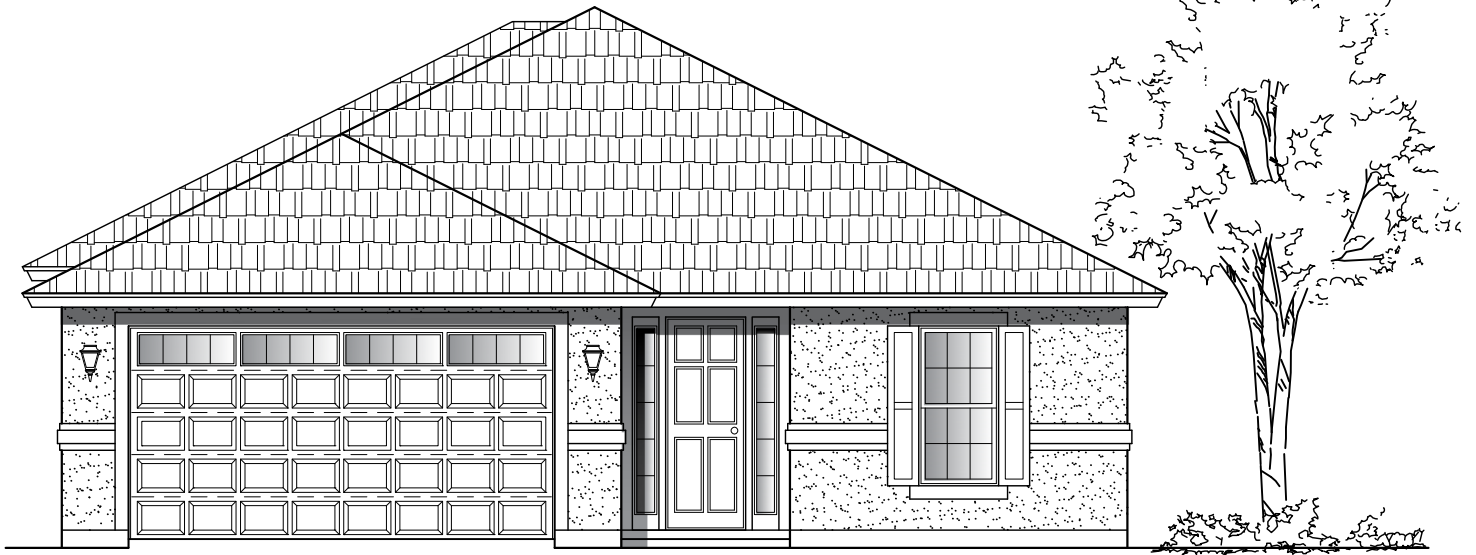

Plan 1865

3/4 Bedroom - 2 Bath

Width: 40'-0" Depth: 62'-0"

1865 Square Feet

A

B

C

Plan 1865

3/4 Bedroom - 2 Bath

Width: 40'-0" Depth: 62'-0"

1865 Square Feet