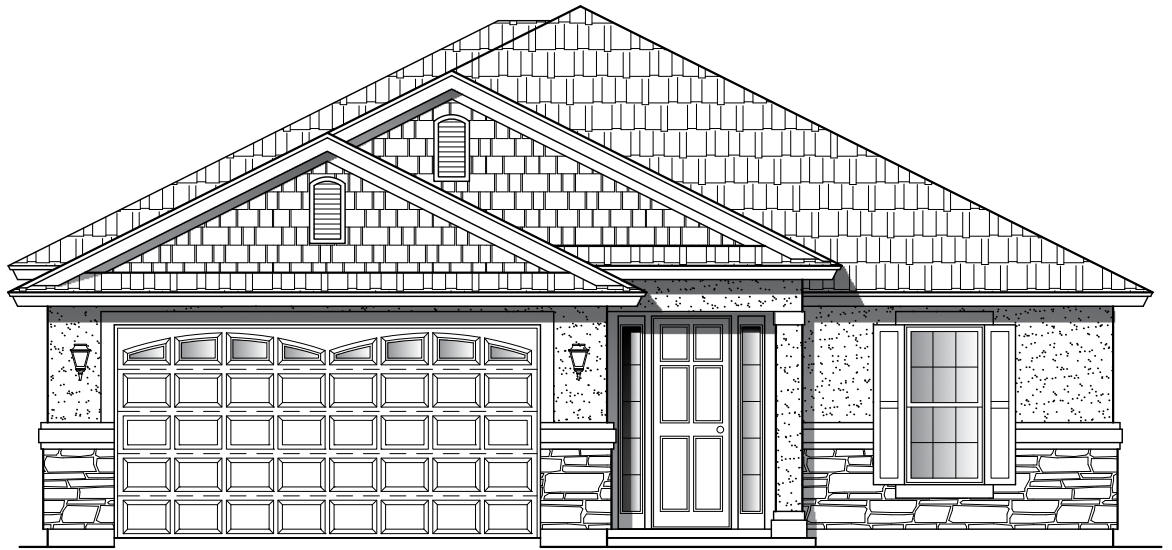

Plan 1865

3/4 Bedroom - 2 Bath

Width: 40'-0" Depth: 62'-0"

1865 Square Feet

A

B

C

Plan 1865

3/4 Bedroom - 2 Bath

Width: 40'-0" Depth: 62'-0"

1865 Square Feet